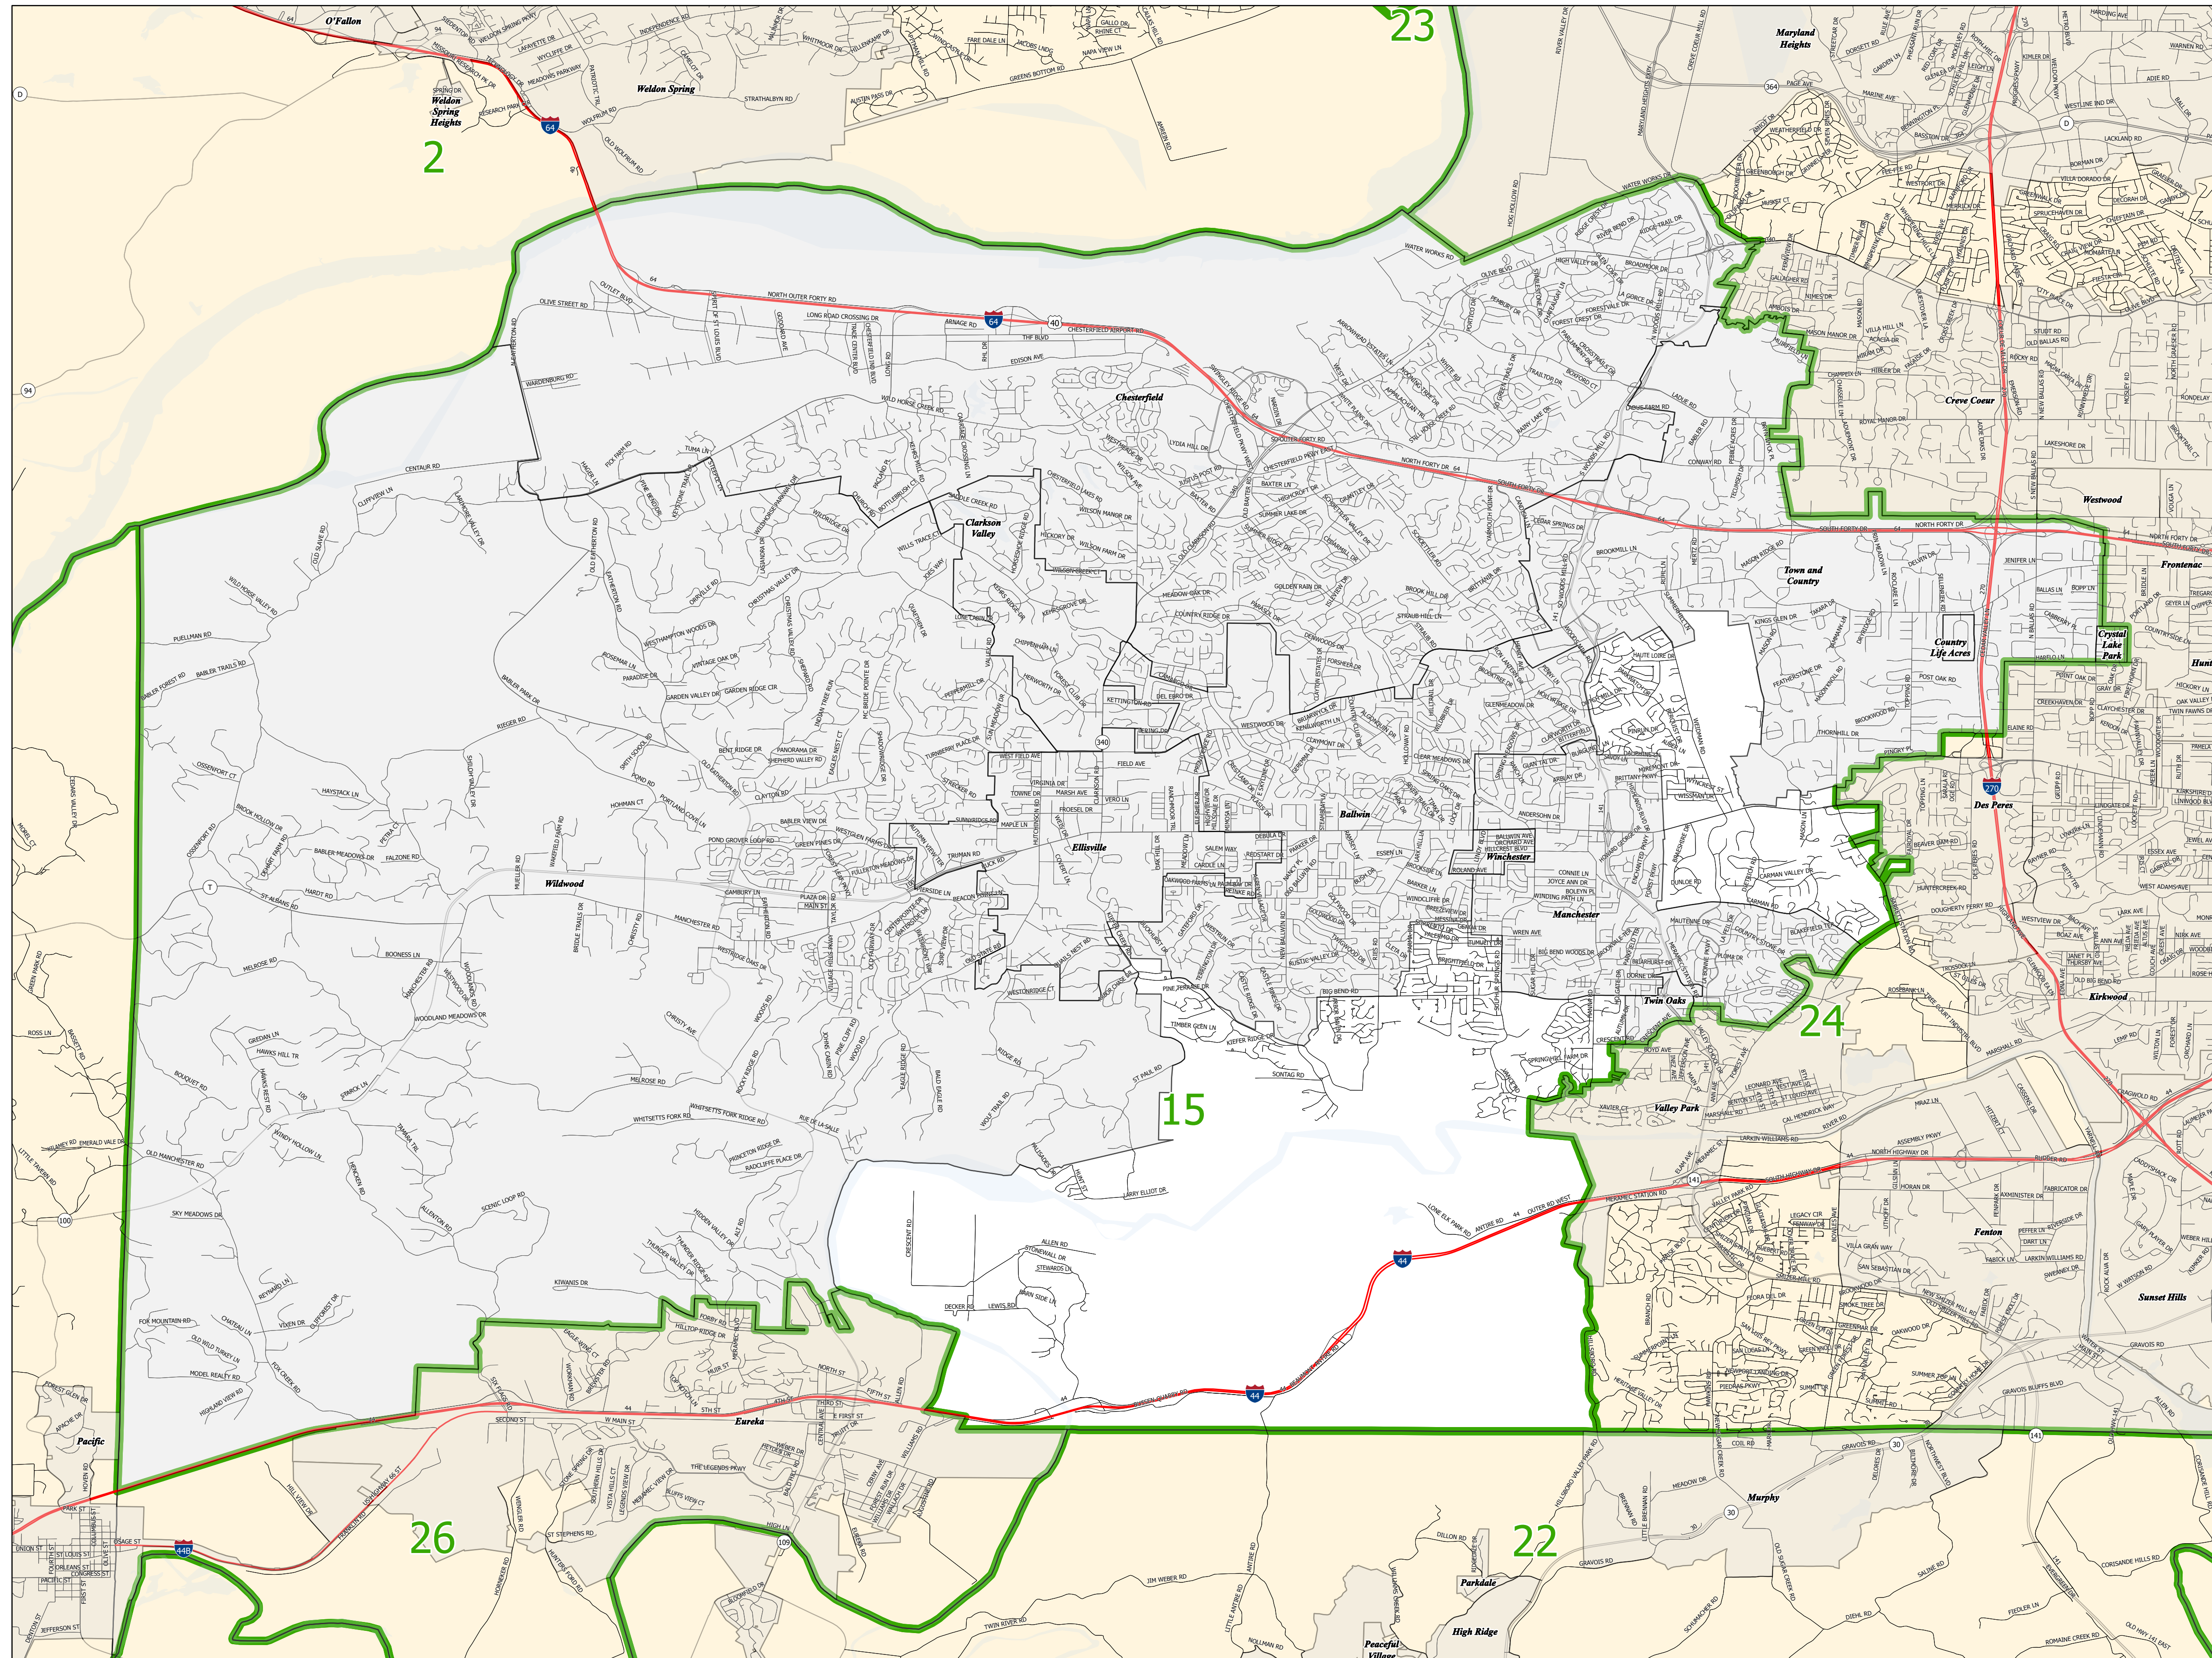

# Missouri Senate District 15

Area of Interest

District Extent

- ▬ Senate Districts
- Areas outside of District
- Incorporated Places\*
- Counties
- MO Highways
- U.S. Highways
- Interstates
- Roads

\*Includes Census Designated Places

Office of Administration  
Redistricting Office