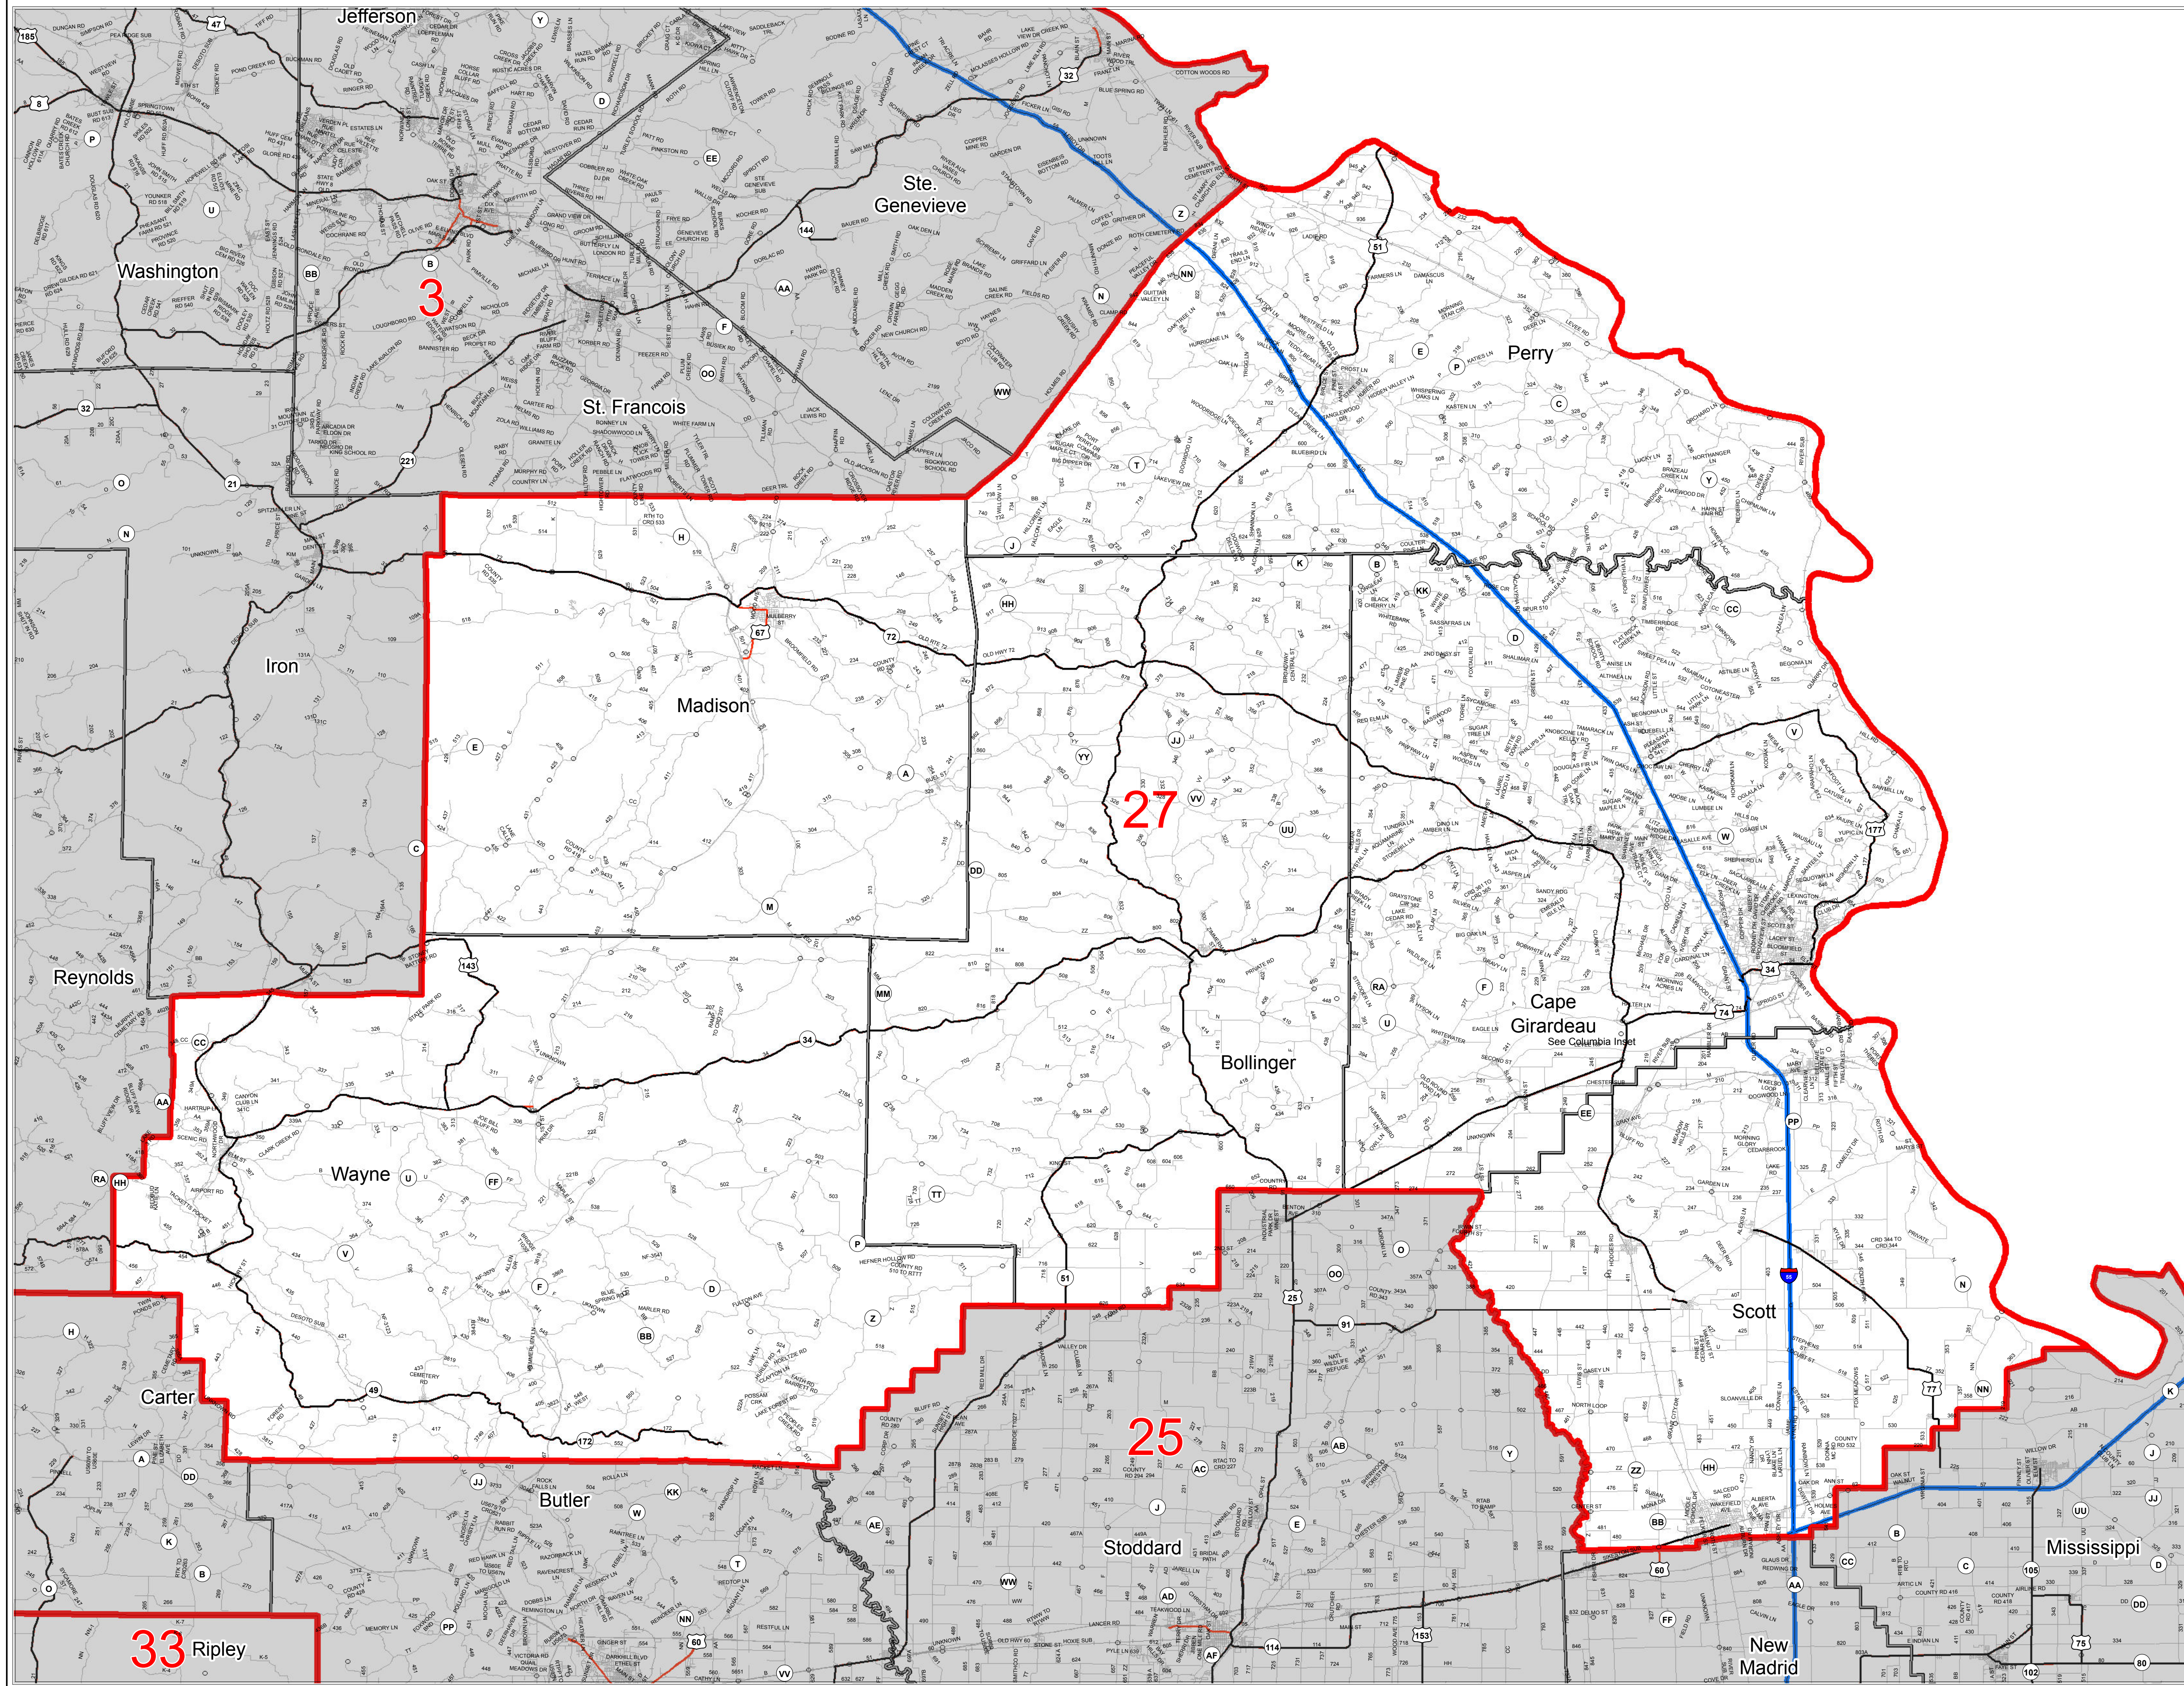

Missouri Senate District Number 27

District 27

Map Sheet Extent

Legend:

- Town
- Senate District
- Counties
- Area Outside of Featured Senate District

Note: *Includes census designated places (CDPs).

Office of Administration
2012

33 Ripley

25

27

3