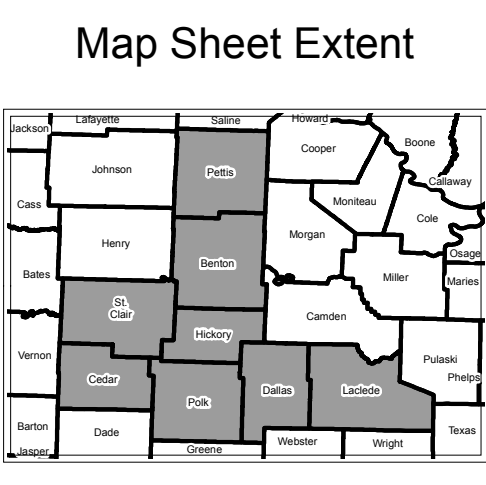

# Missouri Senate District Number 28

Legend:  
○ Town  
■ Senate District  
▭ Counties  
▭ Area Outside of Featured Senate District  
Note: \*Includes census designated places (CDPs).