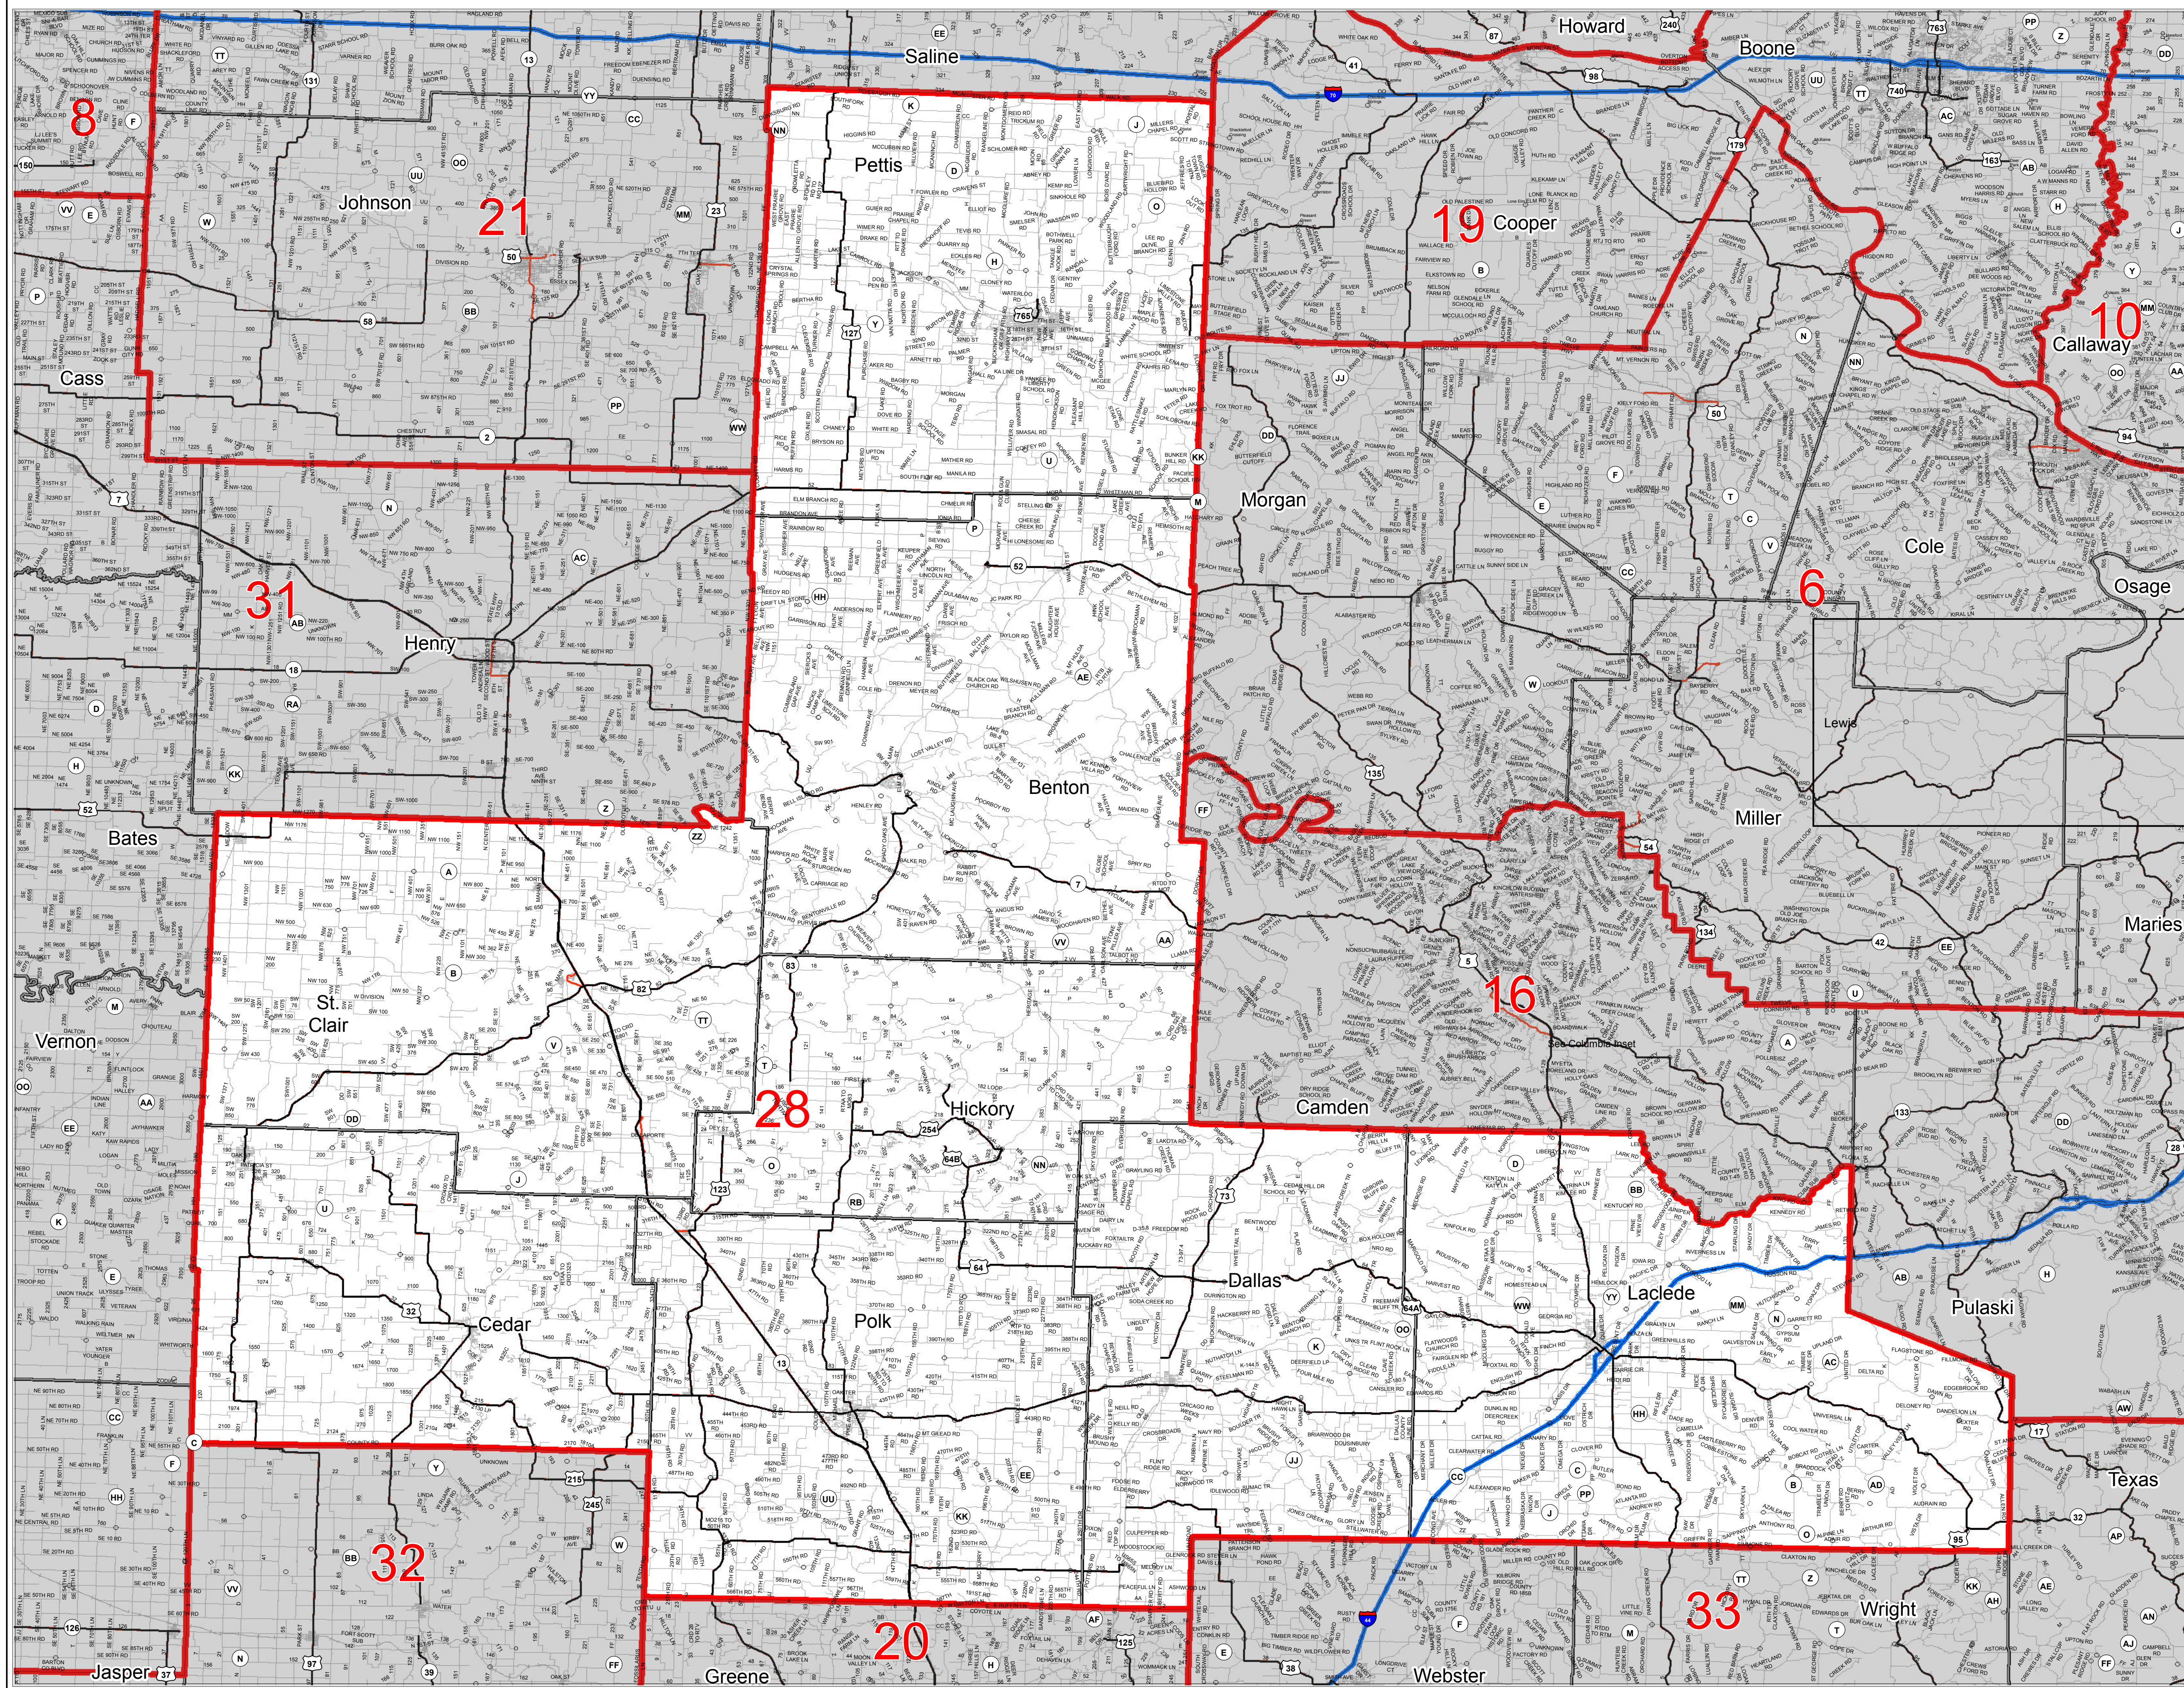

# Missouri Senate District Number 28

Legend:  
○ Town  
■ Senate District  
▭ Counties  
▭ Area Outside of Featured Senate District  
Note: \*Includes census designated places (CDPs).