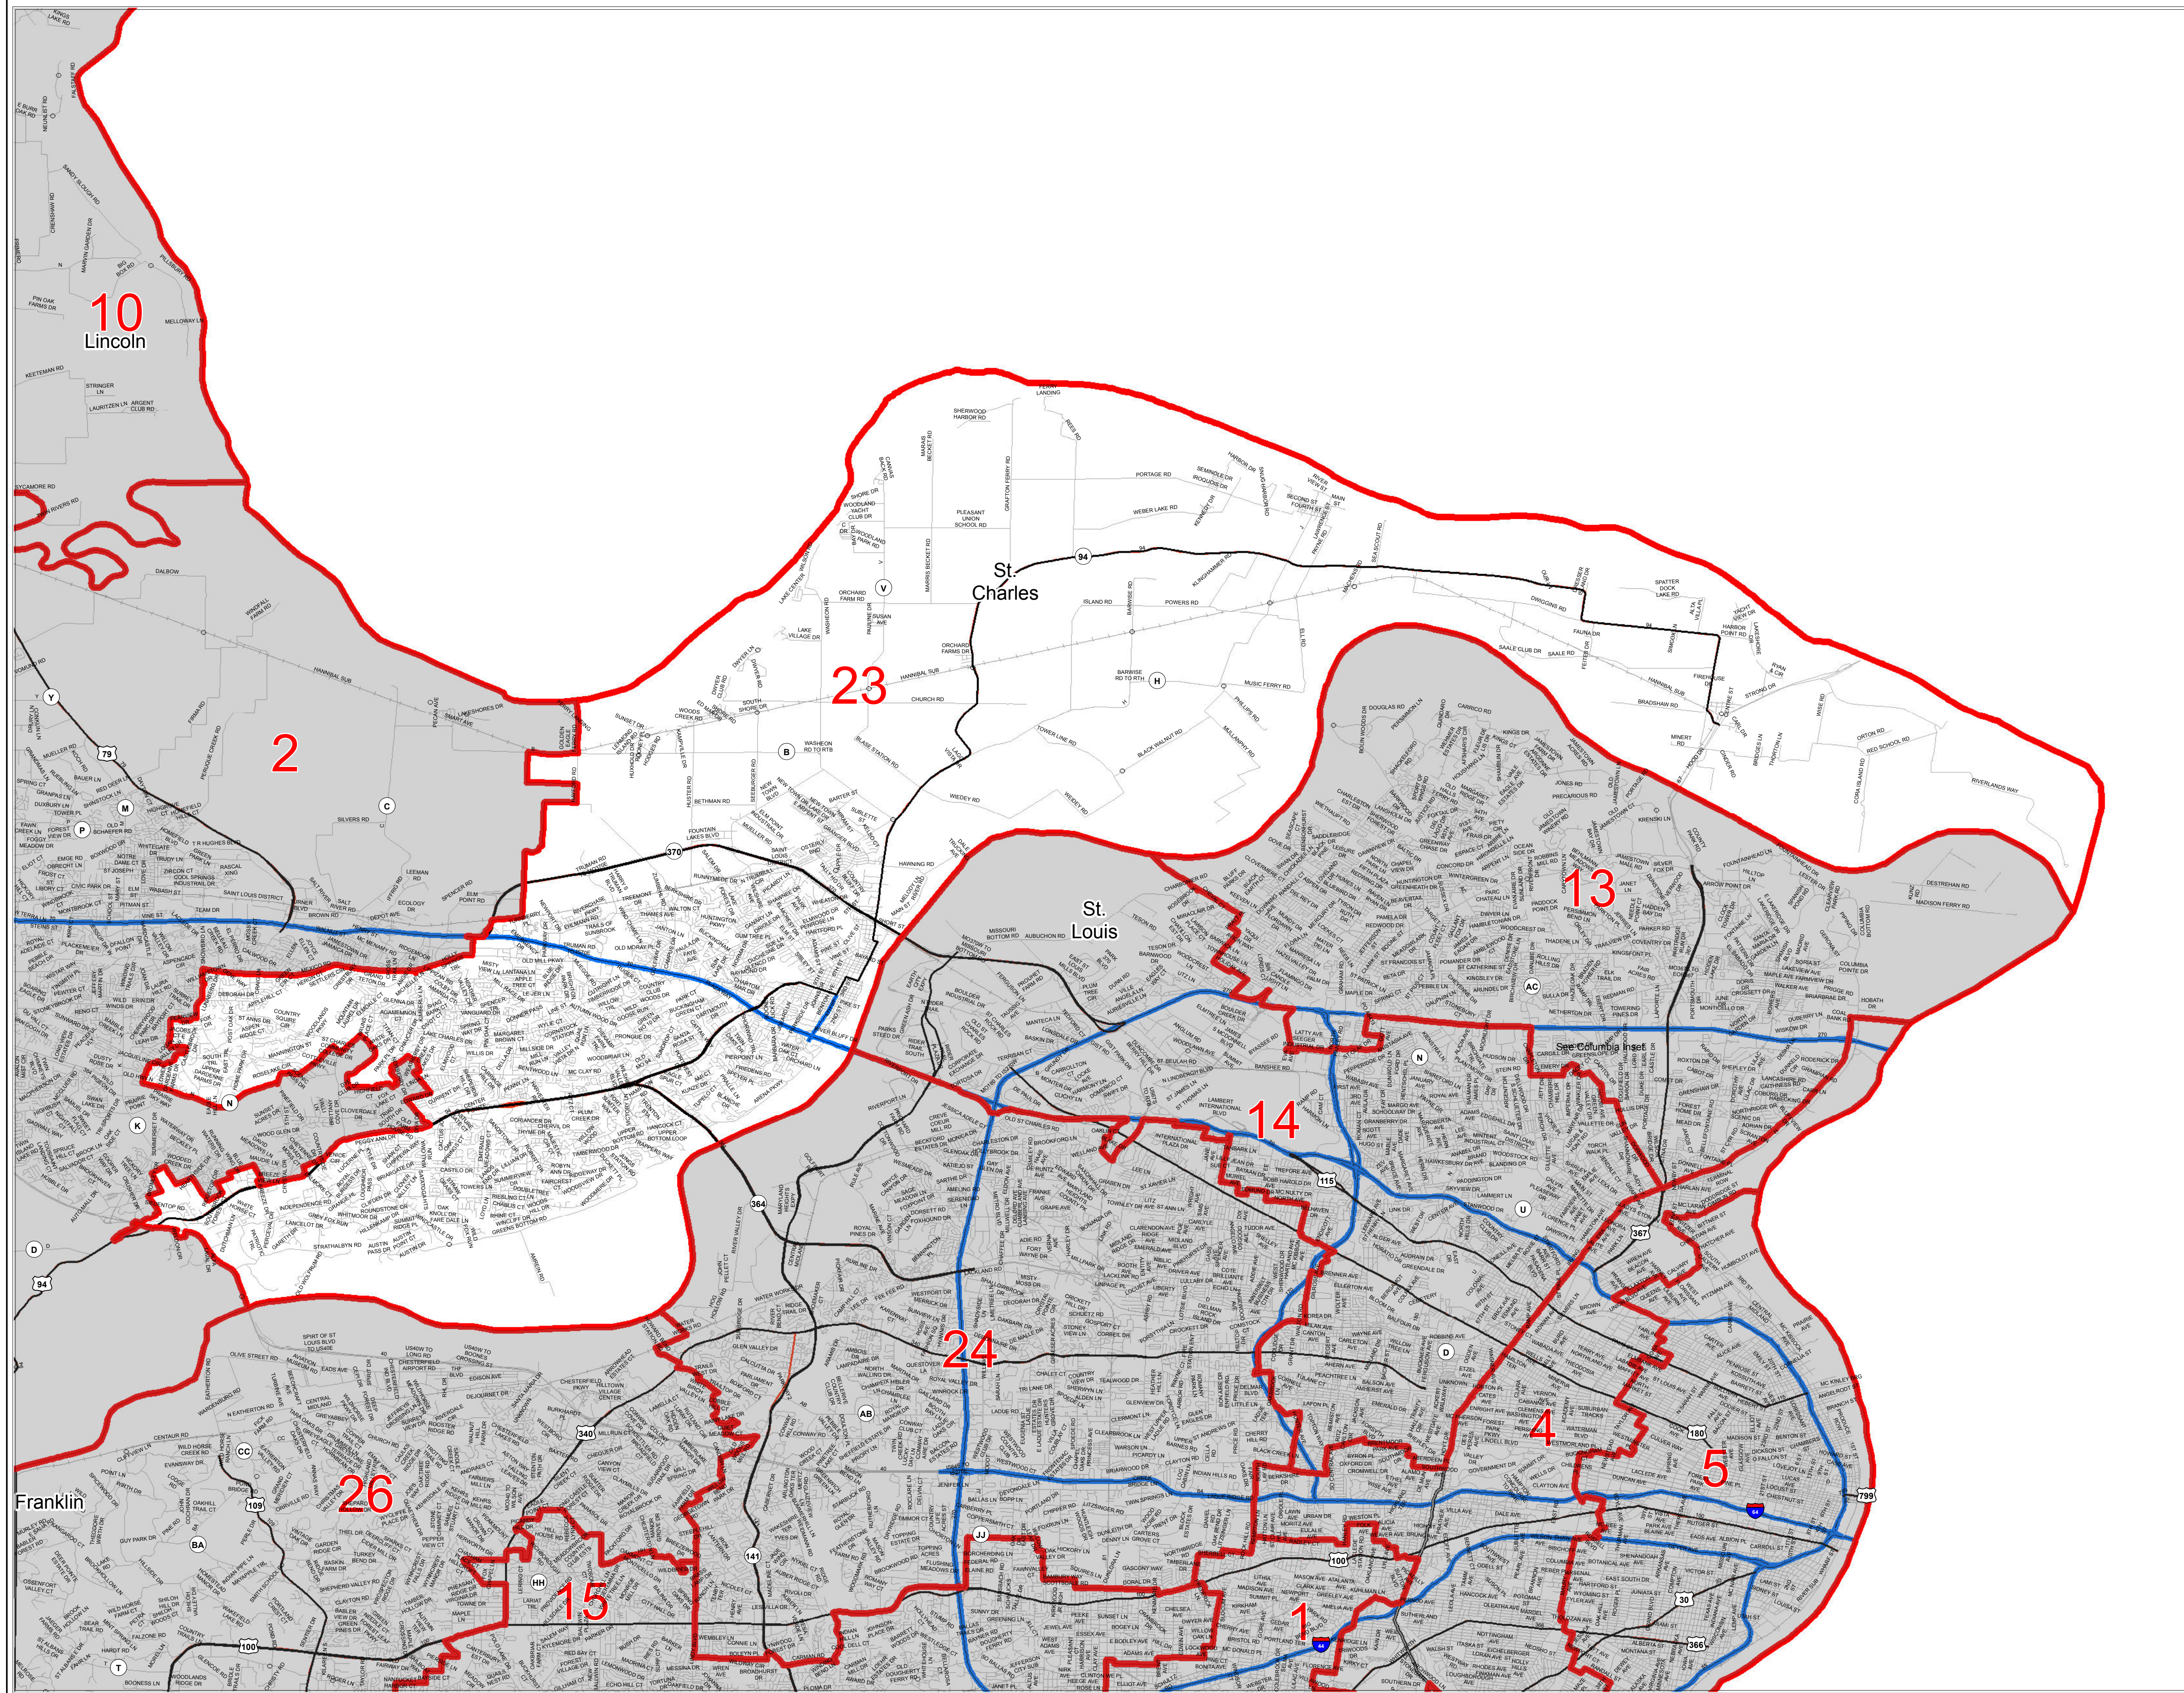

Missouri Senate District Number 23

District 23

Map Sheet Extent

Legend:

- Town
- Senate District
- Counties
- Area Outside of Featured Senate District

Note: *Includes census designated places (CDPs).