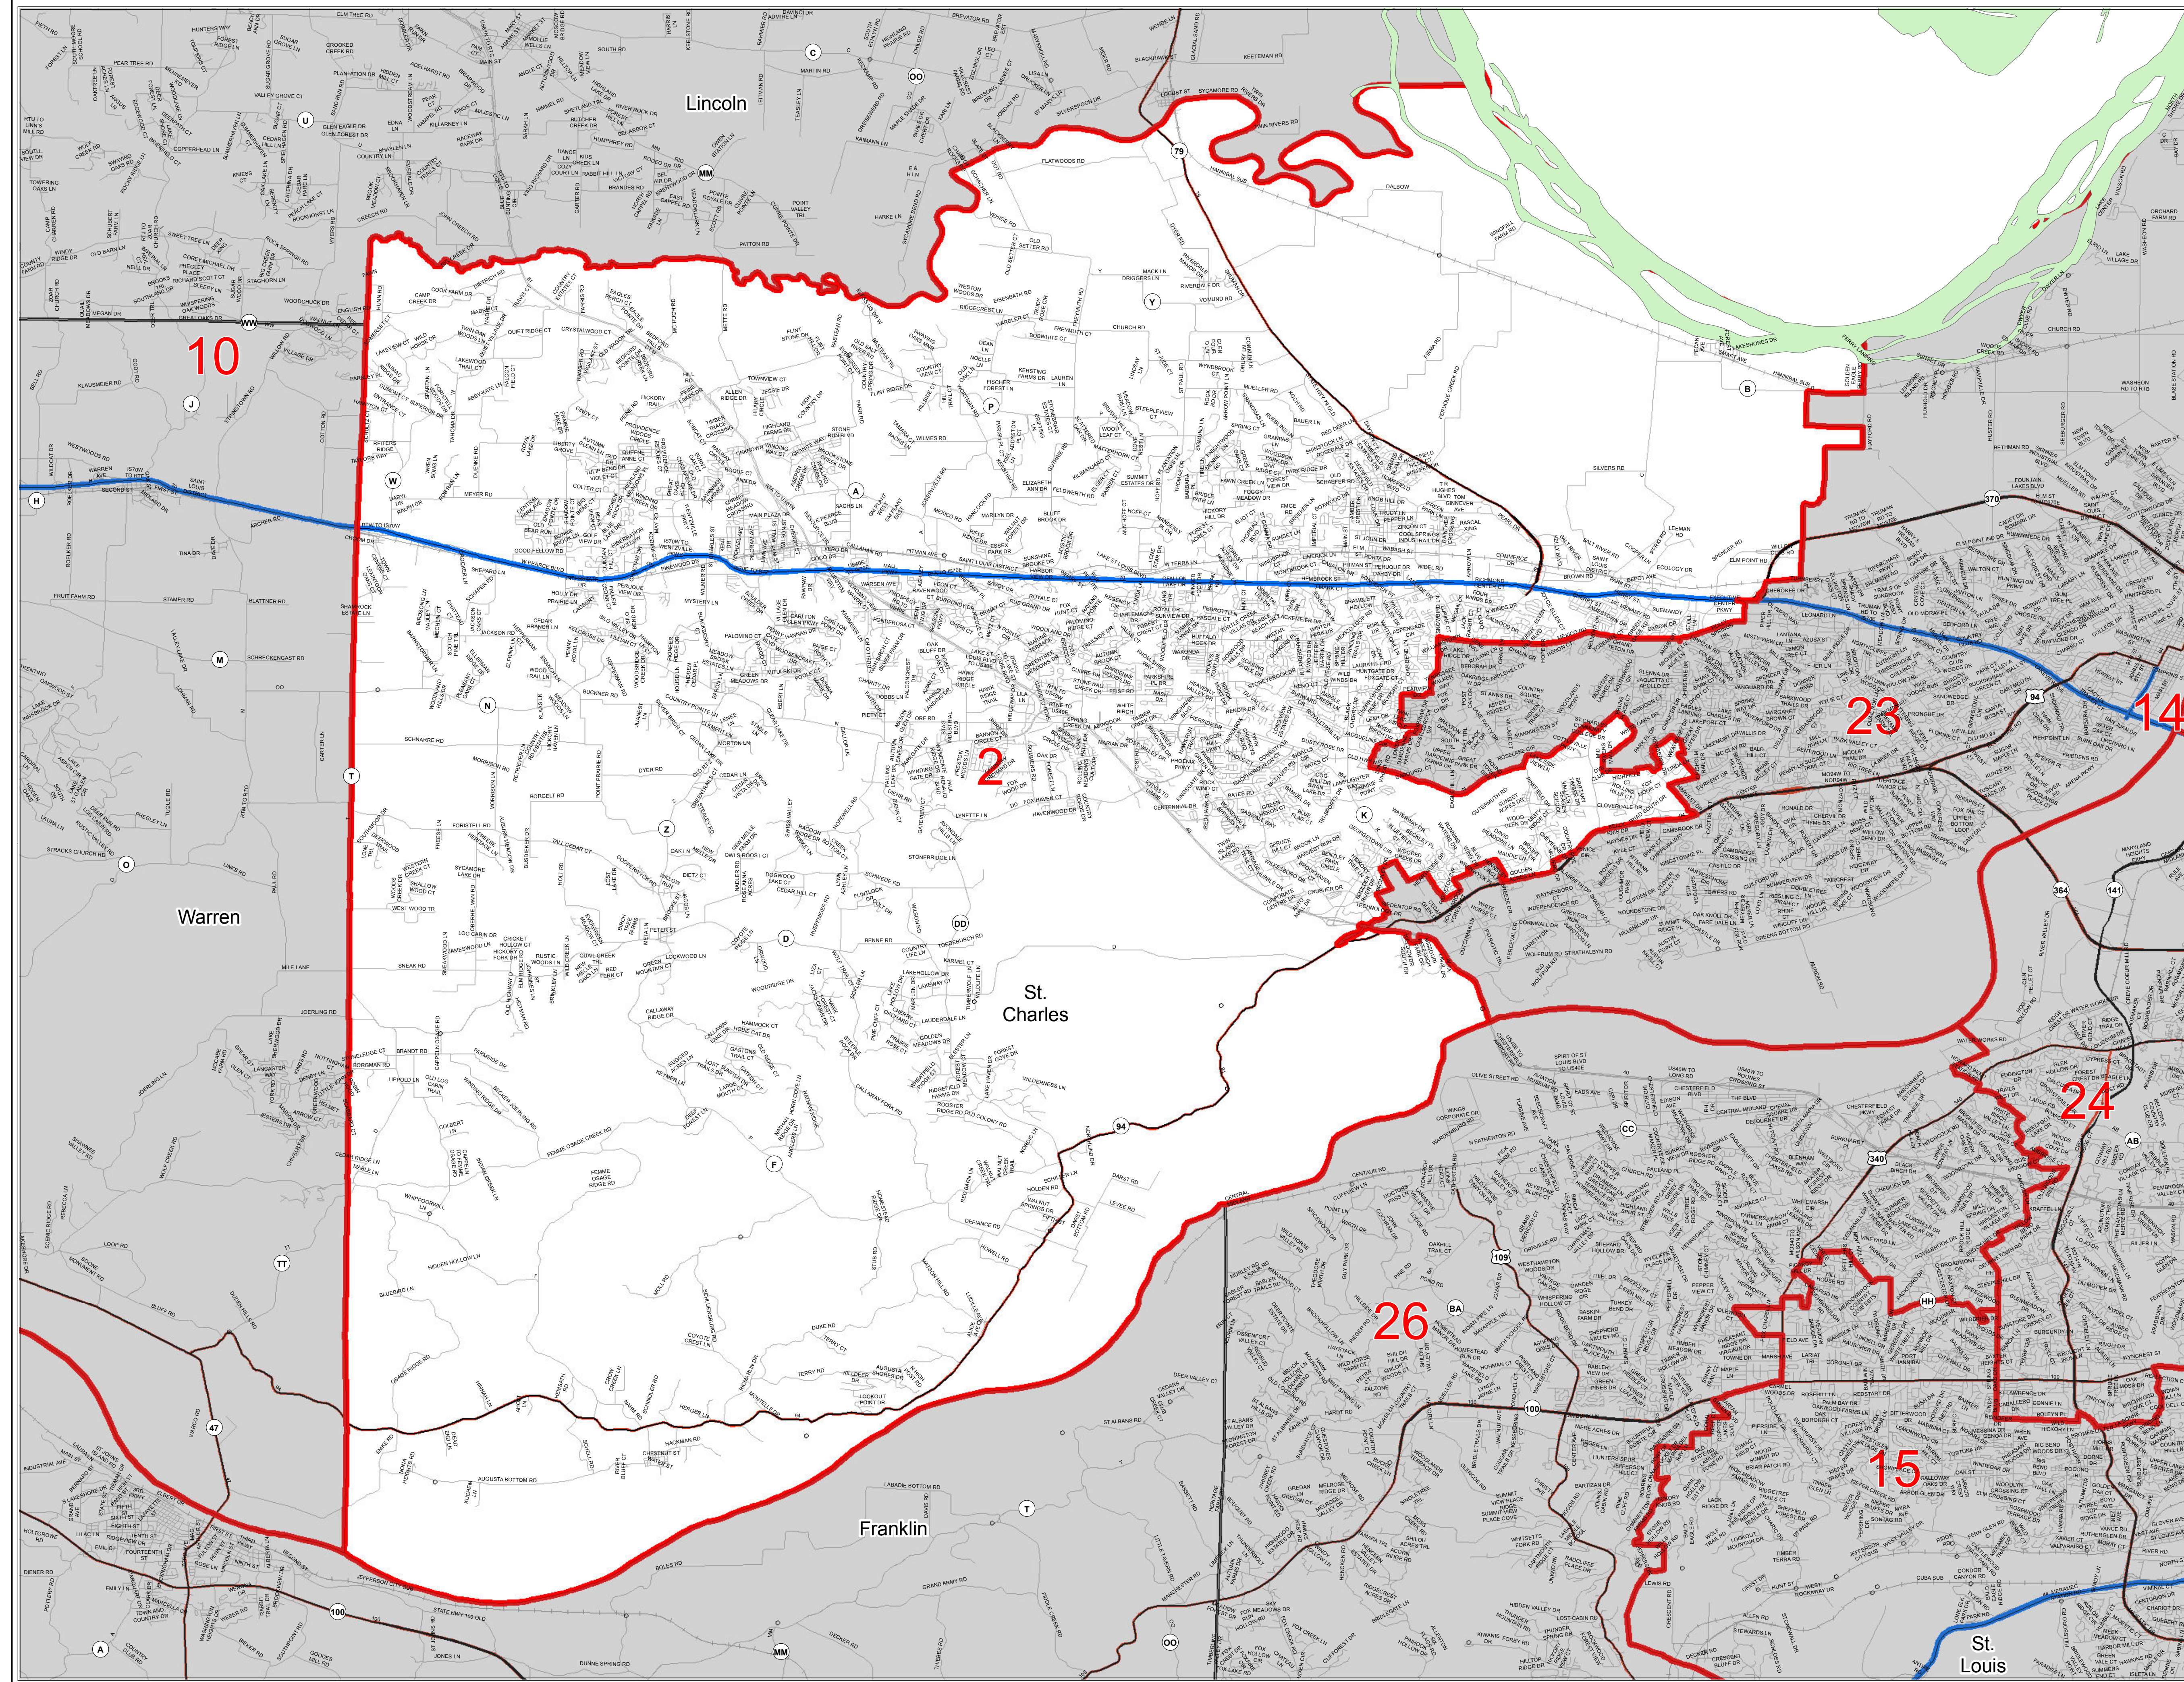

Missouri Senate District Number 2

District 2

Map Sheet Extent

Legend

- Town
- Senate District
- Counties
- Area Outside of Featured Senate District
- Mississippi River

Note: *Includes census designated places (CDPs).