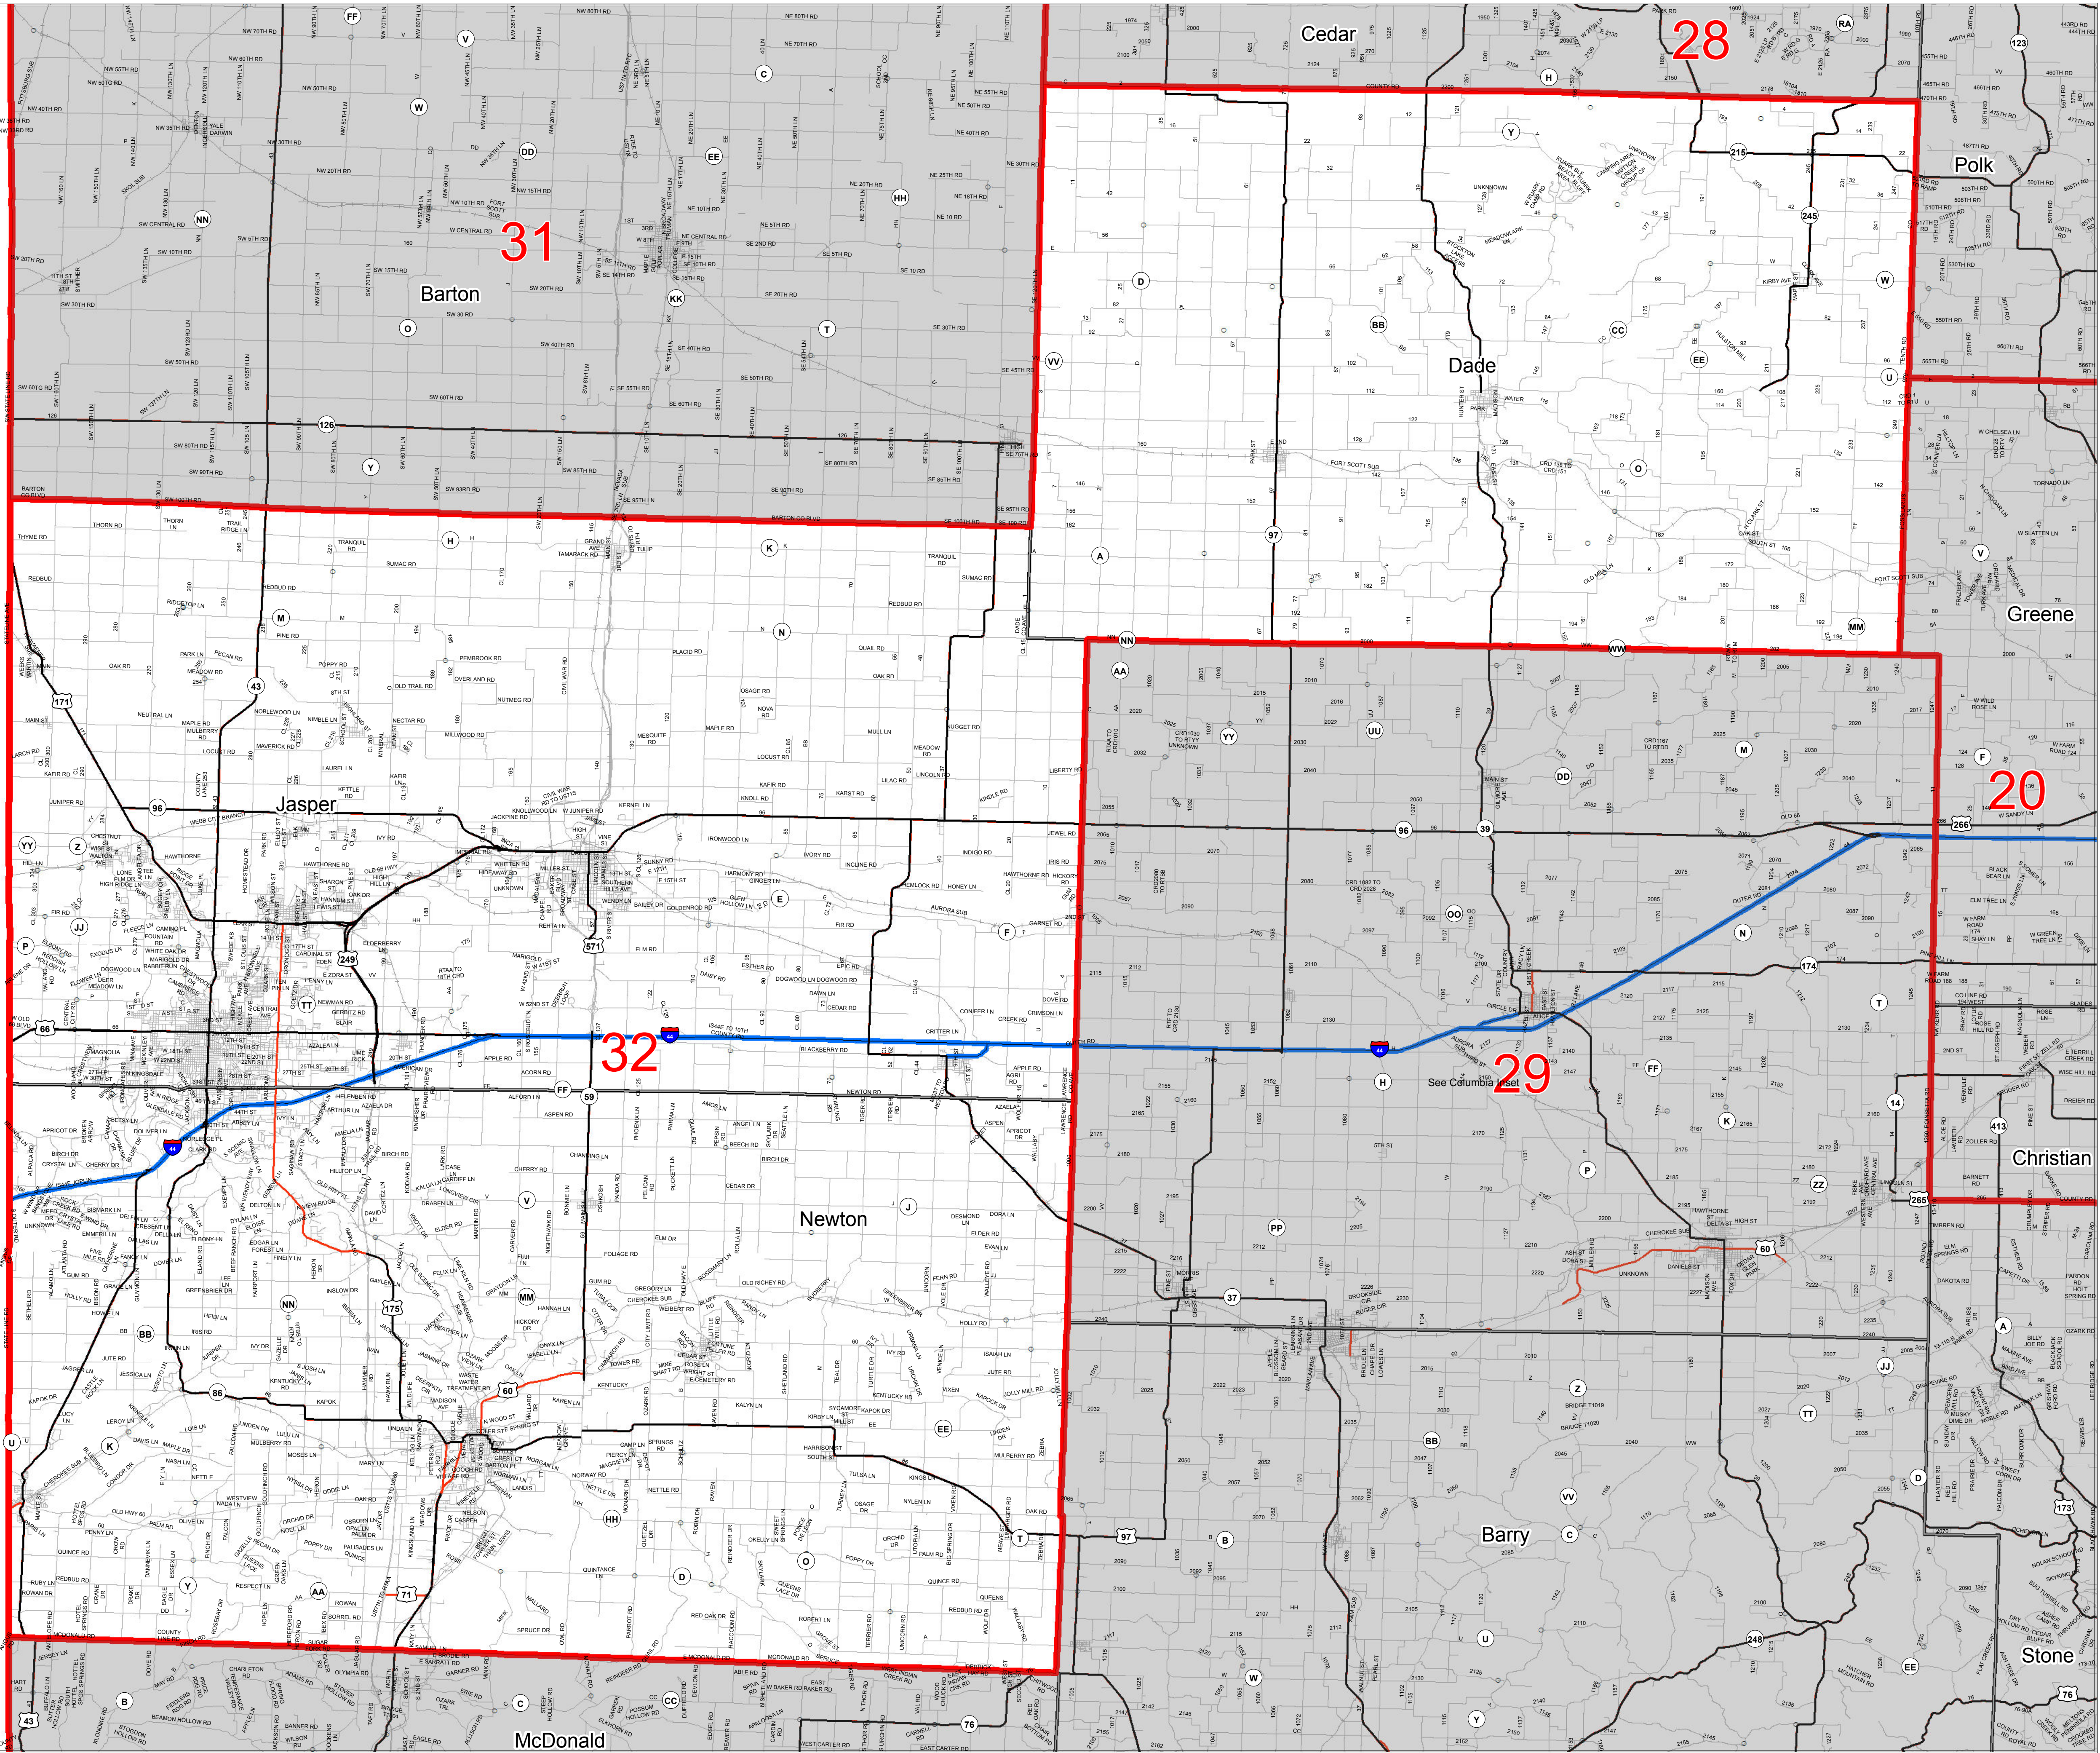

Missouri Senate District Number 32

Legend

- Town
- Senae District
- Counties
- Area Outside of Featured Senae District

Note: \*Includes census designated places (CDPs).