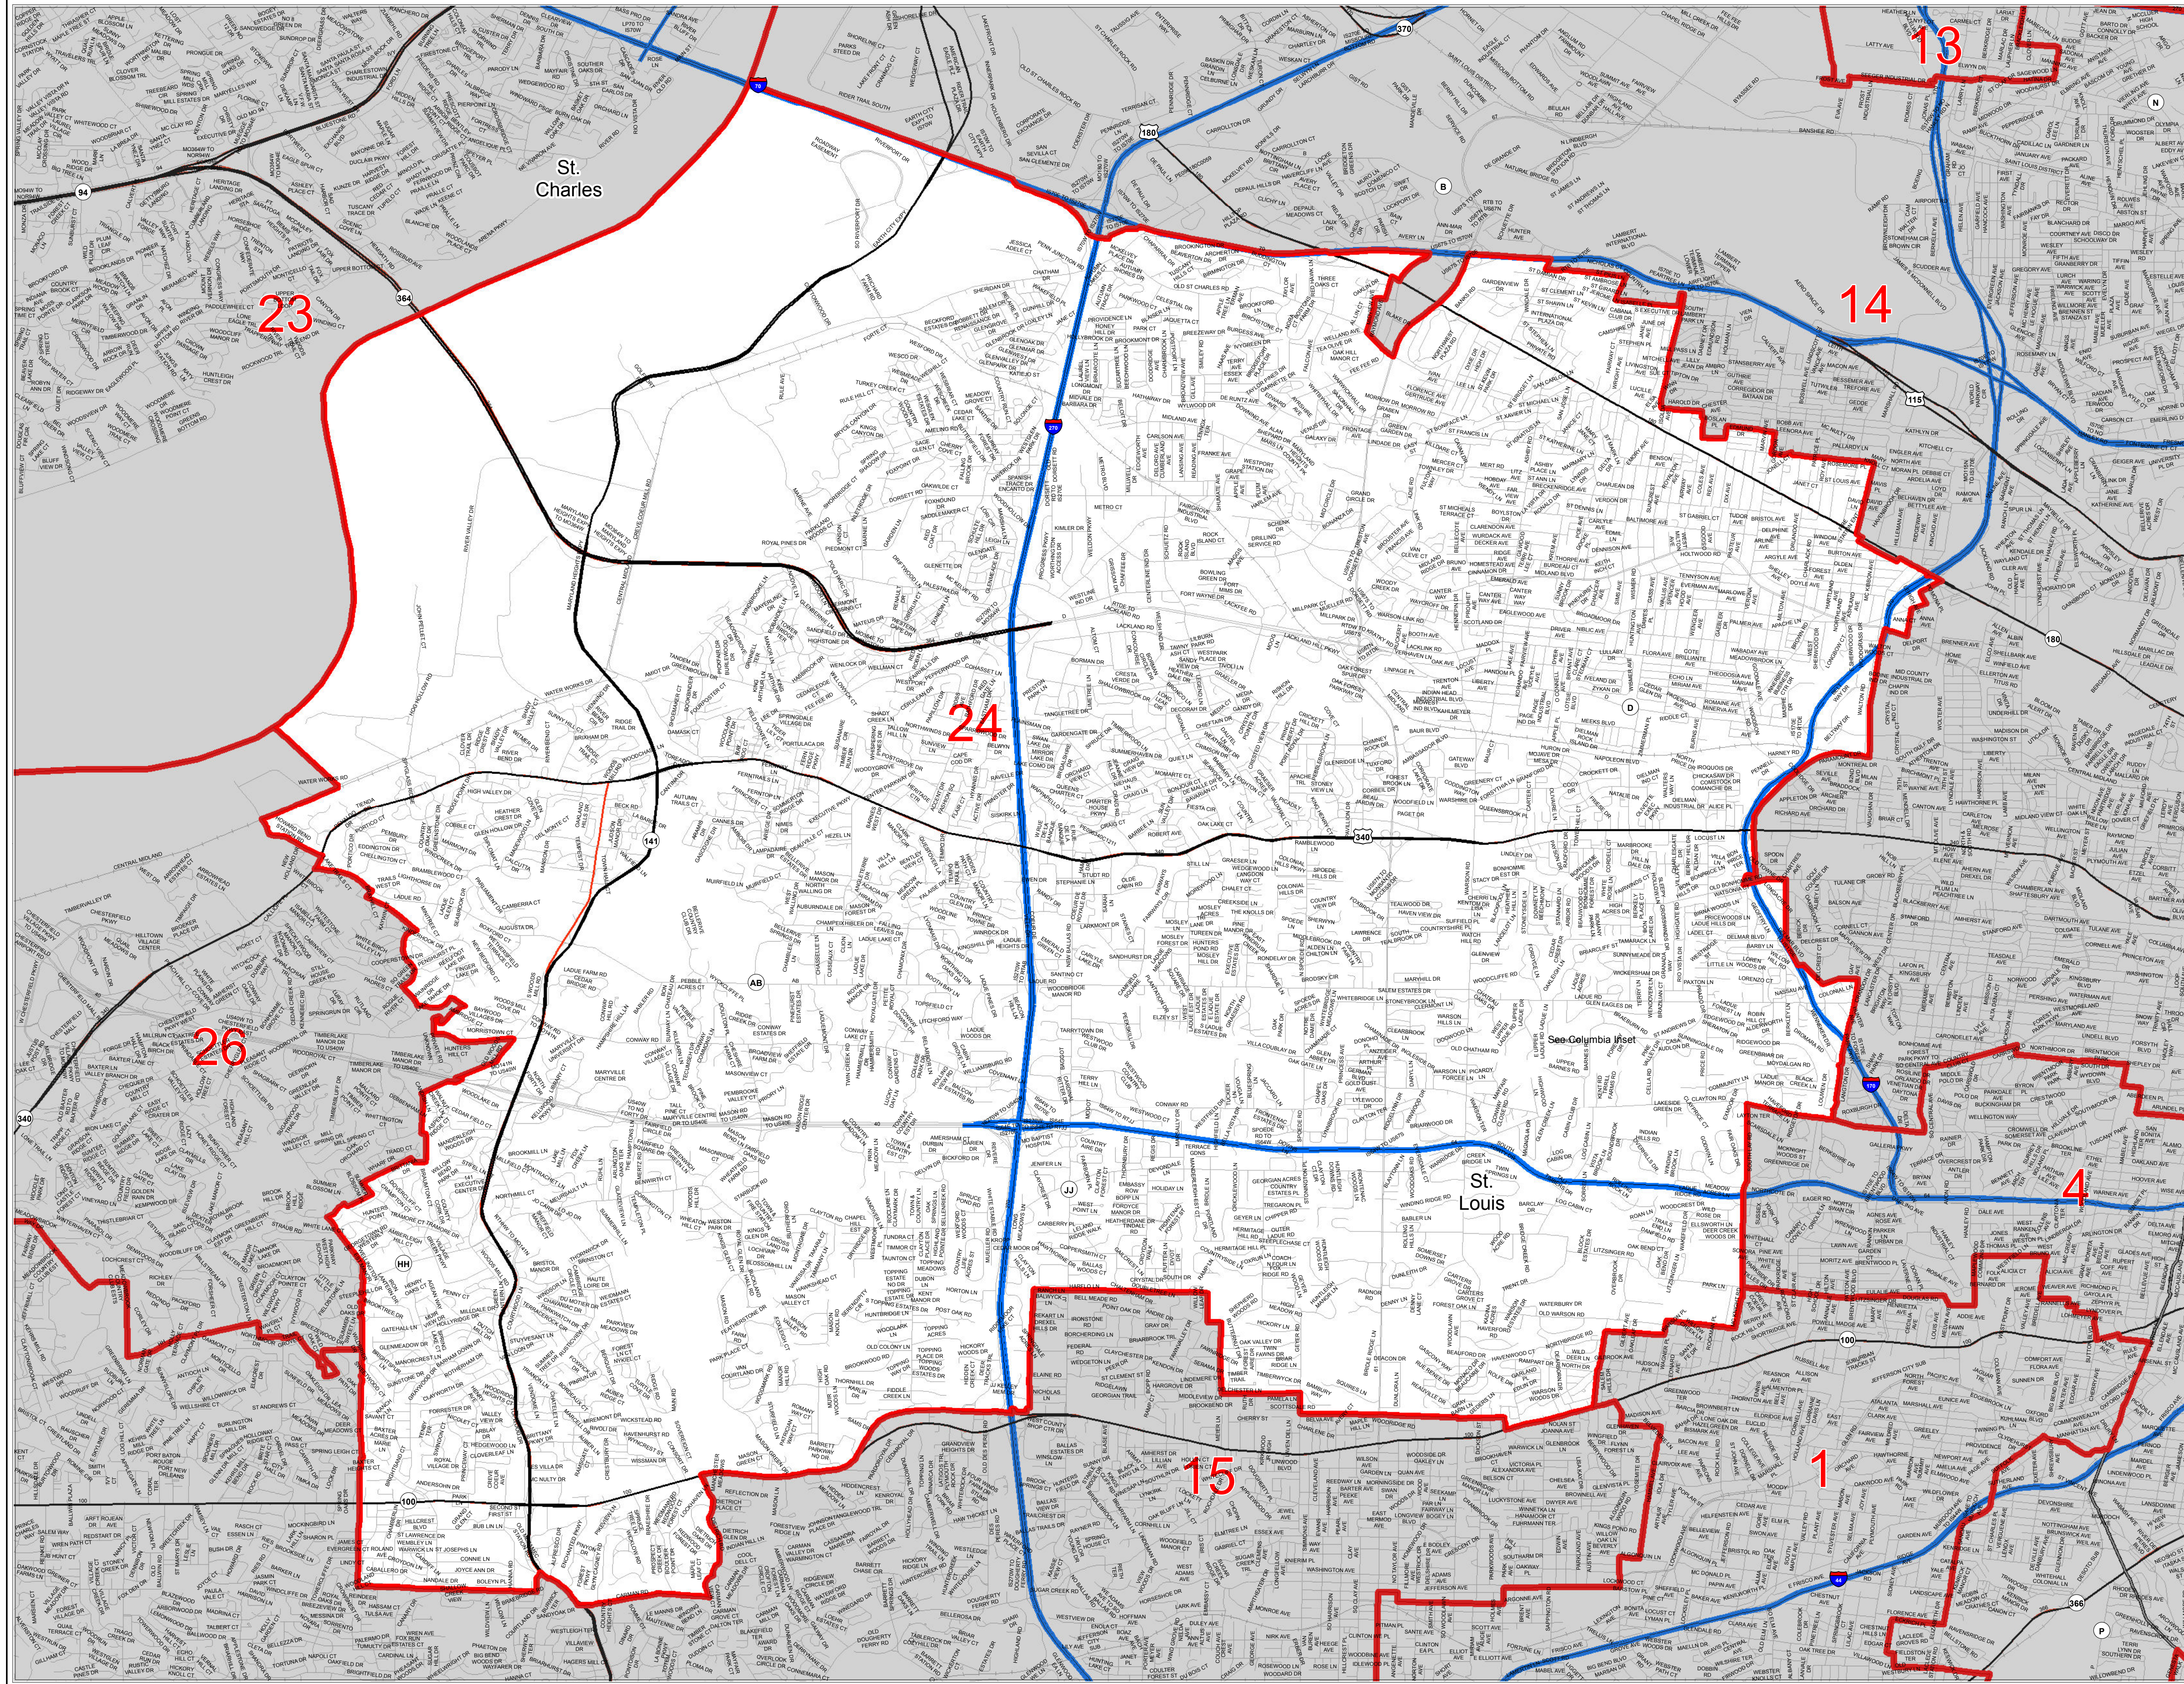

# Missouri Senate District Number 24

District 24

Map Sheet Extent

Legend:

- Town
- Senate District
- Counties
- Area Outside of Featured Senate District

Note: \*Includes census designated places (CDPs).