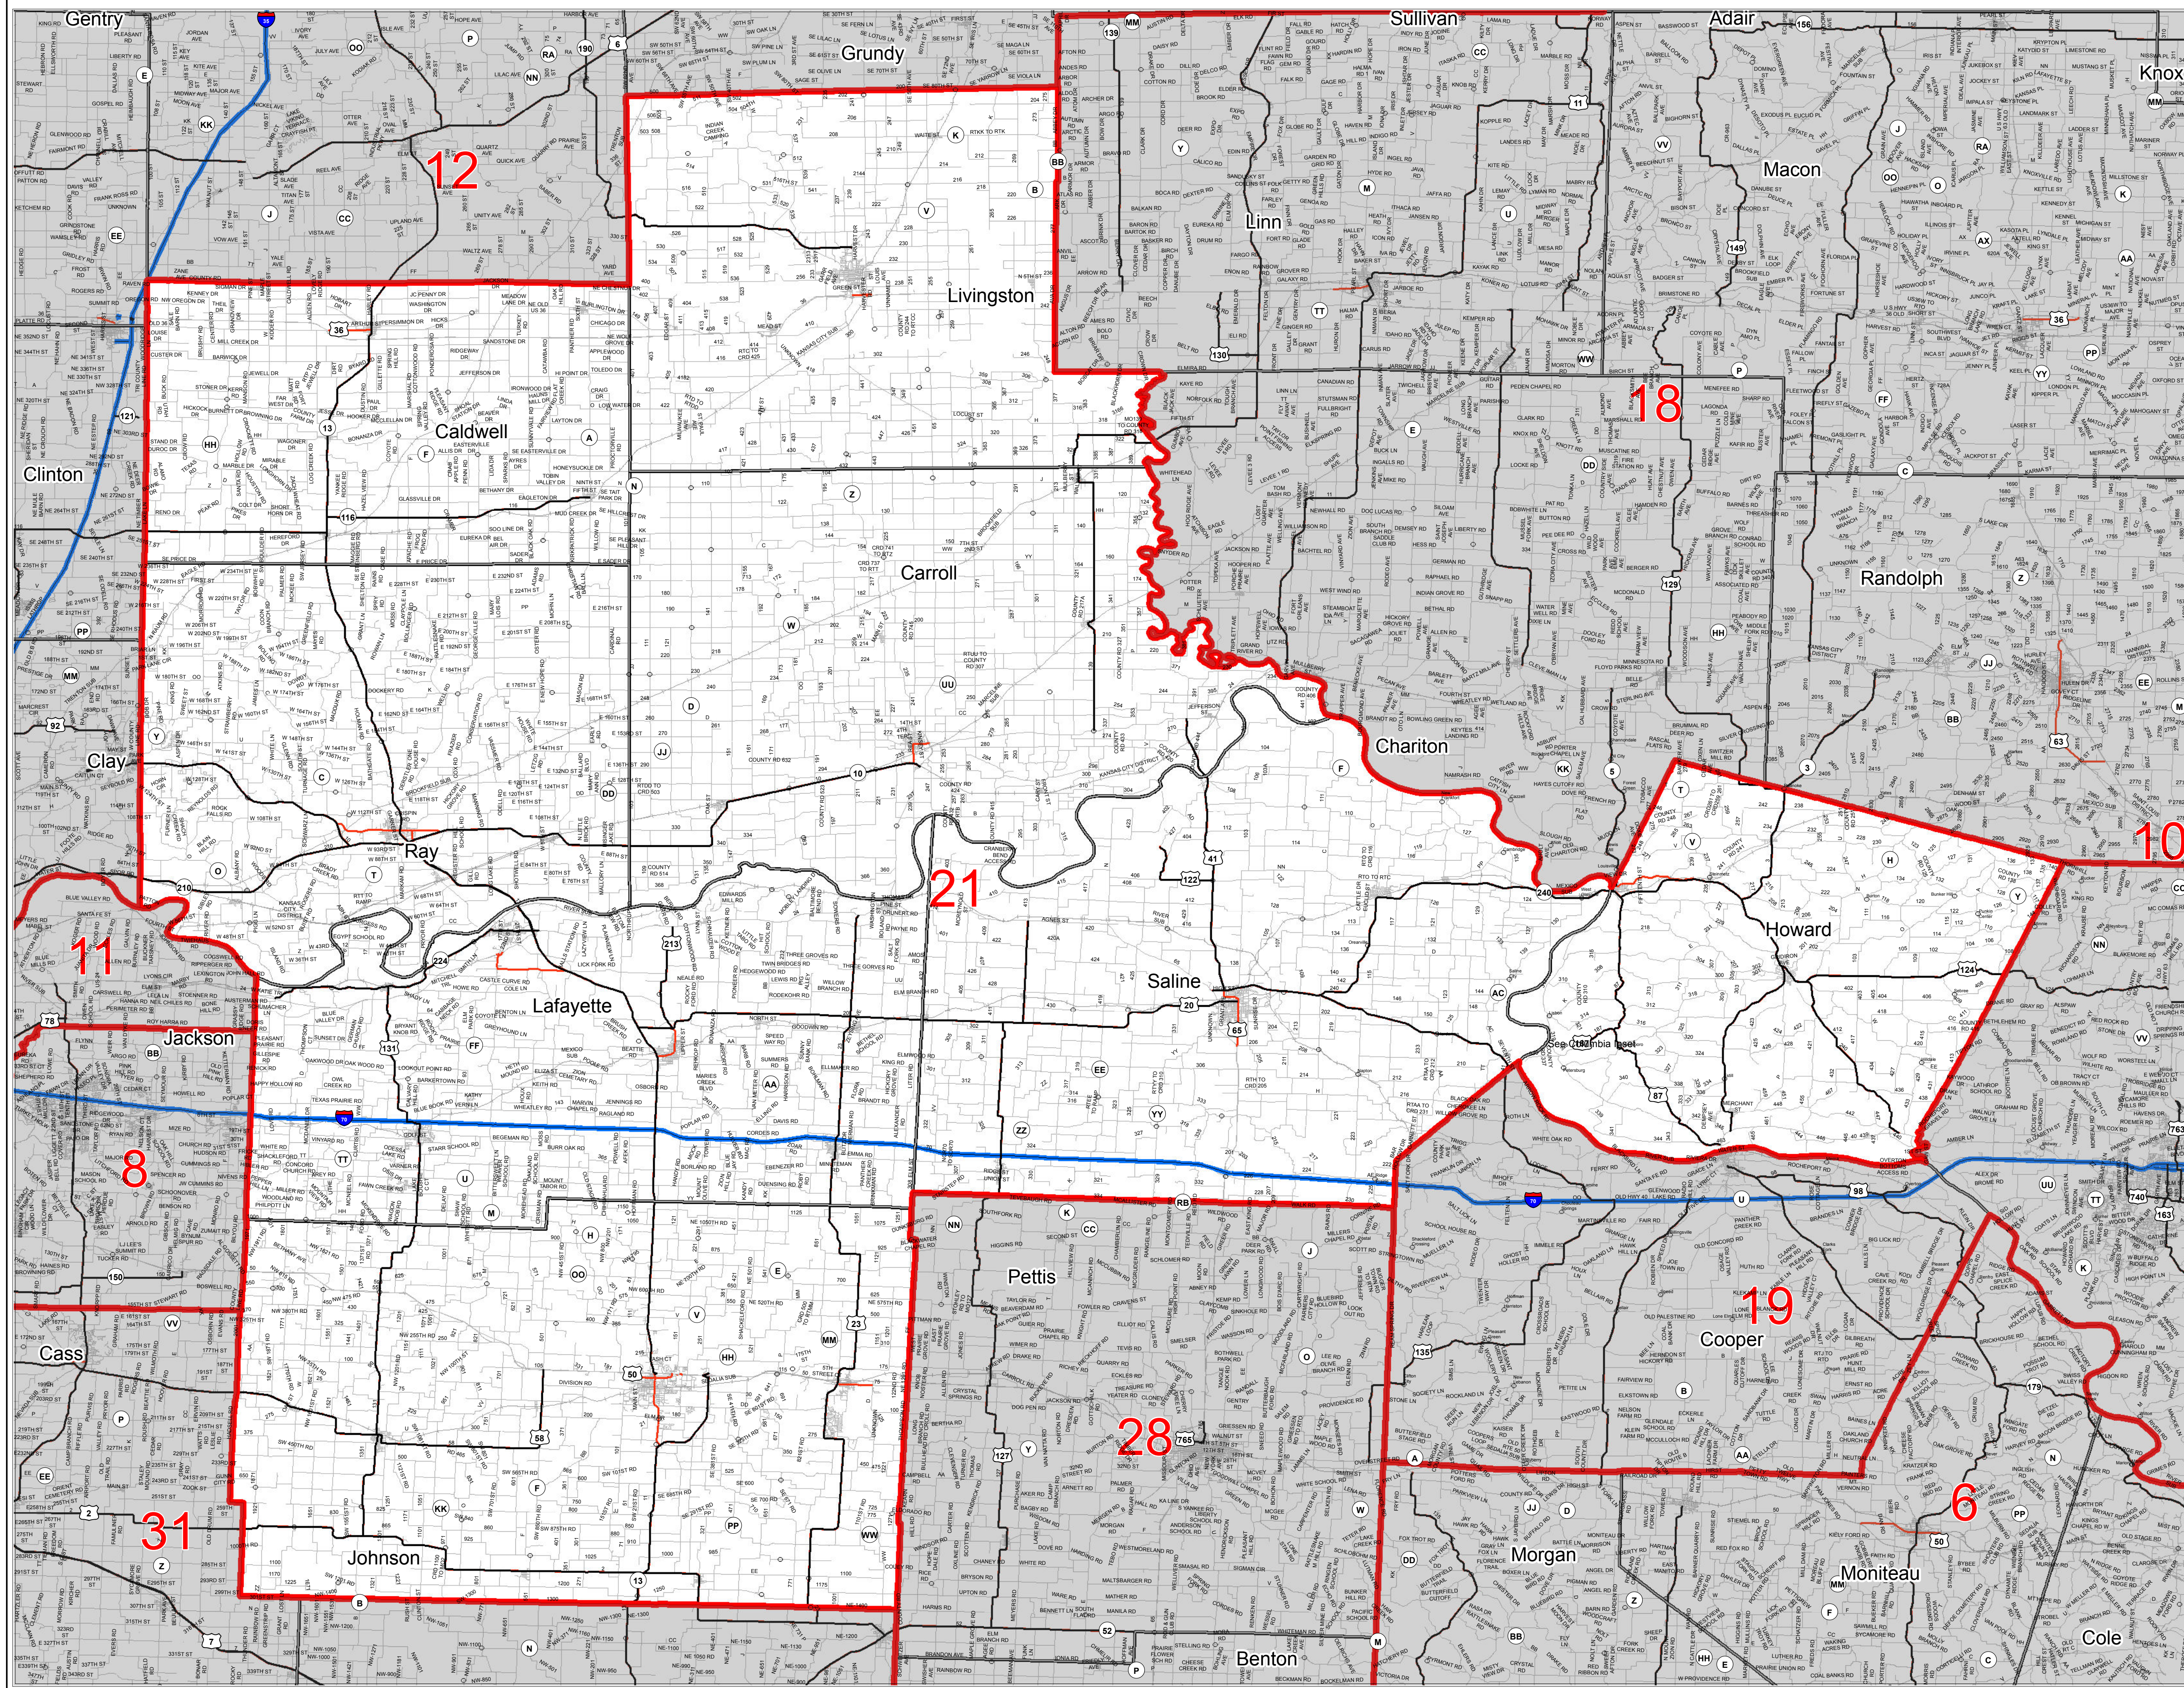

Missouri Senate District Number 21

○ Town
■ Senate District
▭ Counties
▭ Area Outside of Featured Senate District
Note: *Includes census designated places (CDPs).