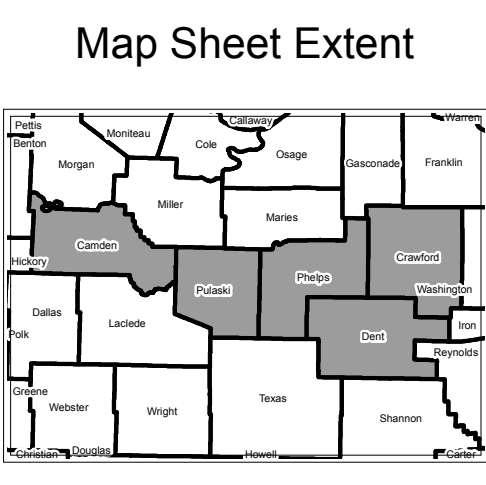

Missouri Senate District Number 16

- Town
- Counties
- Senate District
- Mississippi River
- Area Outside of Featured Senate District

Note: *Includes census designated places (CDPs).