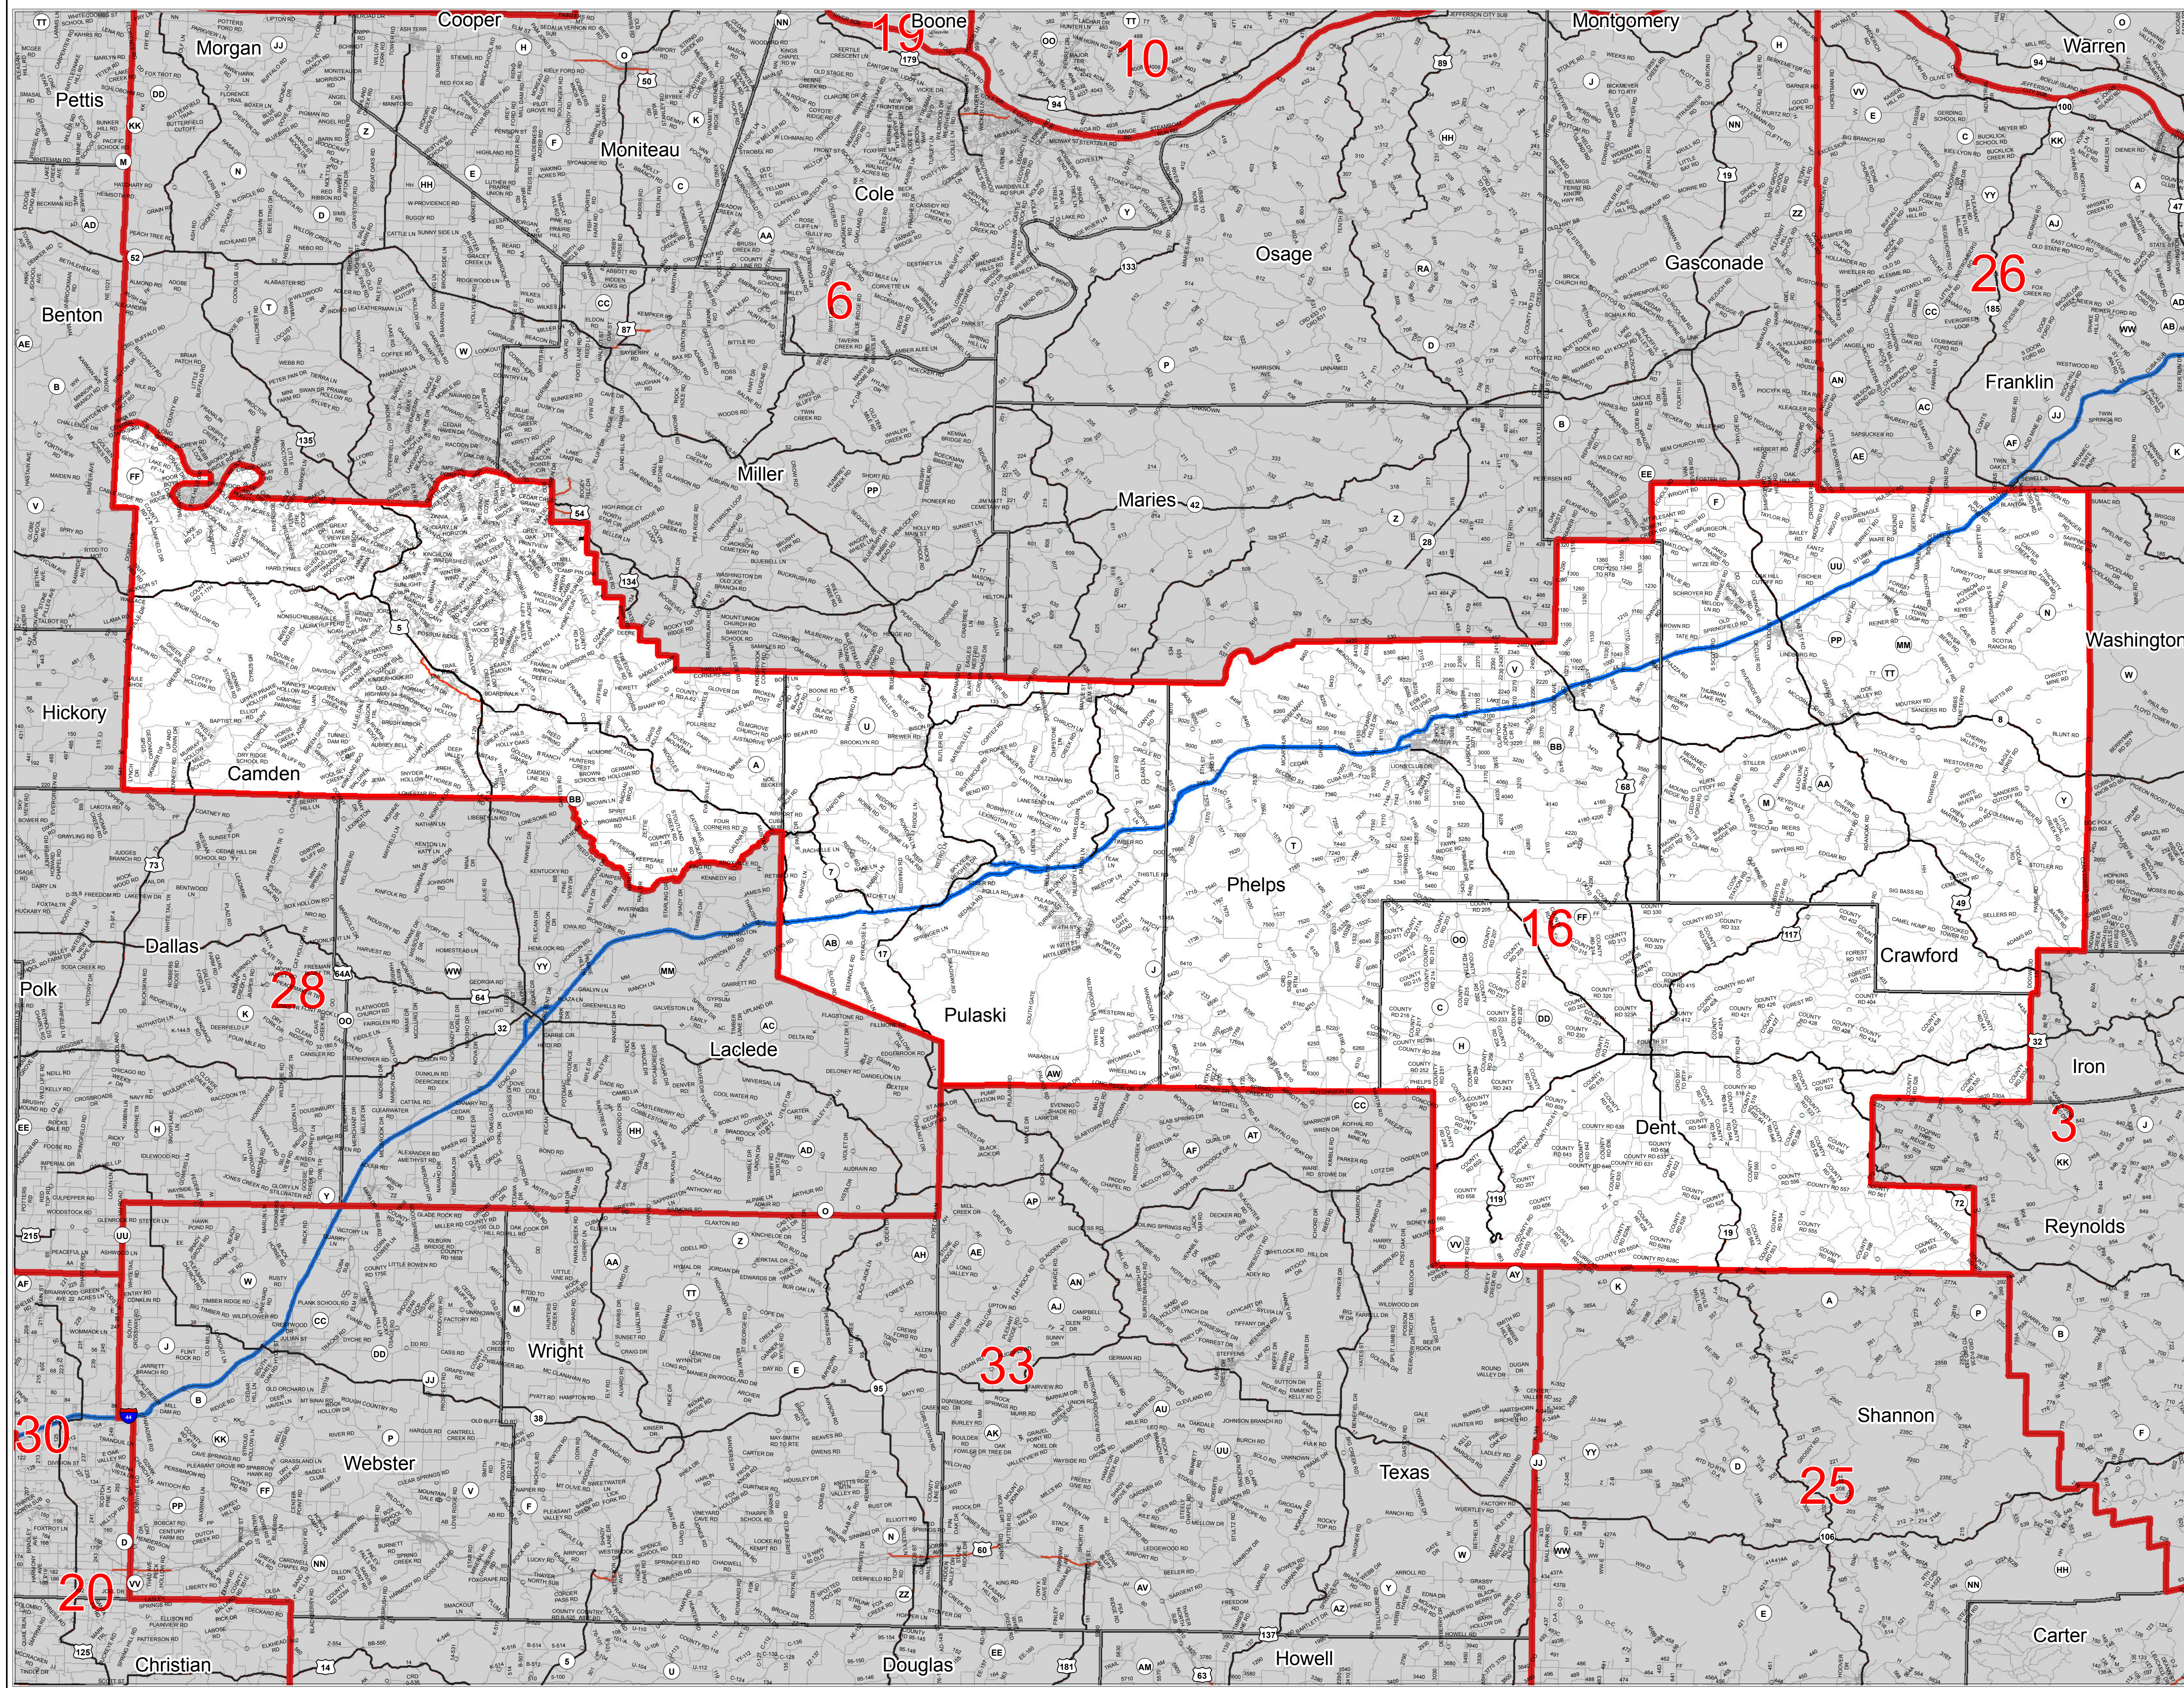

Missouri Senate District Number 16

- Town
- Counties
- Senate District
- Mississippi River
- Area Outside of Featured Senate District

Note: *Includes census designated places (CDPs).