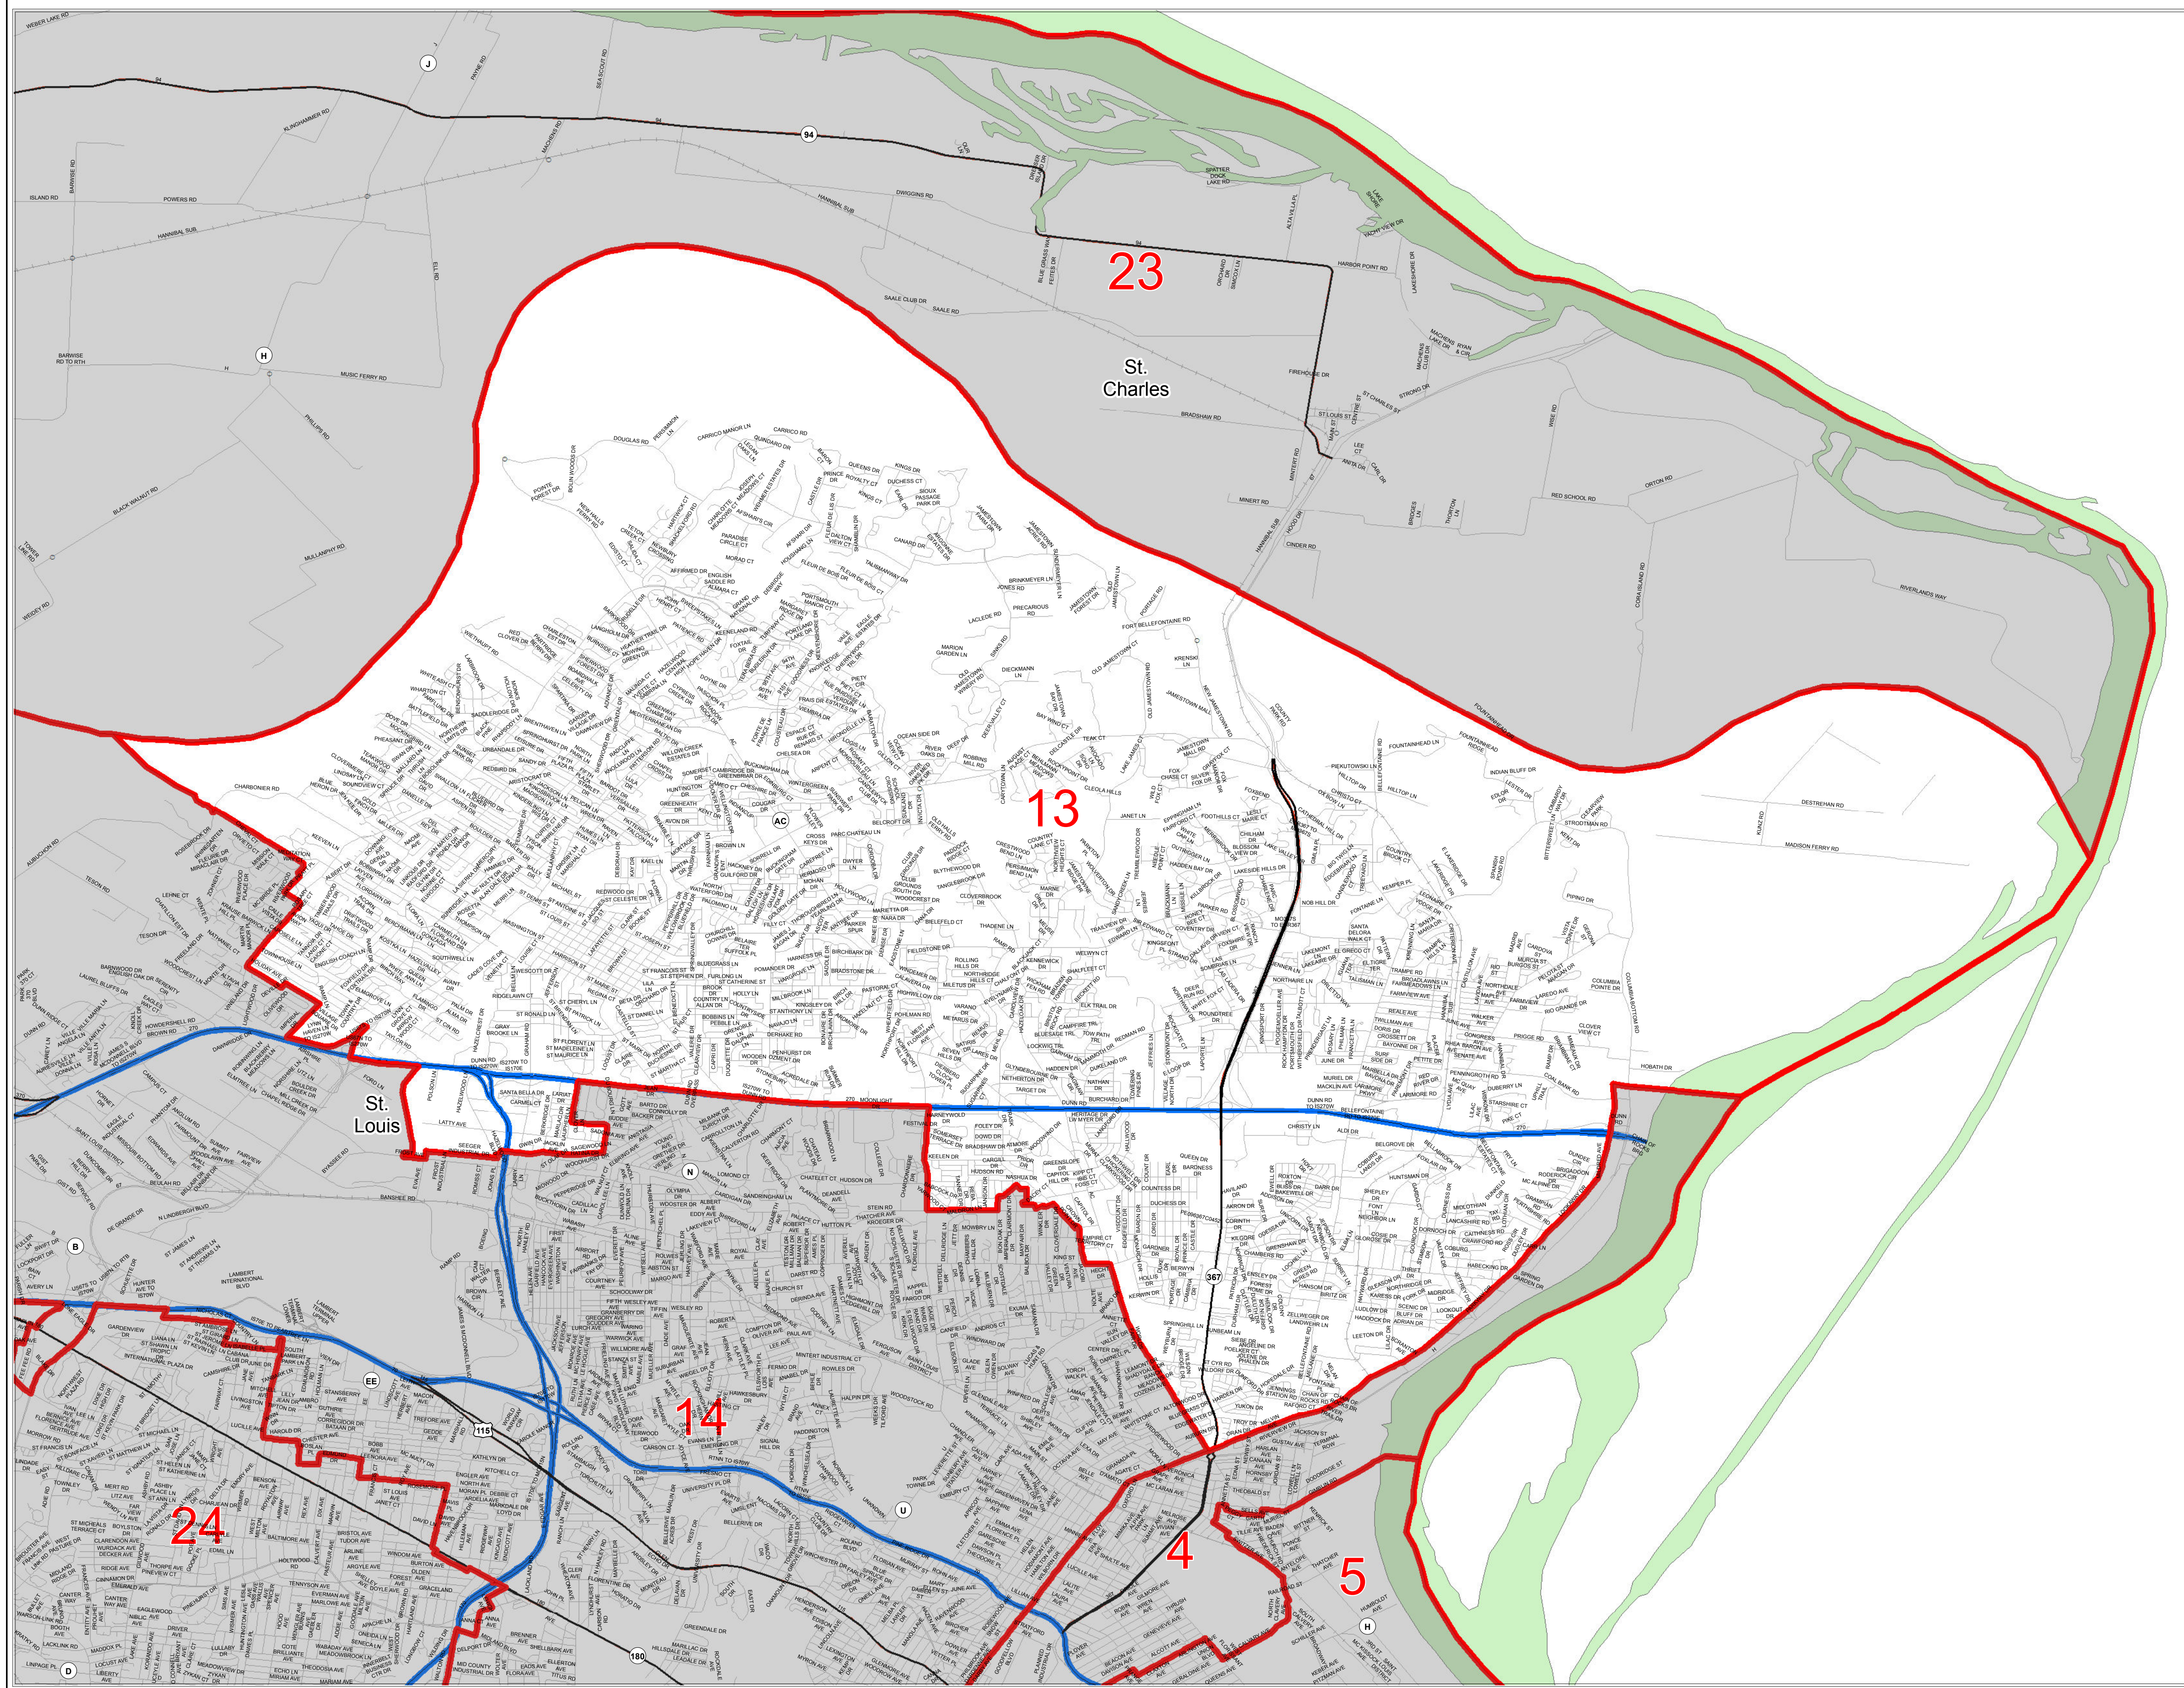

# Missouri Senate District Number 13

District 13

Map Sheet Extent

Legend:

- Town
- Counties
- Senate District
- Mississippi River
- Area Outside of Featured Senate District

Note: \*Includes census designated places (CDPs).