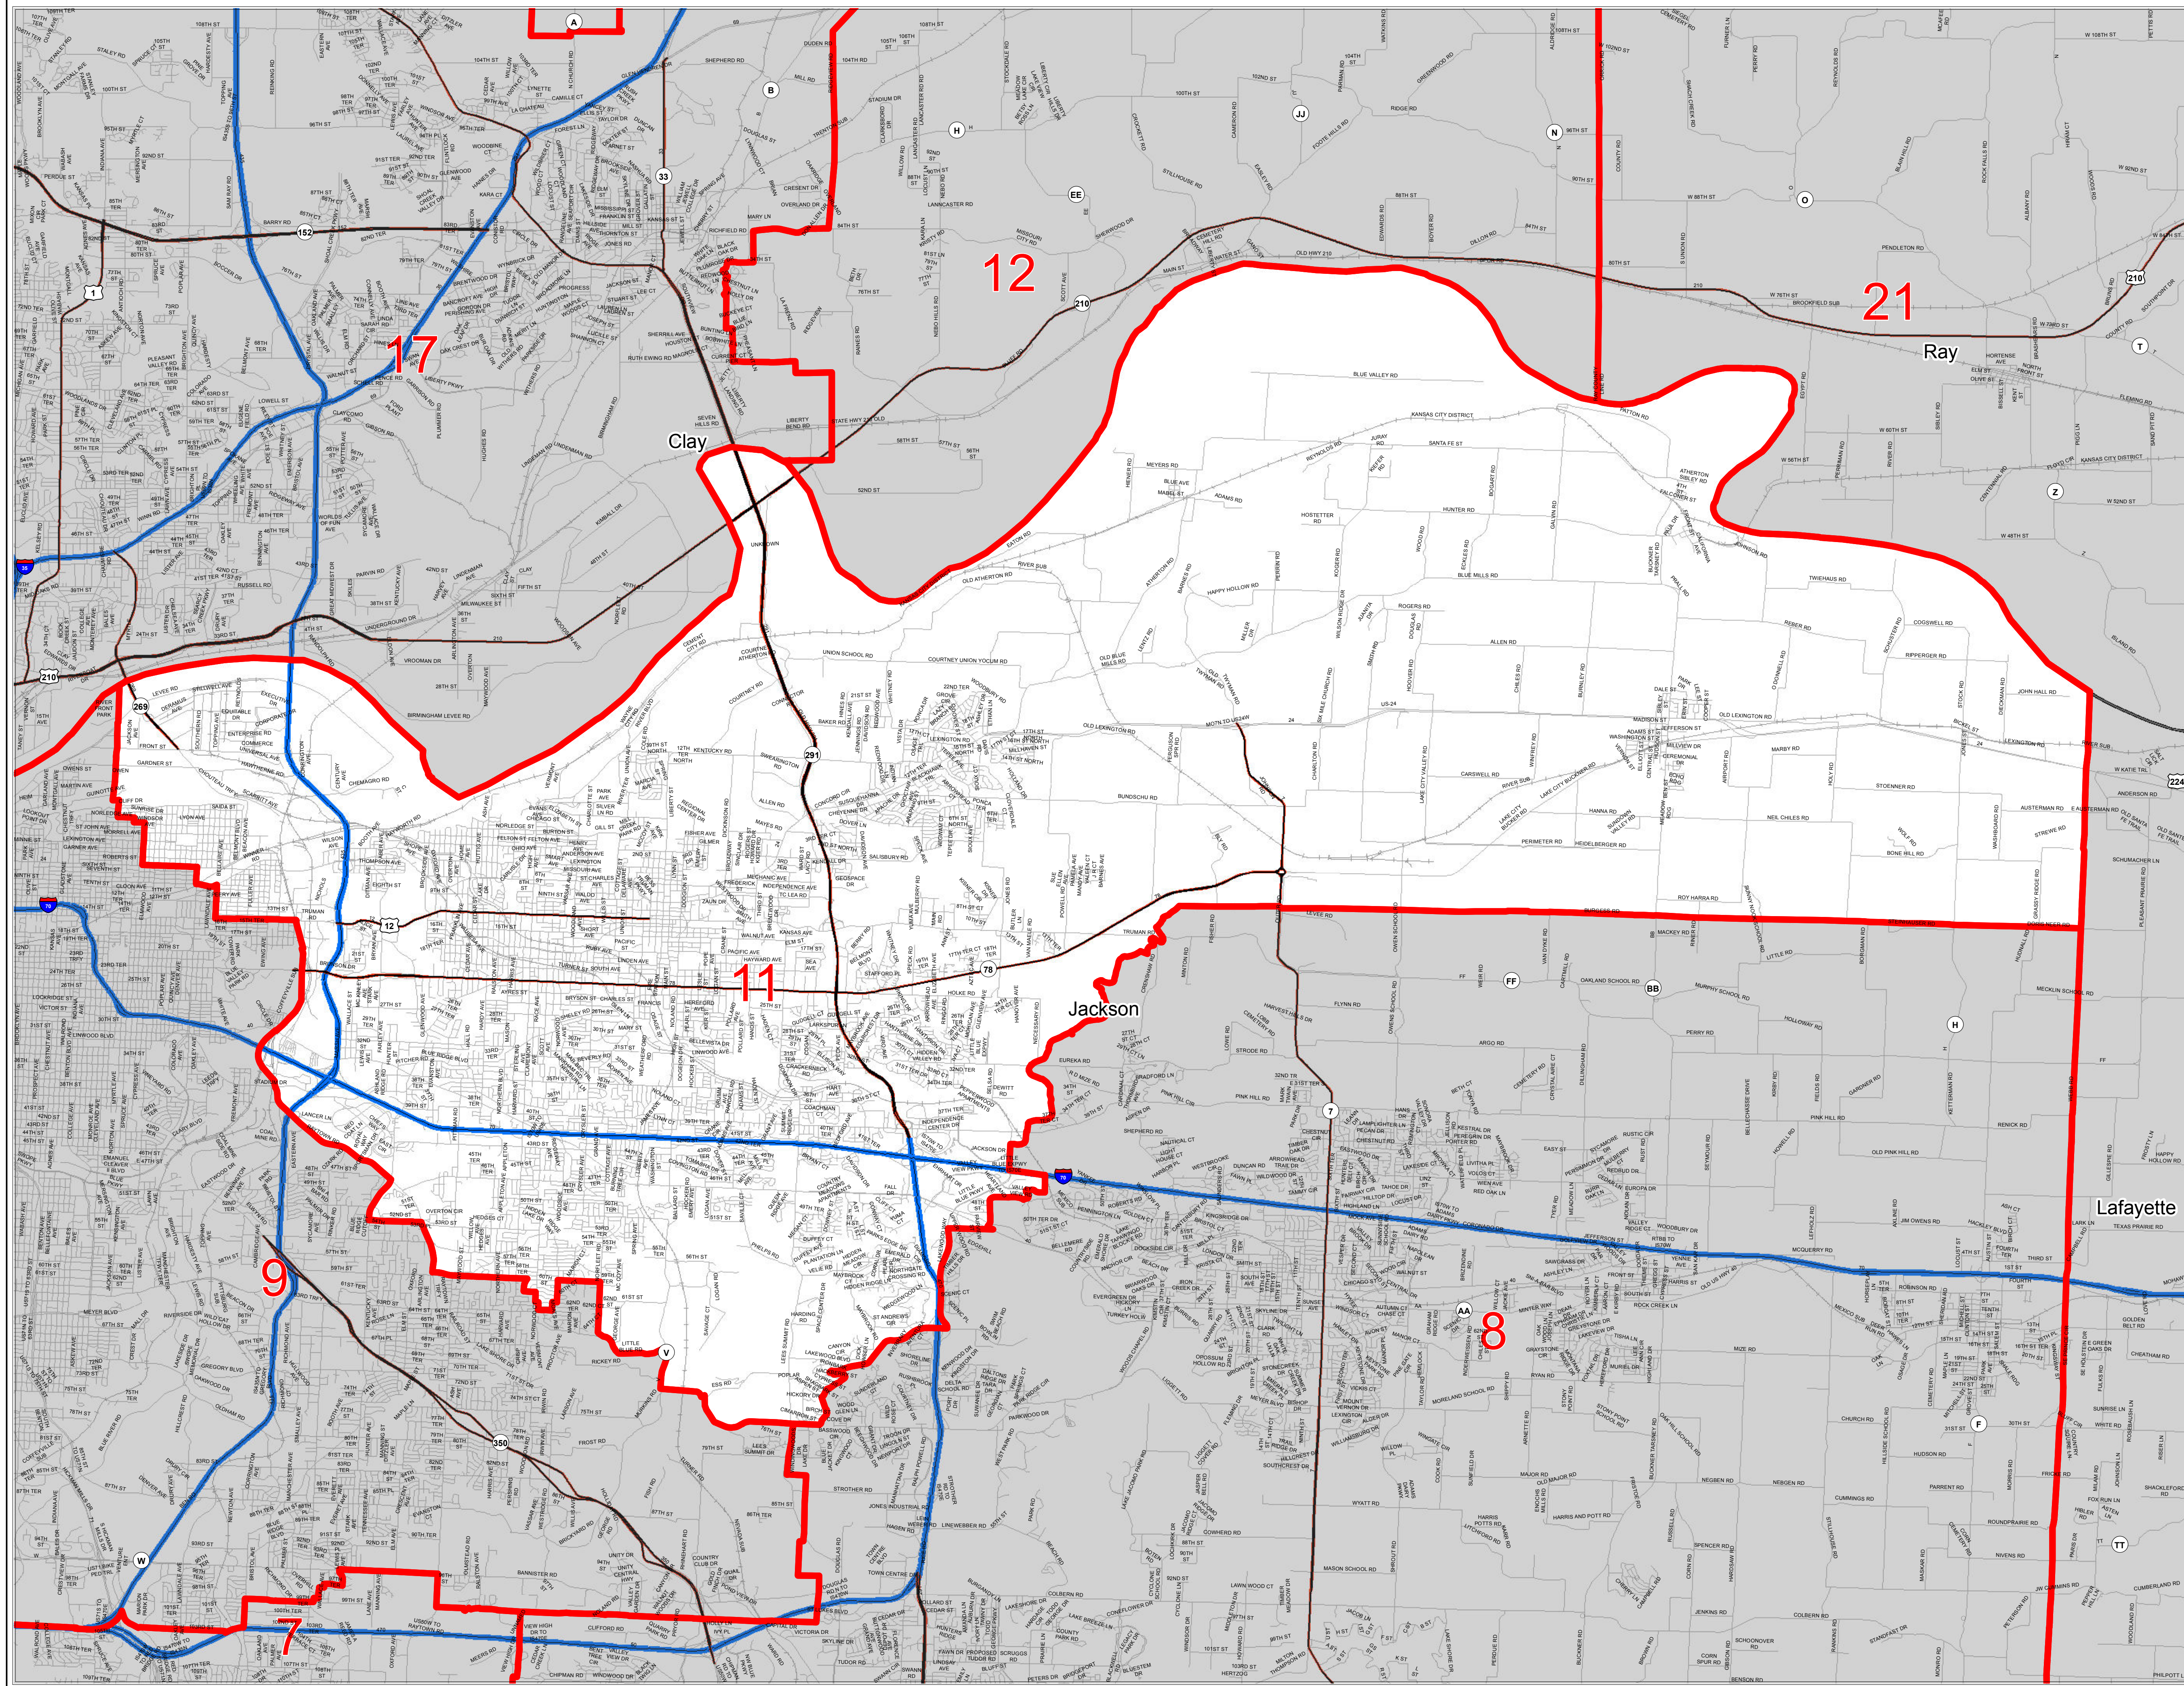

Missouri Senate District Number 11

District 11

Map Sheet Extent

Legend:

- Counties
- Senate District
- Mississippi River
- Area Outside of Featured Senate District

Note: *Includes census designated places (CDPs).