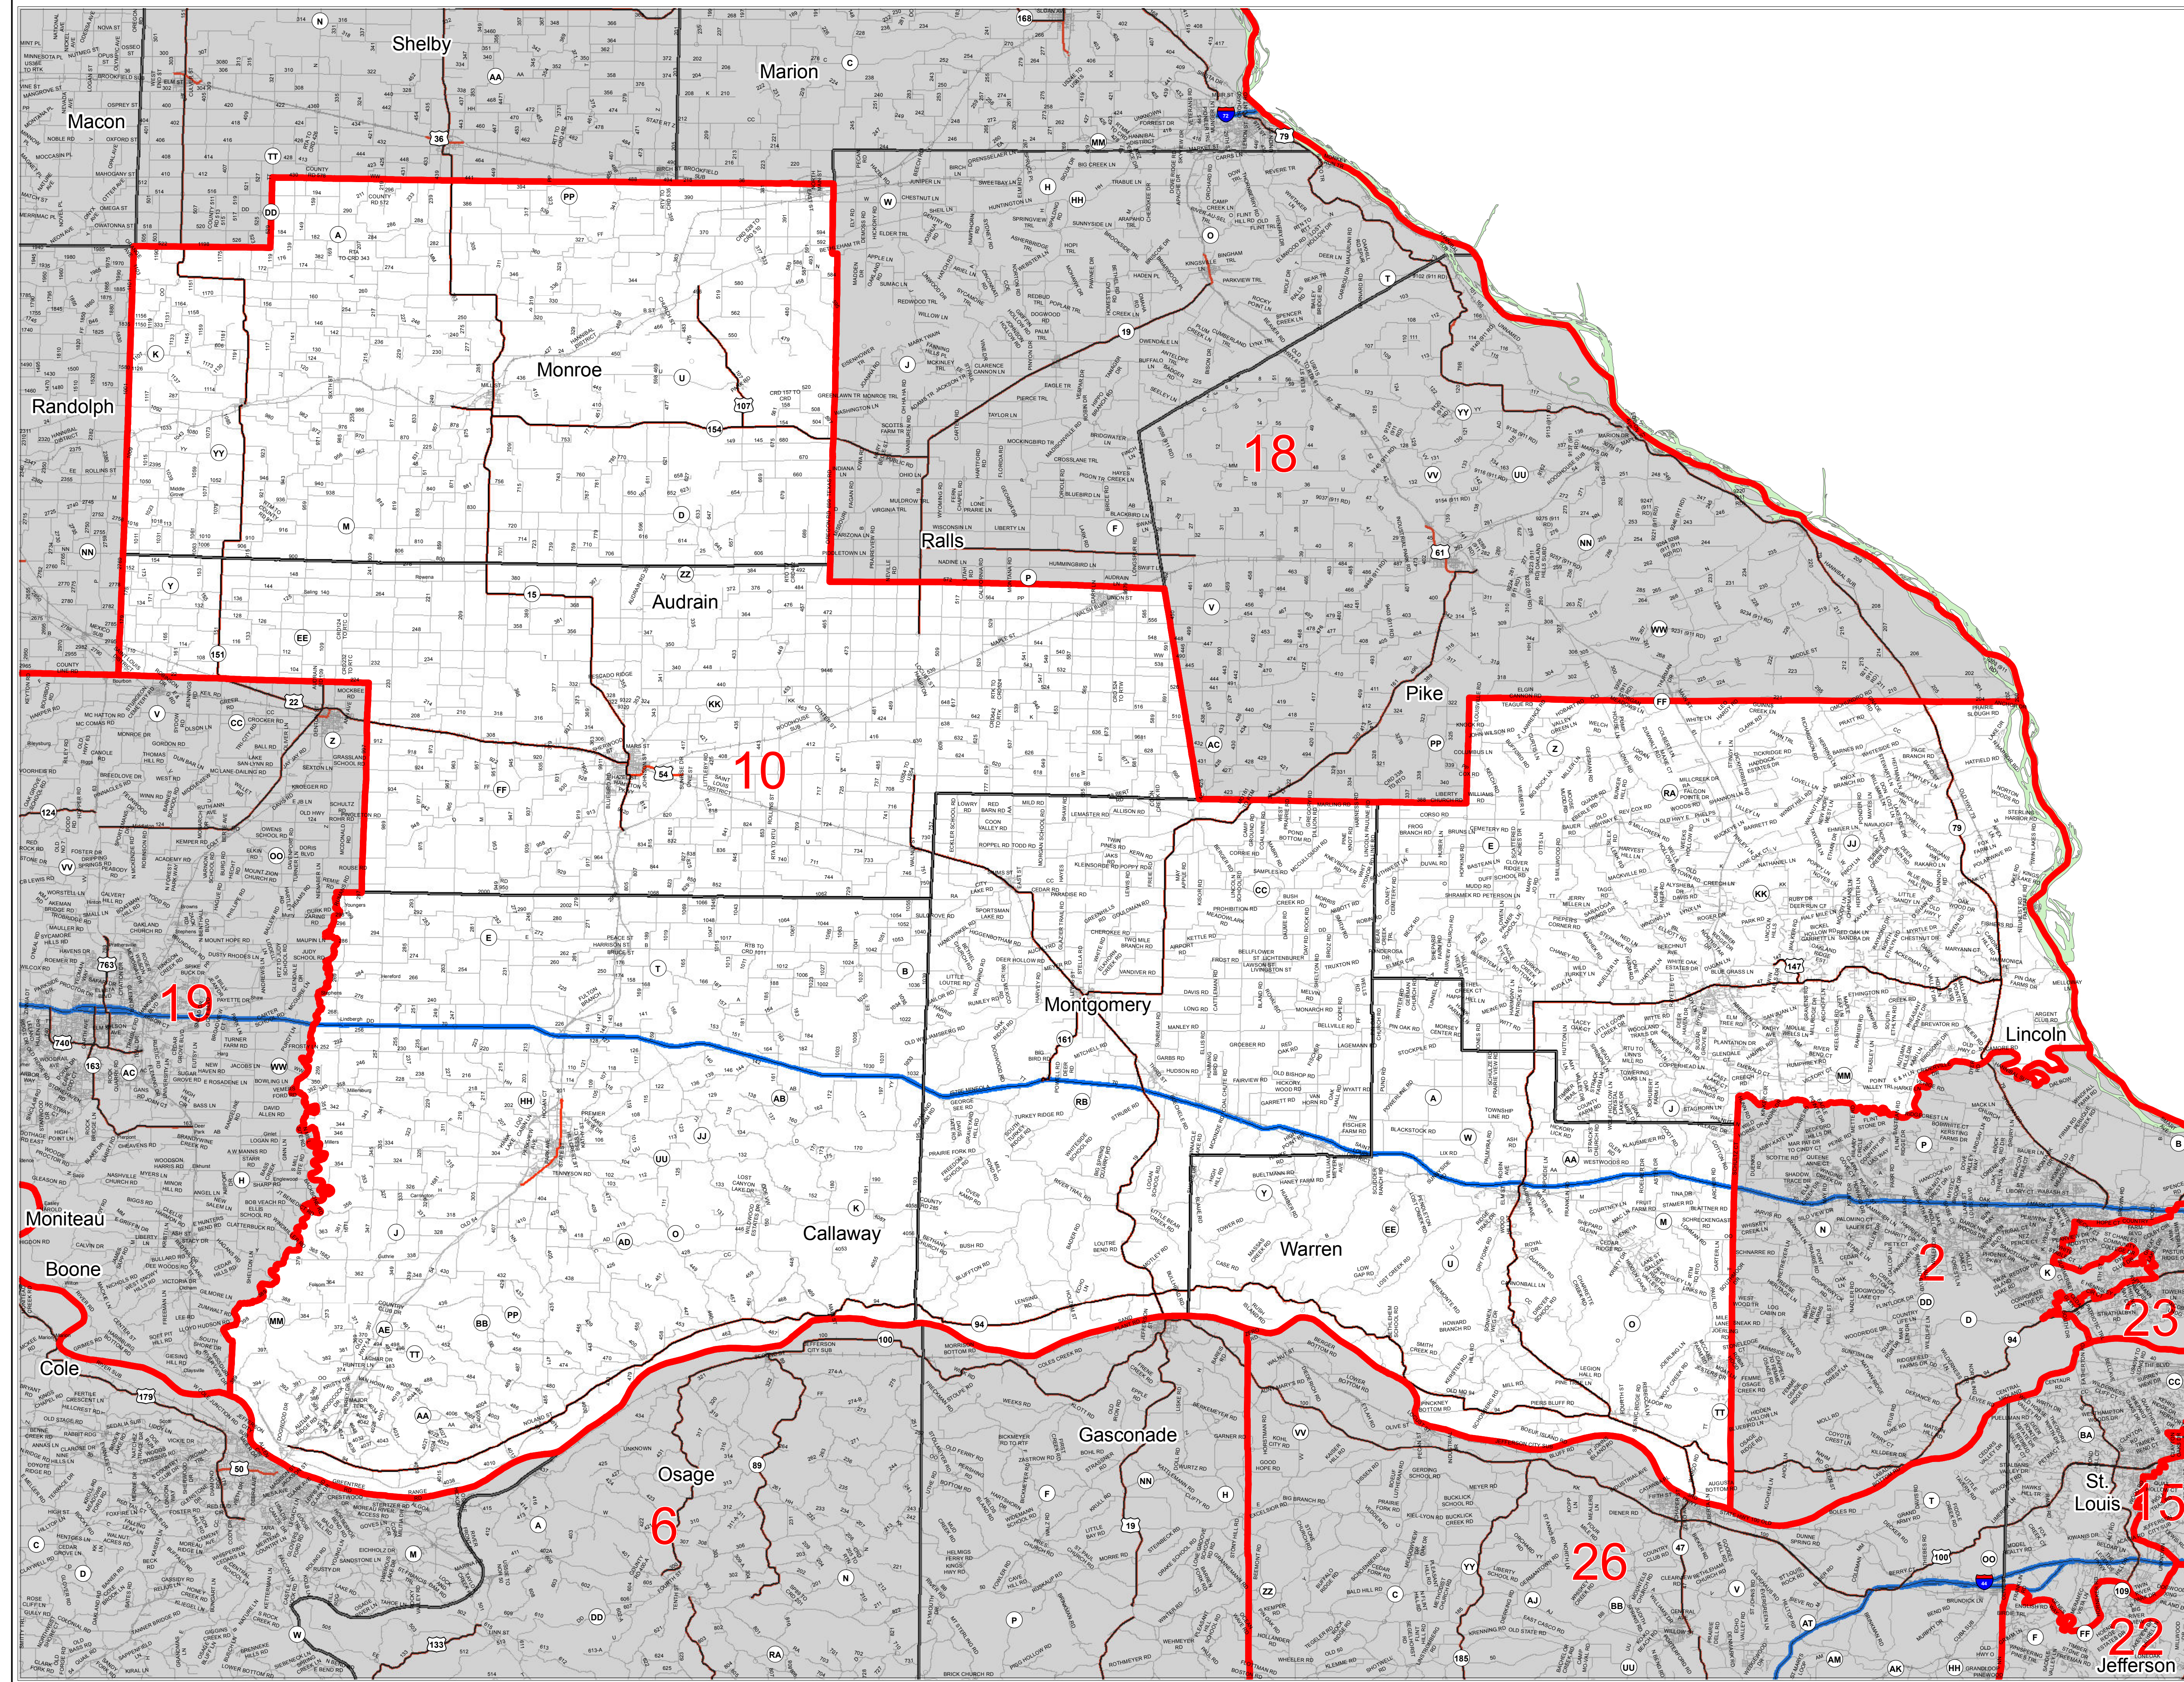

# Missouri Senate District Number 10

District 10

Map Sheet Extent

- Town
  - Counties
  - Senate District
  - Mississippi River
  - Area Outside of Featured Senate District
- Note: \*Includes census designated places (CDPs).