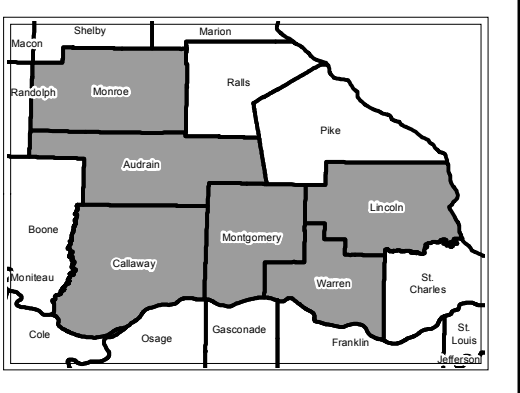

# Missouri Senate District Number 10

District 10

Map Sheet Extent

- Town
  - Counties
  - Senate District
  - Mississippi River
  - Area Outside of Featured Senate District
- Note: \*Includes census designated places (CDPs).