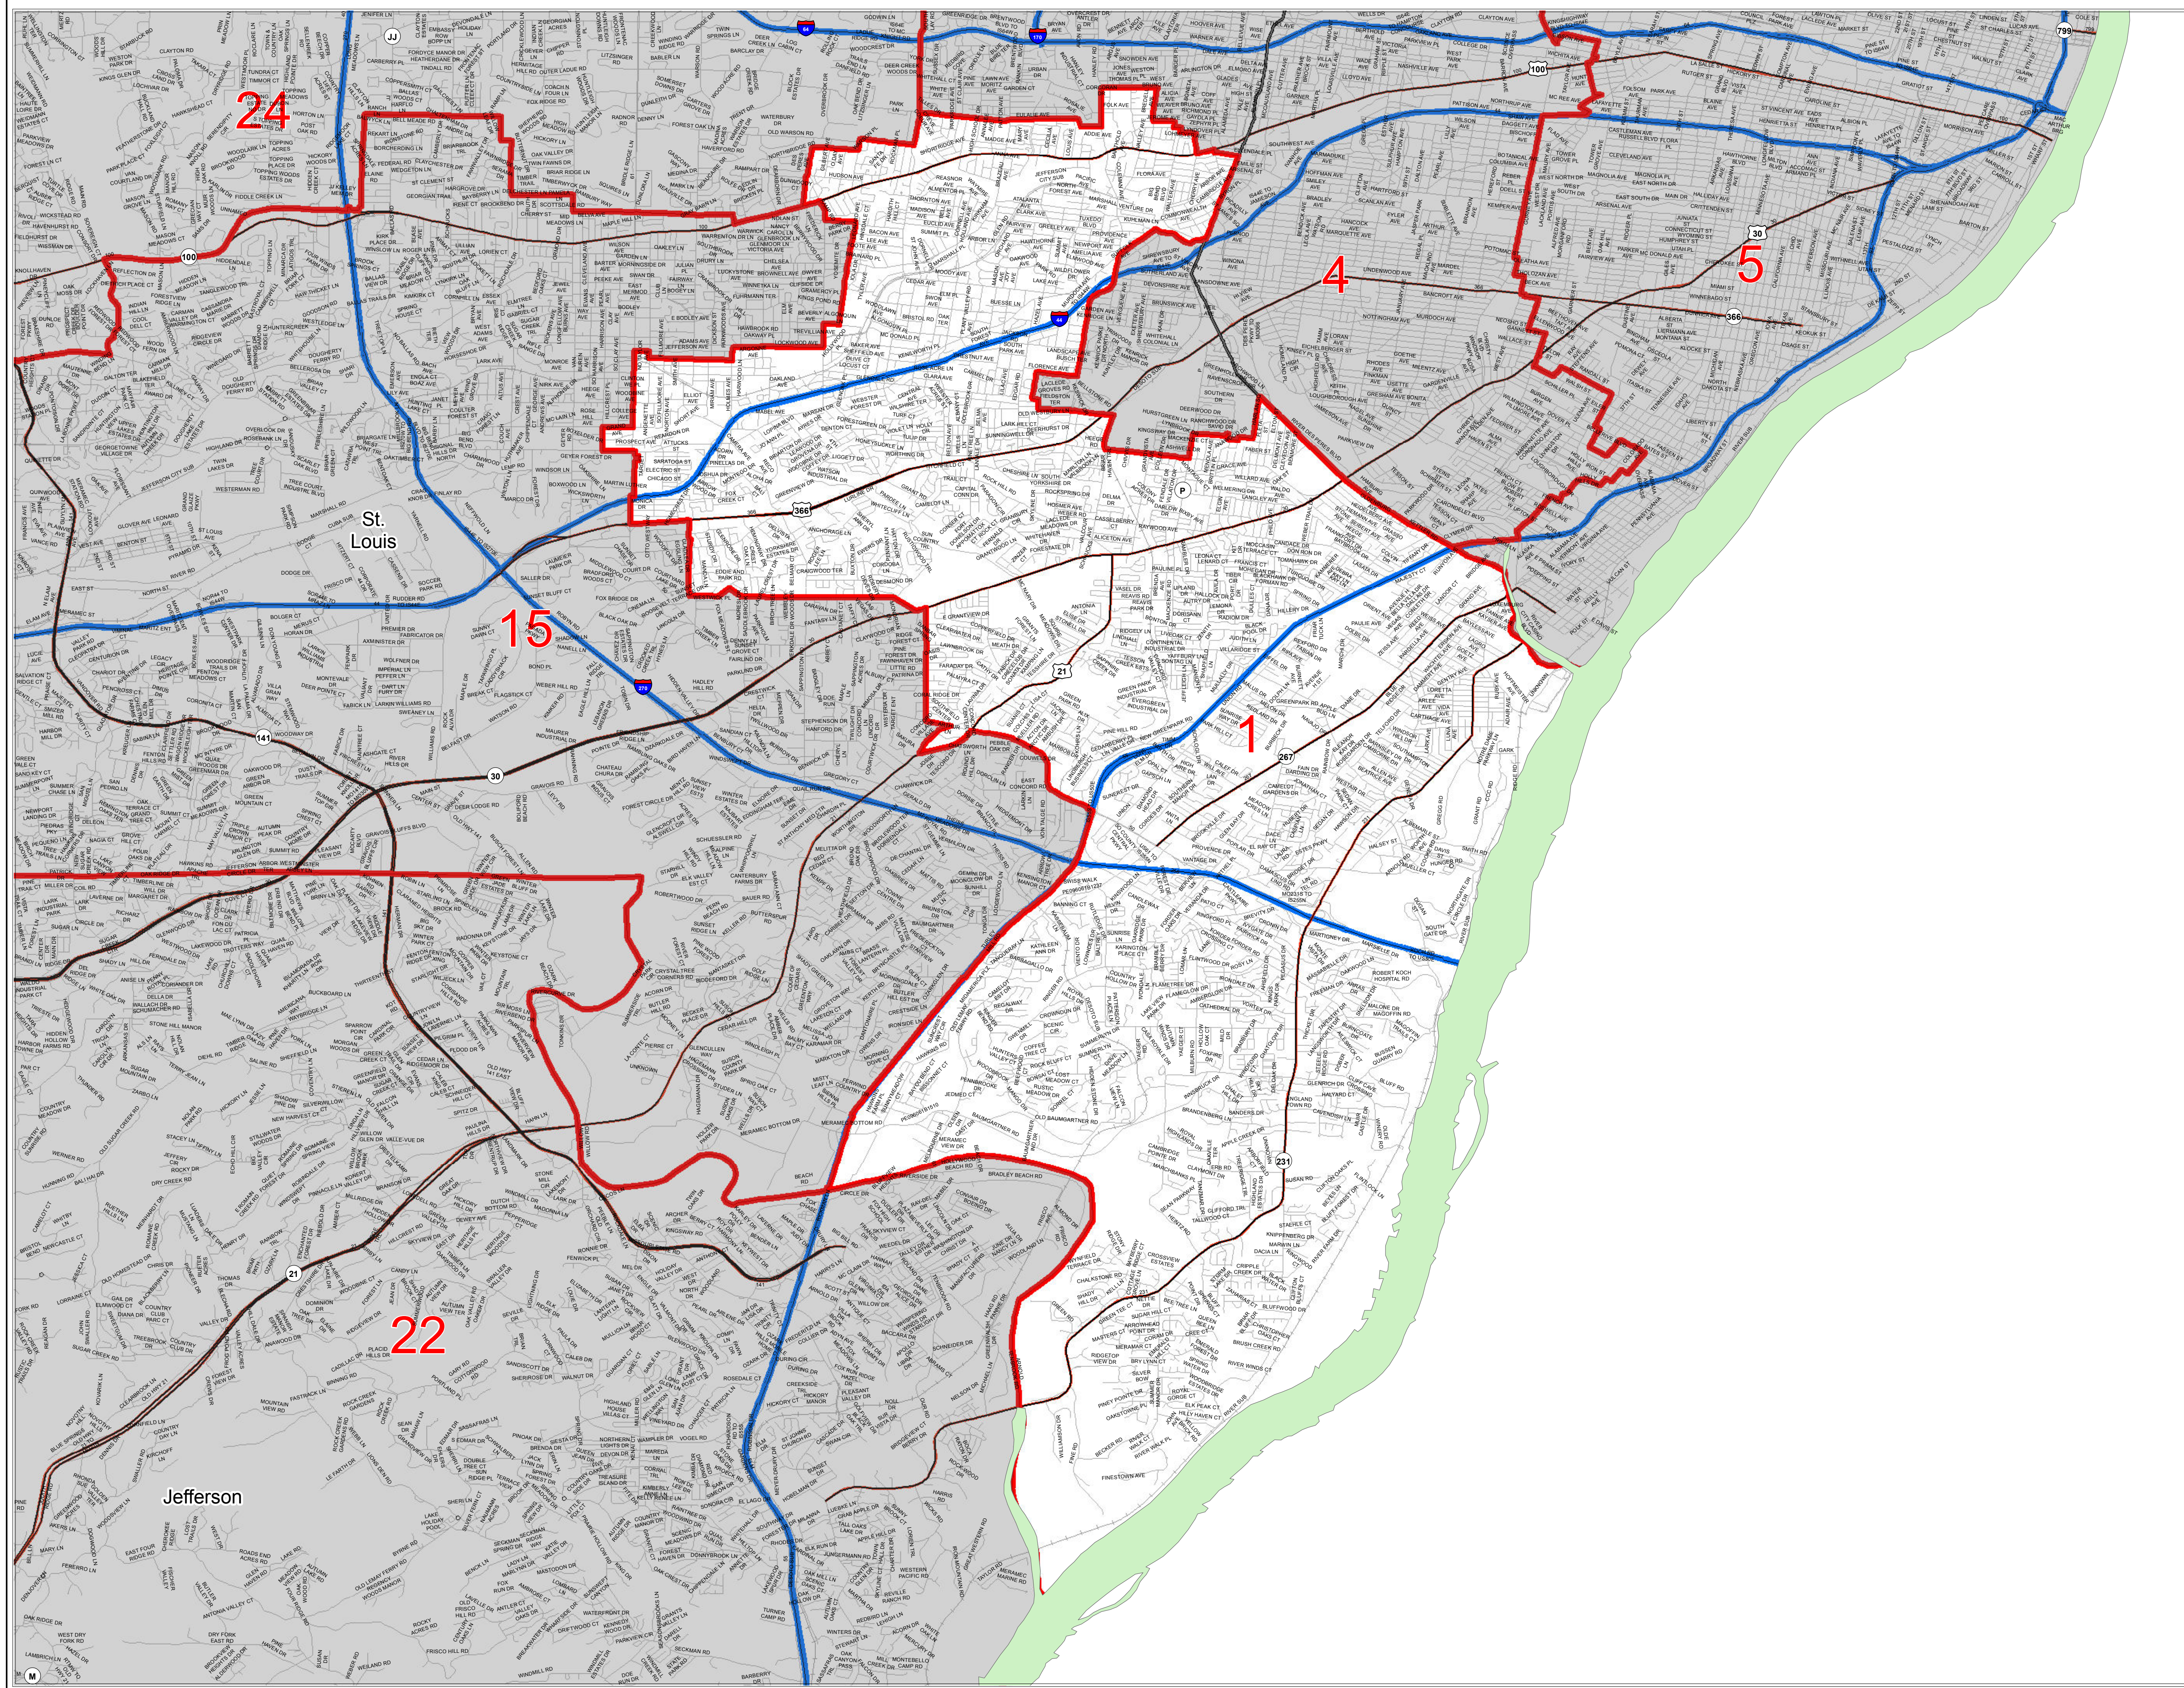

Missouri Senate District Number 1

District 1

Map Sheet Extent

- Town
- Senate District
- Counties
- Area Outside of Featured Senate District
- Mississippi River

Note: *Includes census designated places (CDPs).