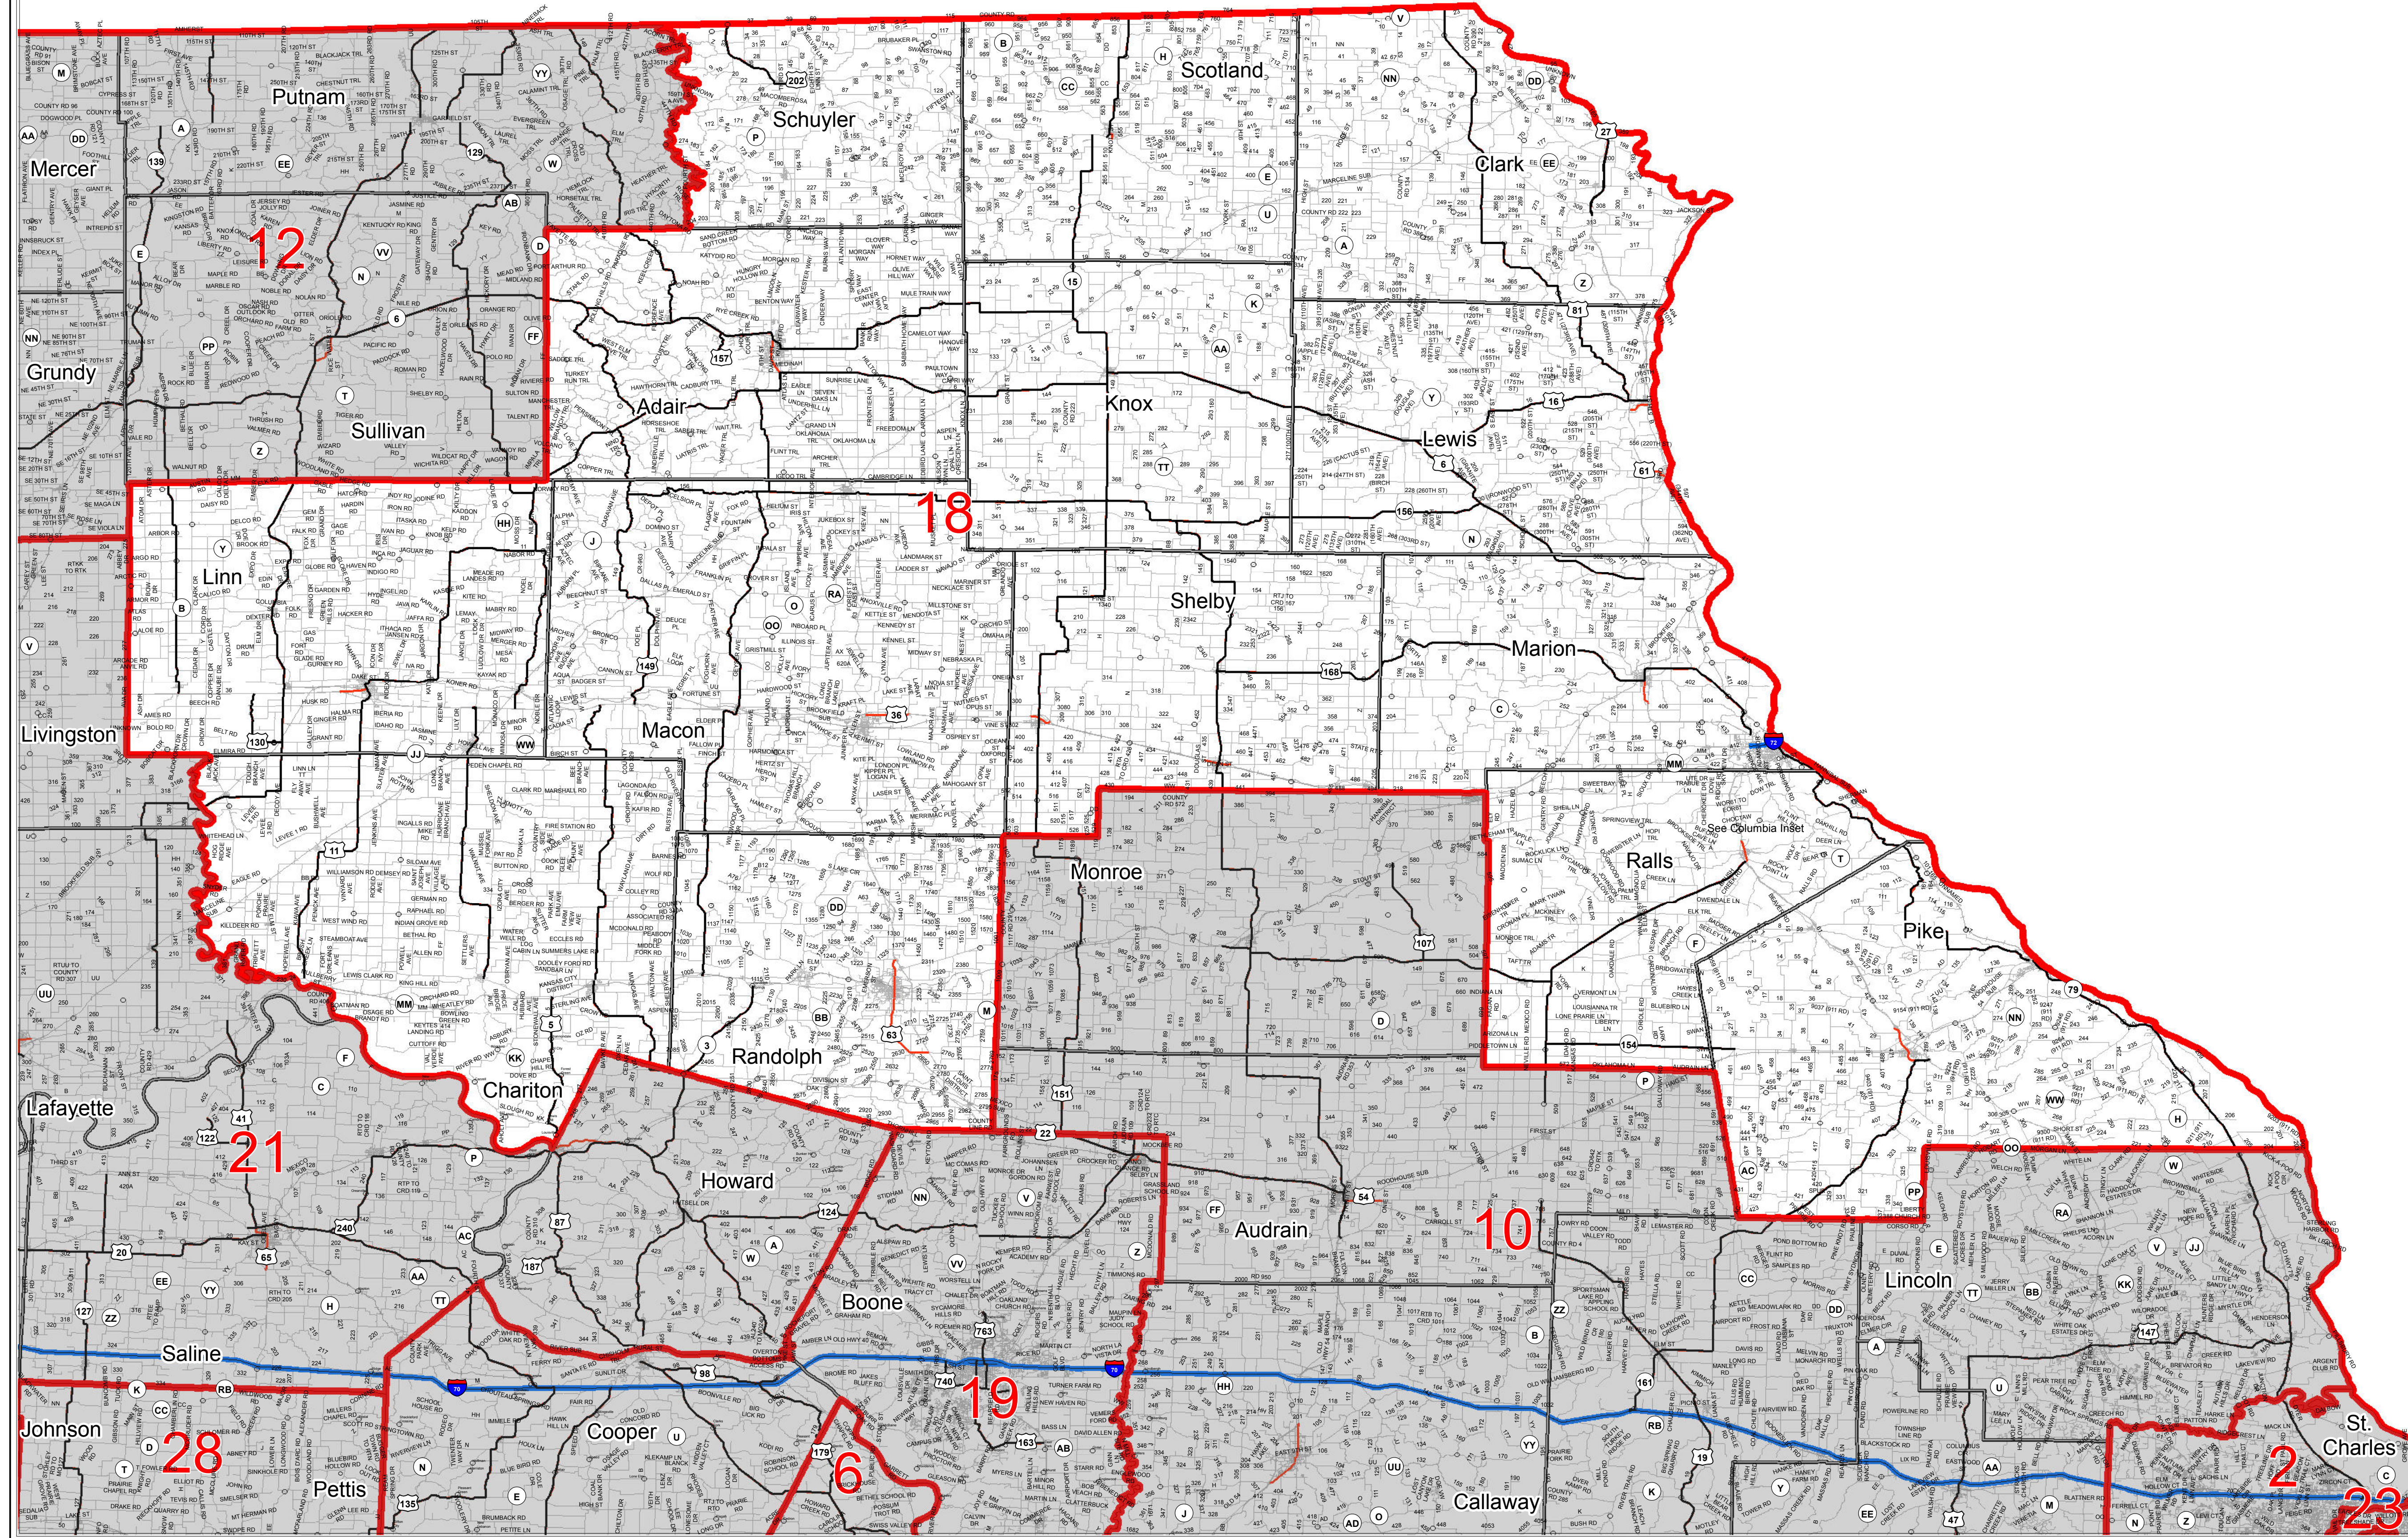

Missouri Senate District Number 18

District 18

Map Sheet Extent

Legend:

- Town
- Senate District
- Counties
- Area Outside of Featured Senate District

Note: *Includes census designated places (CDPs).