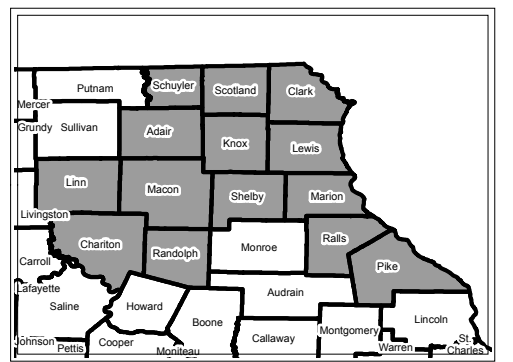

Missouri Senate District Number 18

District 18

Map Sheet Extent

Legend:

- Town
- Senate District
- Counties
- Area Outside of Featured Senate District

Note: *Includes census designated places (CDPs).