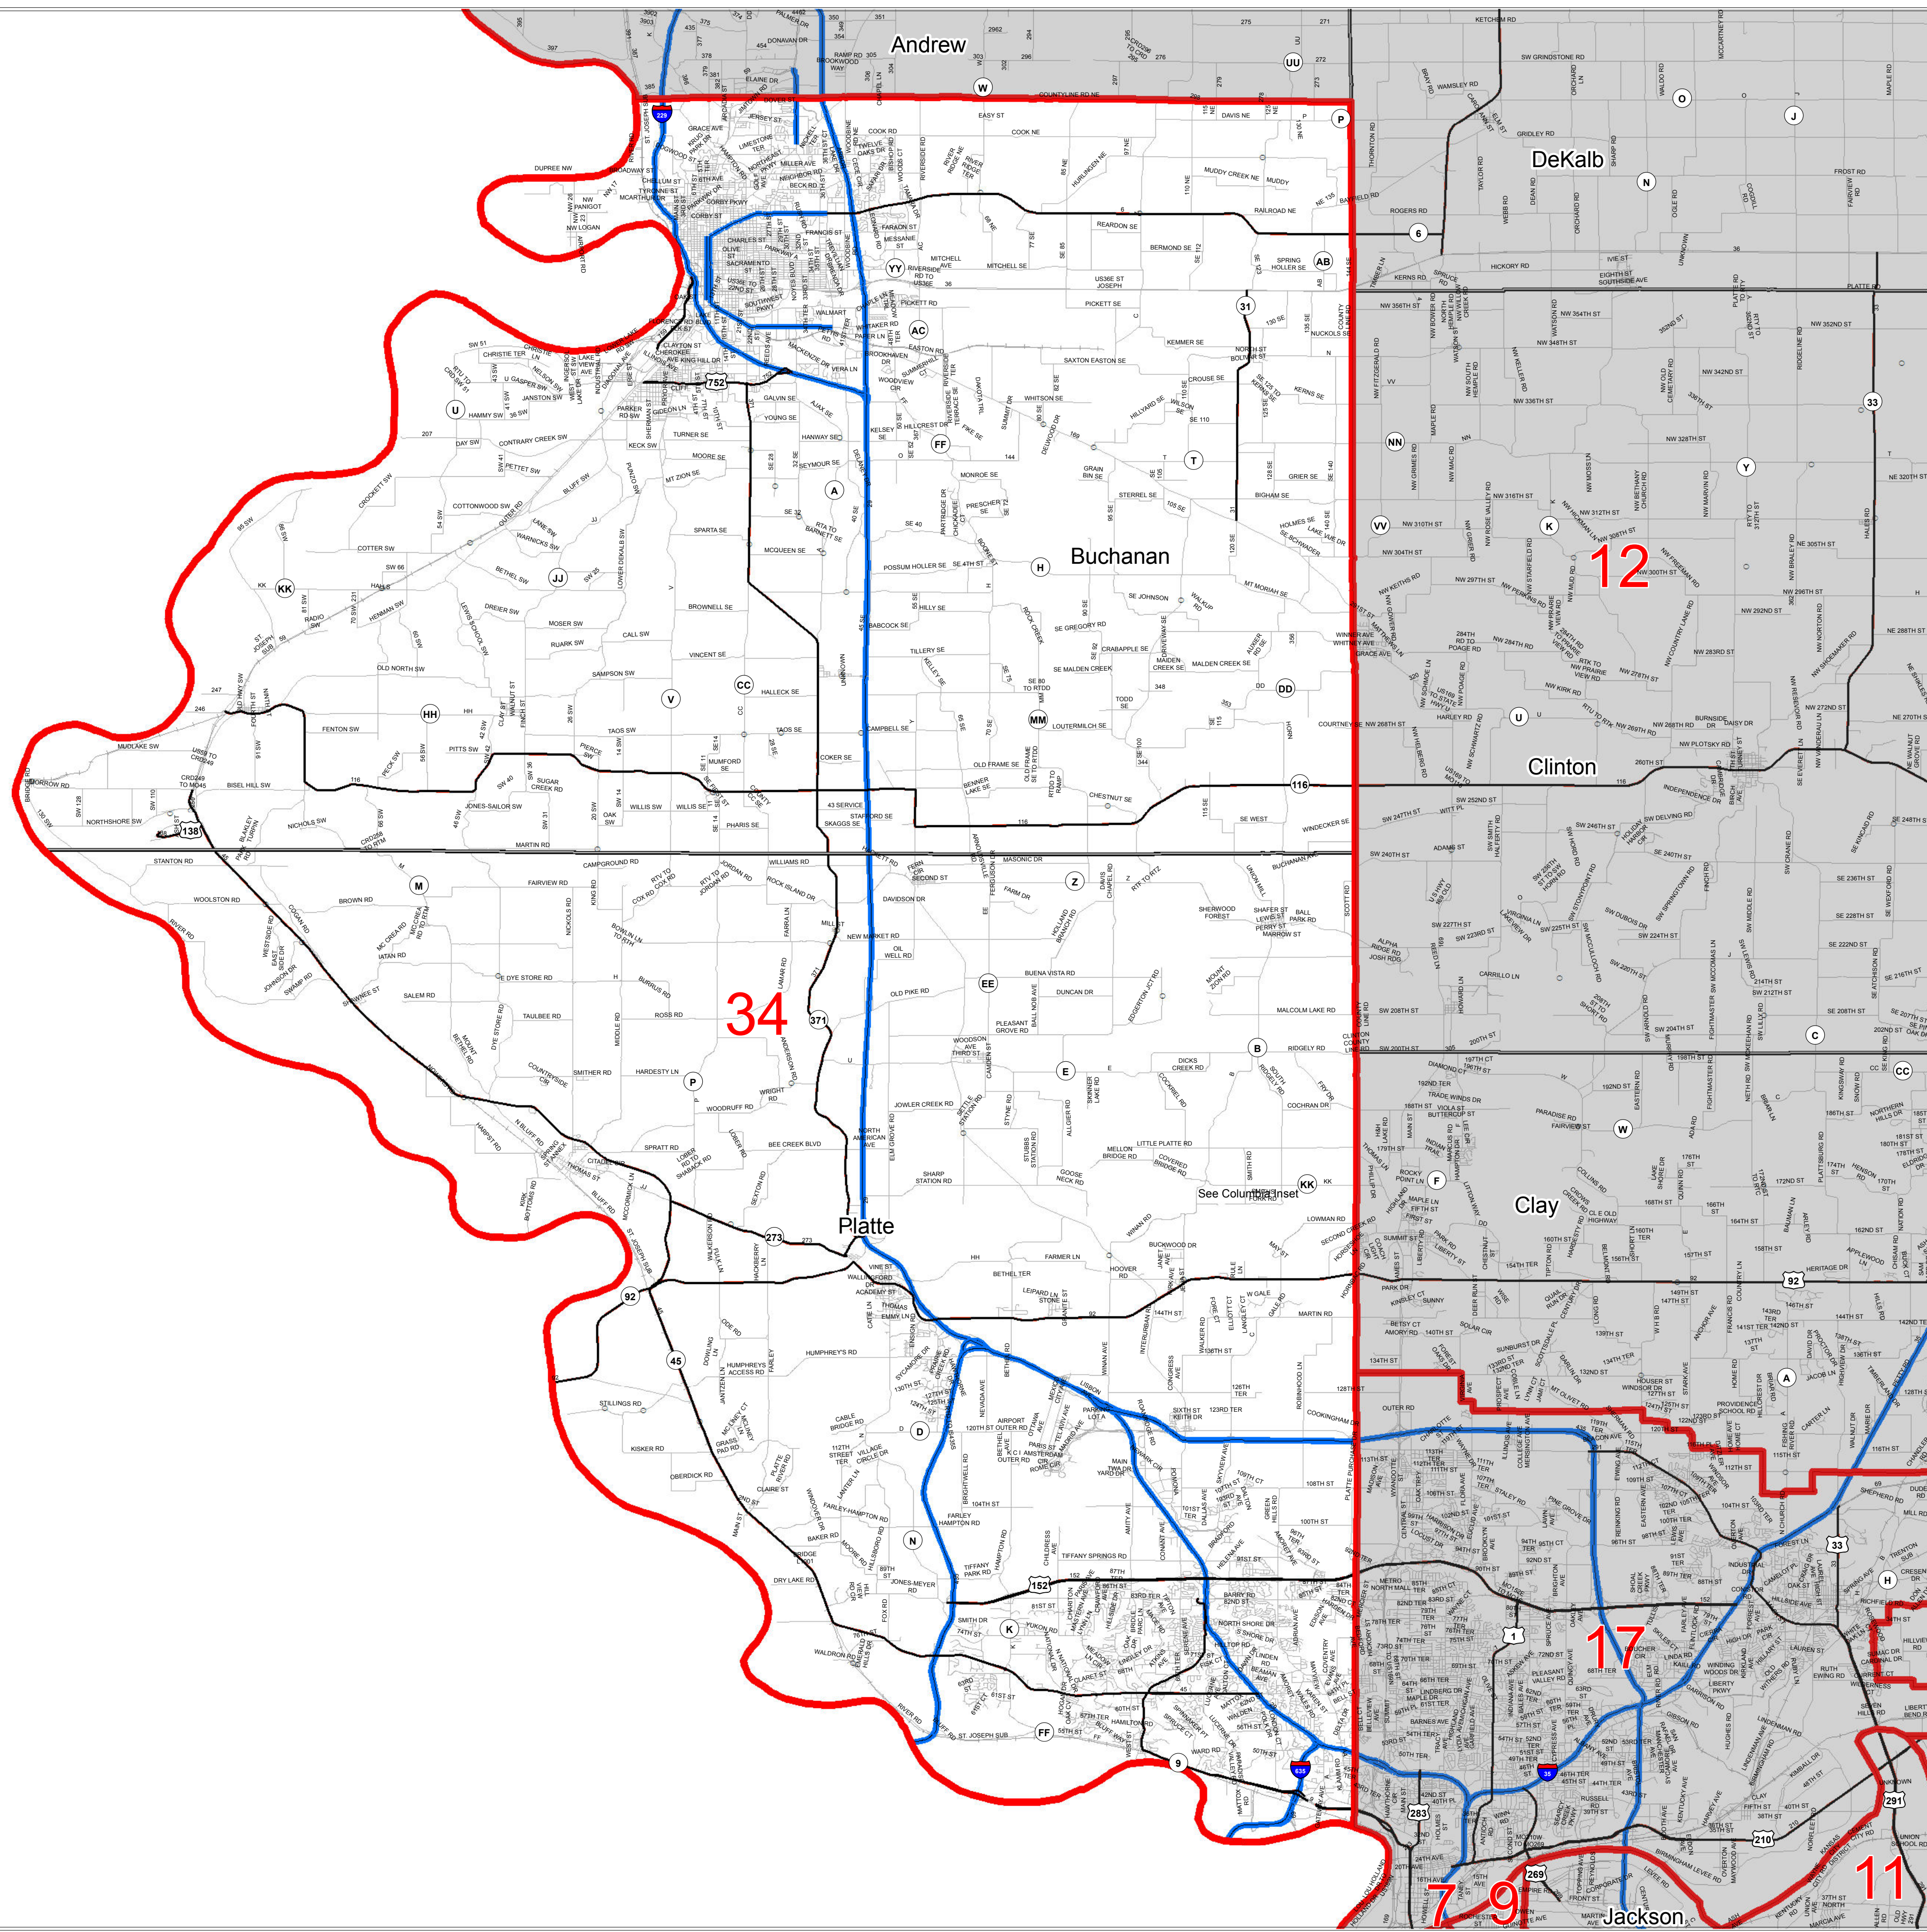

# Missouri Senate District Number 34

District 34

Map Sheet Extent

- Town
  - Senate District
  - Counties
  - Area Outside of Featured Senate District
- Note: \*Includes census designated places (CDPs).