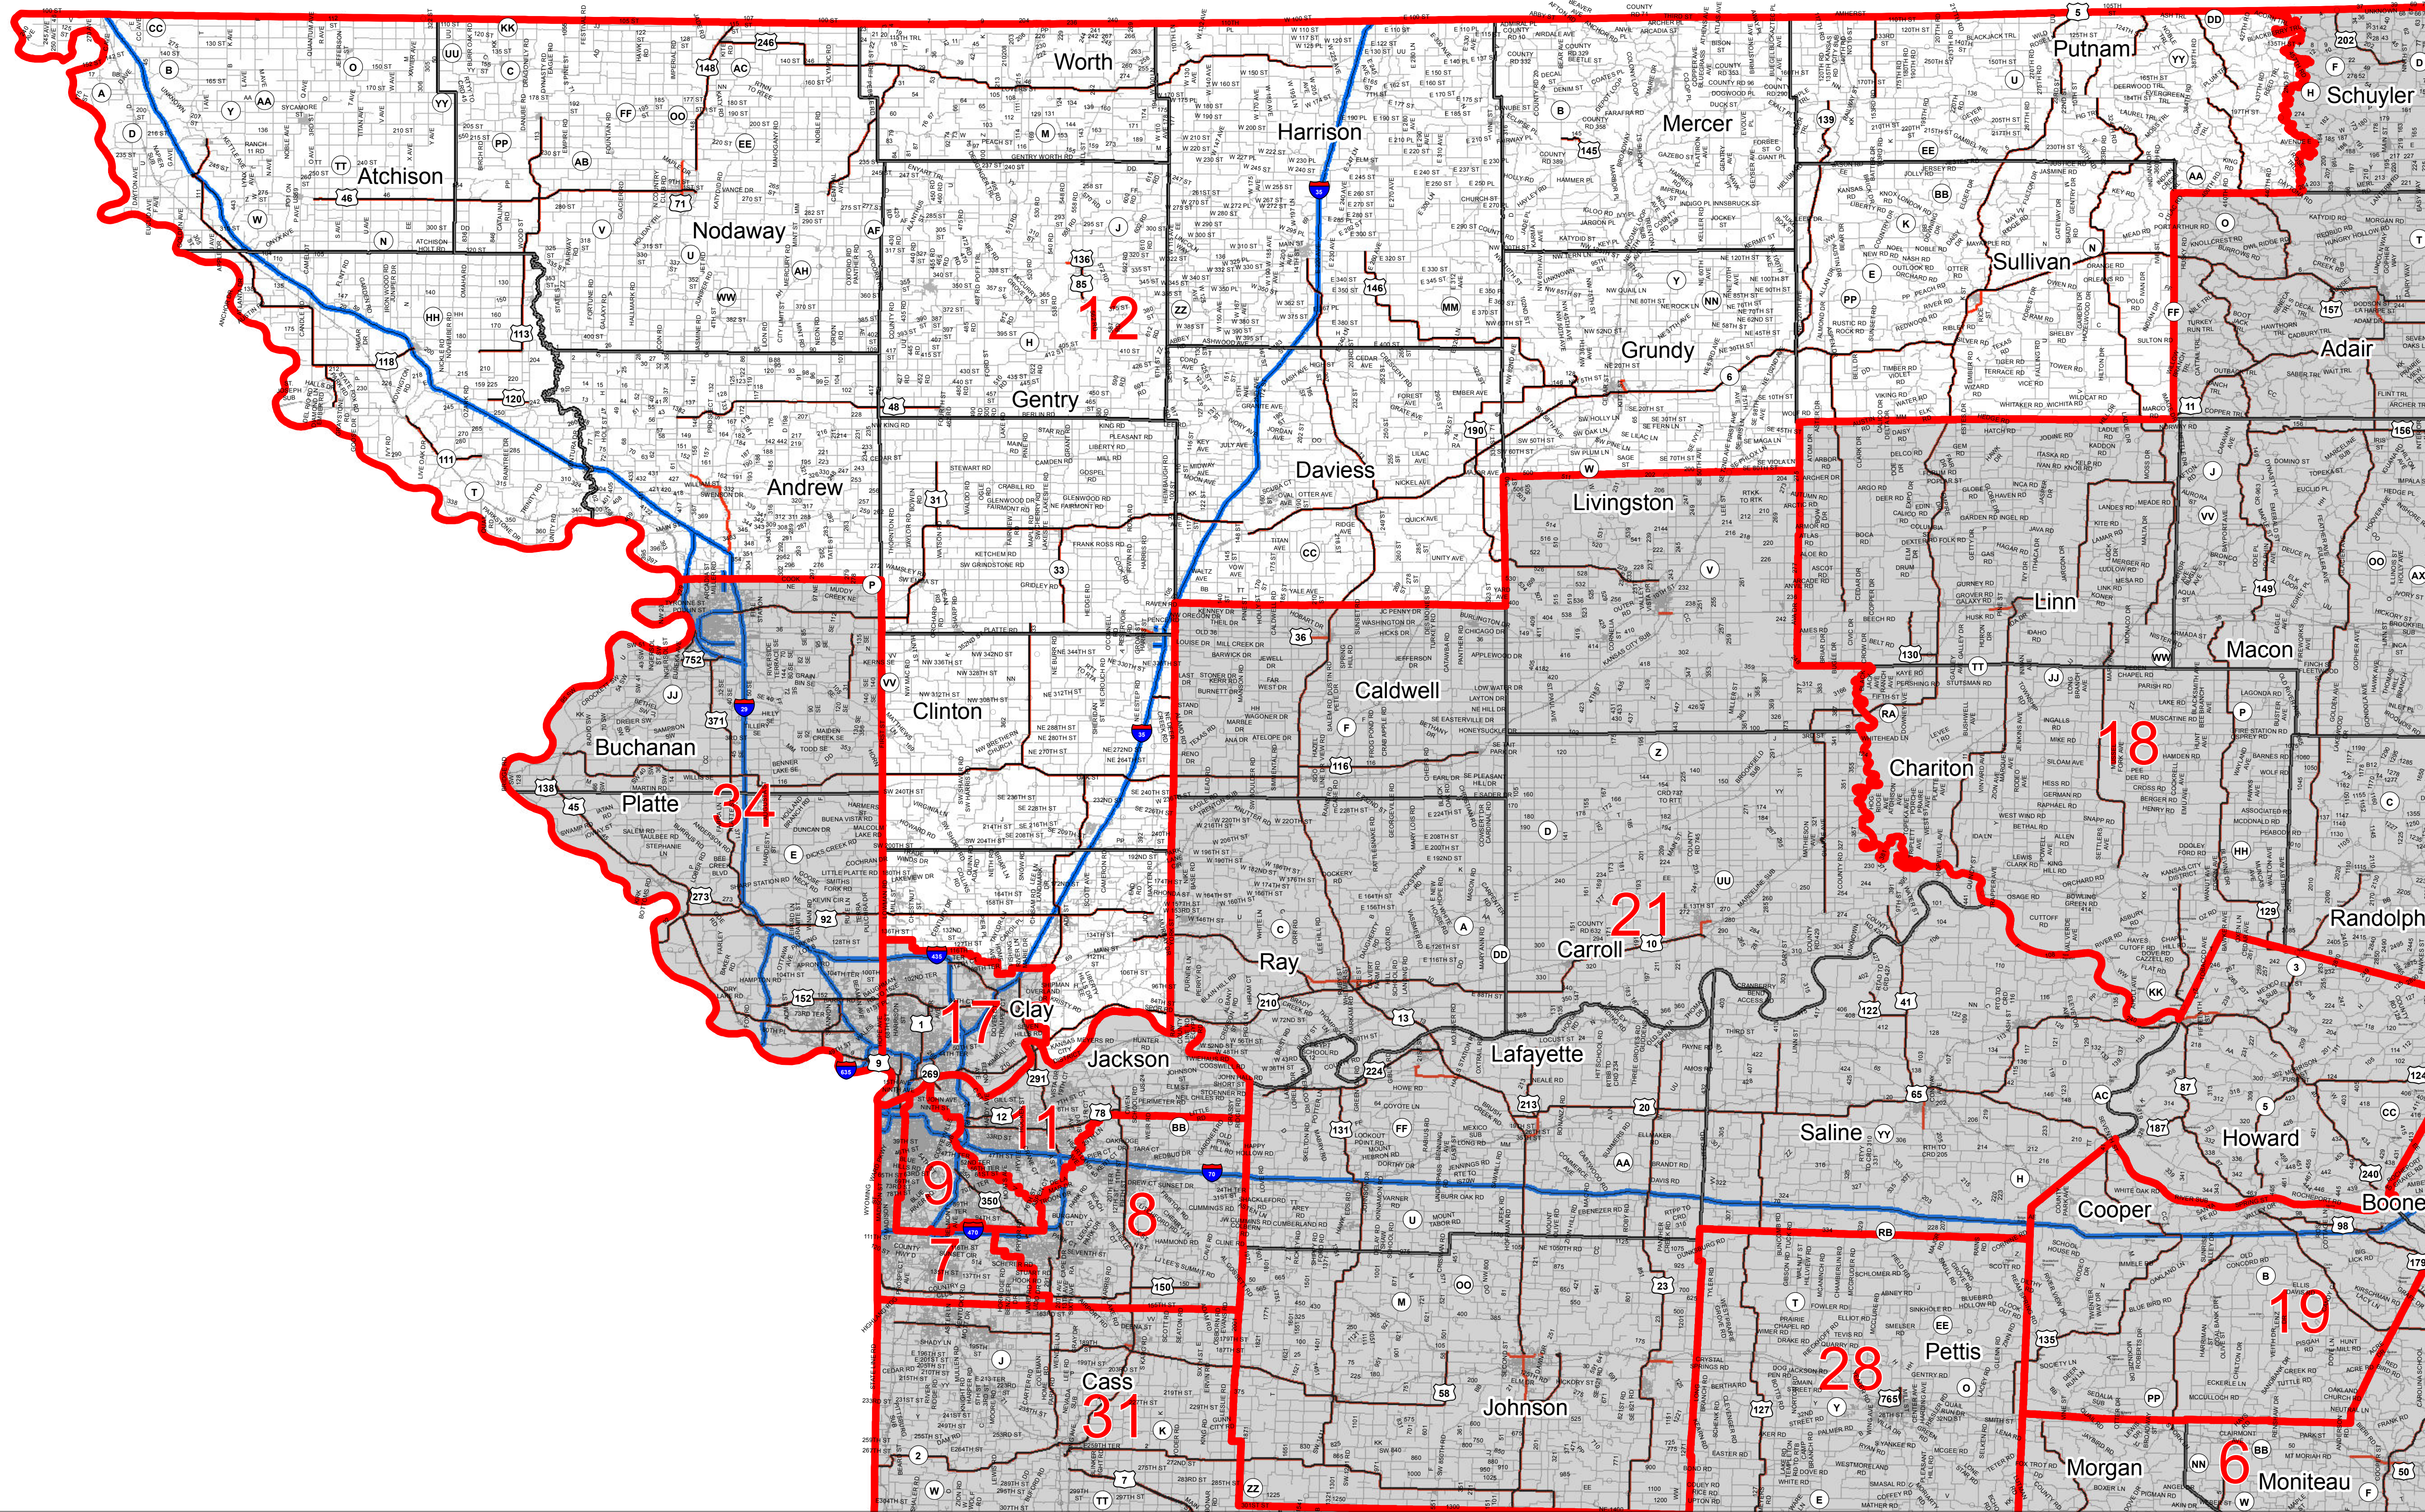

# Missouri Senate District Number 12

District 12

Map Sheet Extent

Legend:

- Town
- Counties
- Senate District
- Mississippi River
- Area Outside of Featured Senate District

Note: \*Includes census designated places (CDPs).