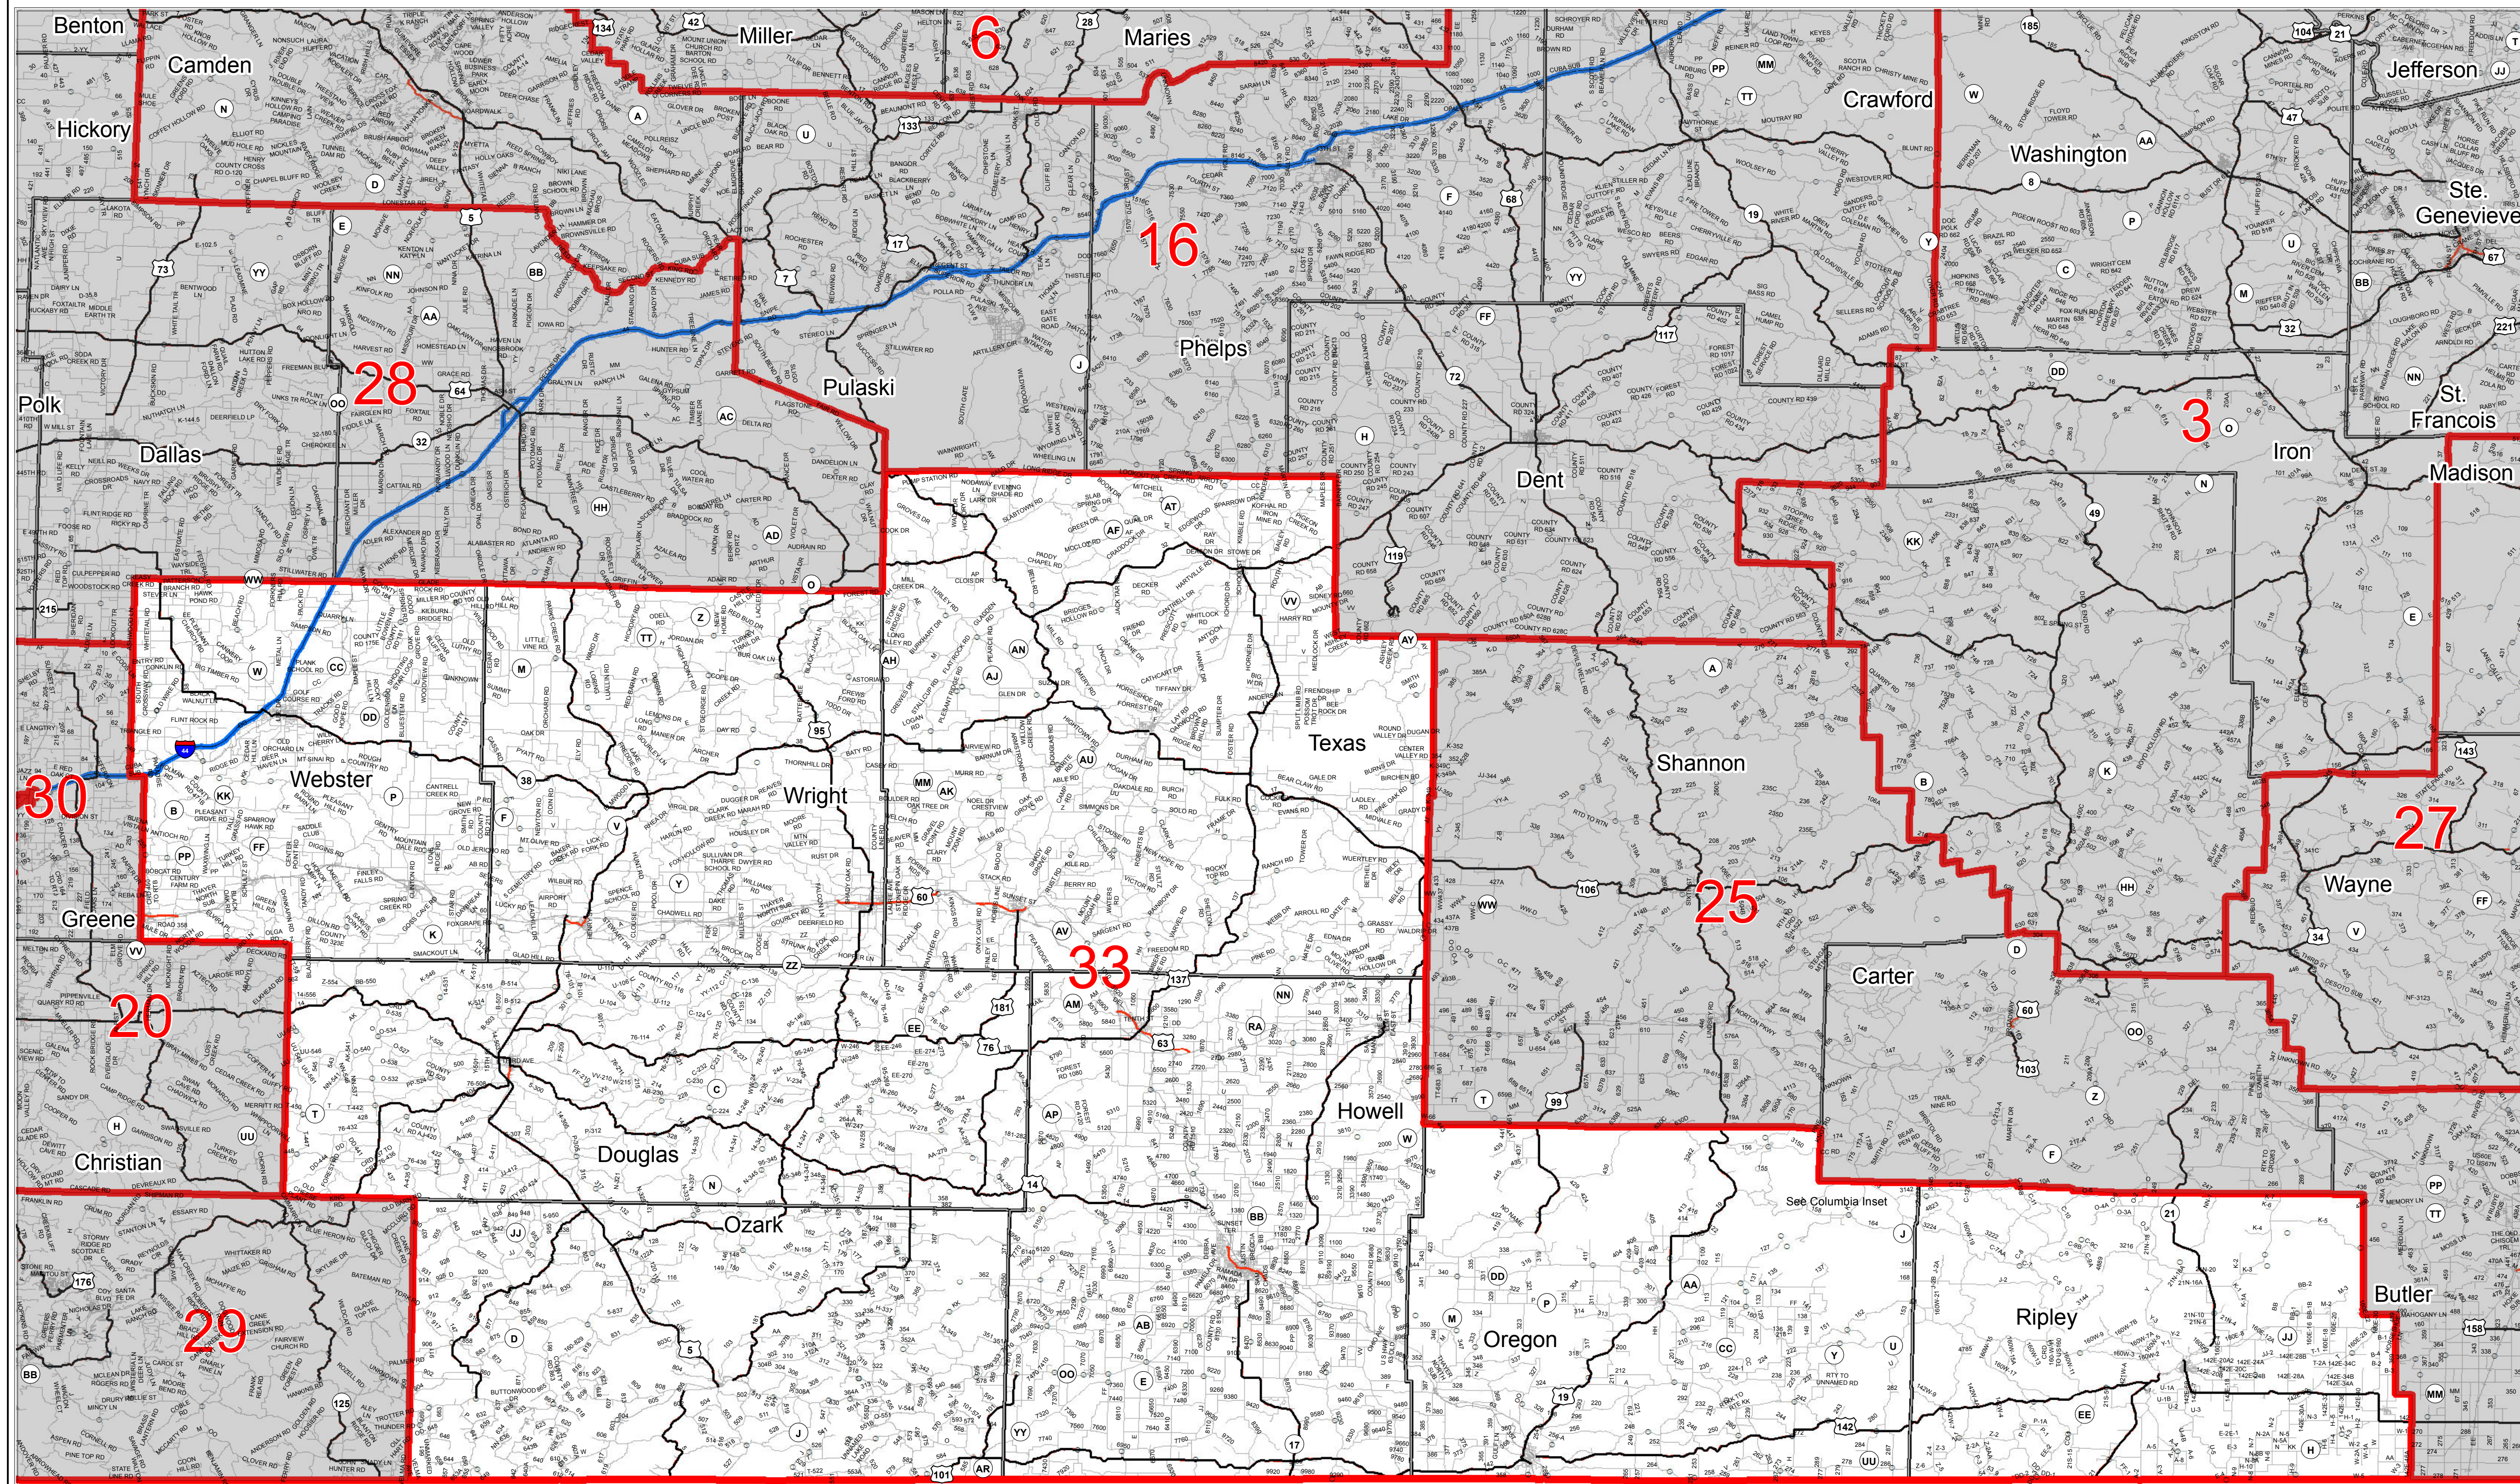

Missouri Senate District Number 33

Legend:

- Town
- Senate District
- Counties
- Area Outside of Featured Senate District

Note: *Includes census designated places (CDPs).