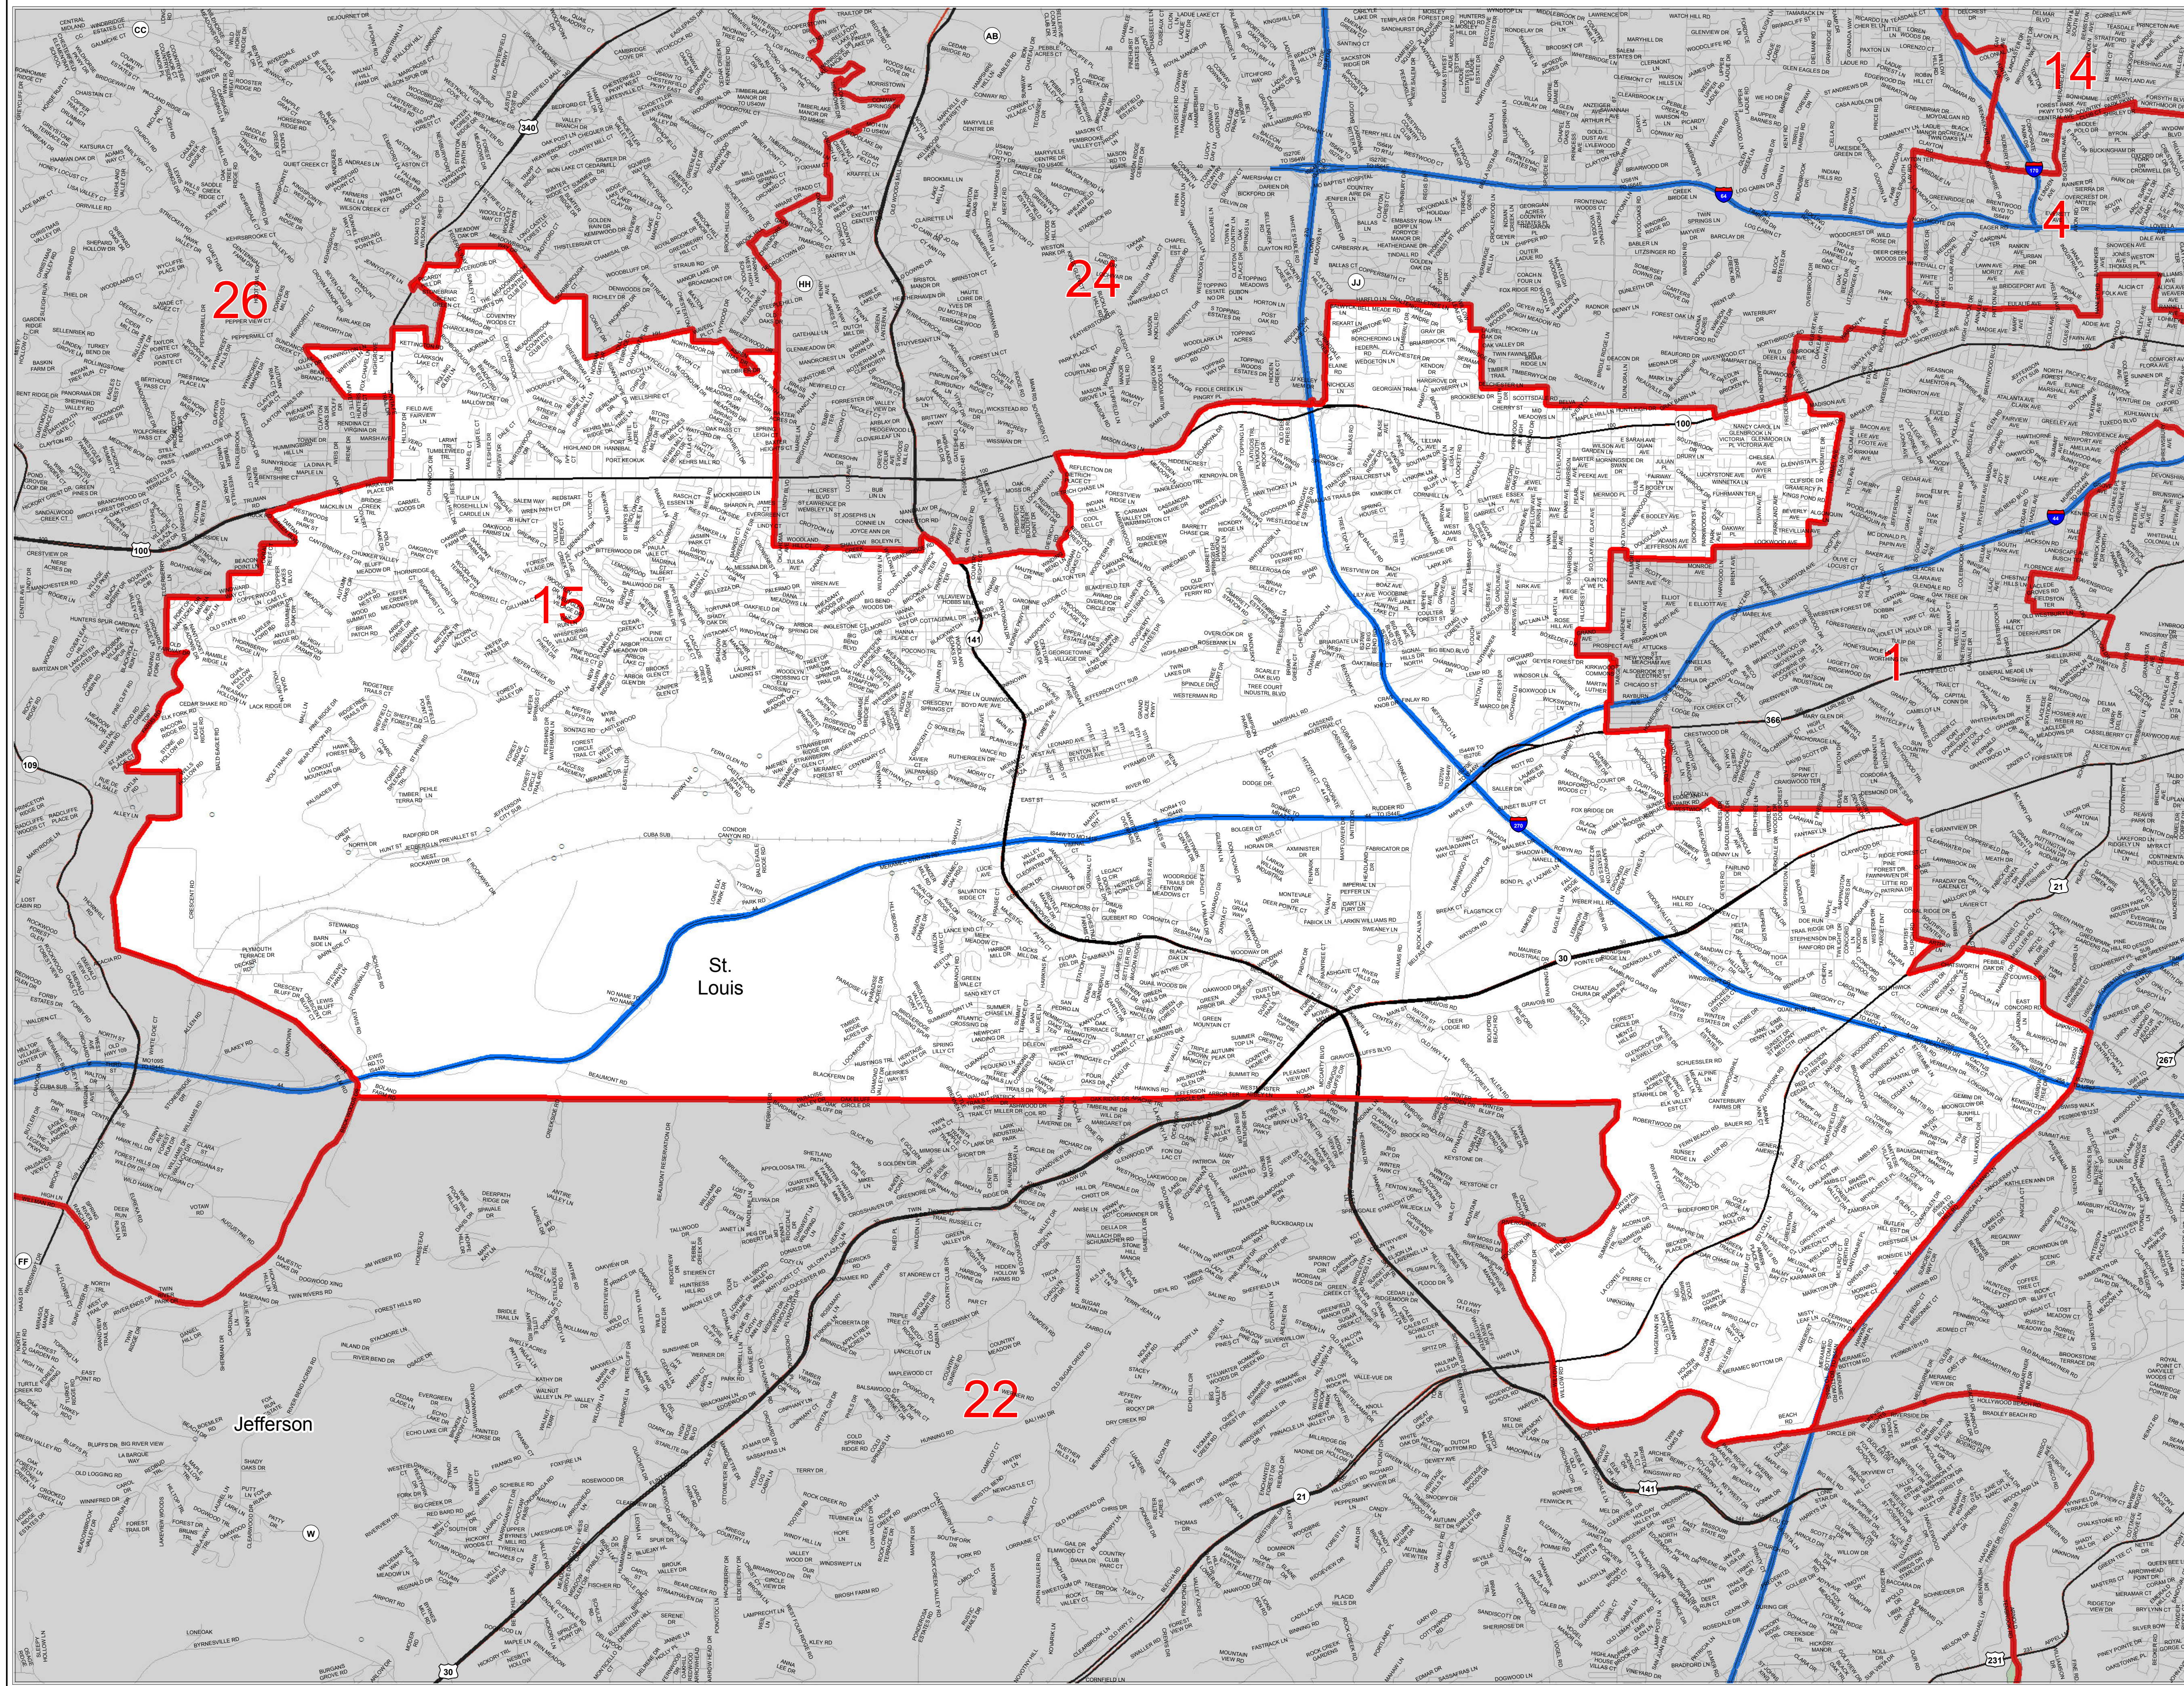

Missouri Senate District Number 15

District 15

Map Sheet Extent

- Town
 - Counties
 - Senate District
 - Mississippi River
 - Area Outside of Featured Senate District
- Note: *Includes census designated places (CDPs).