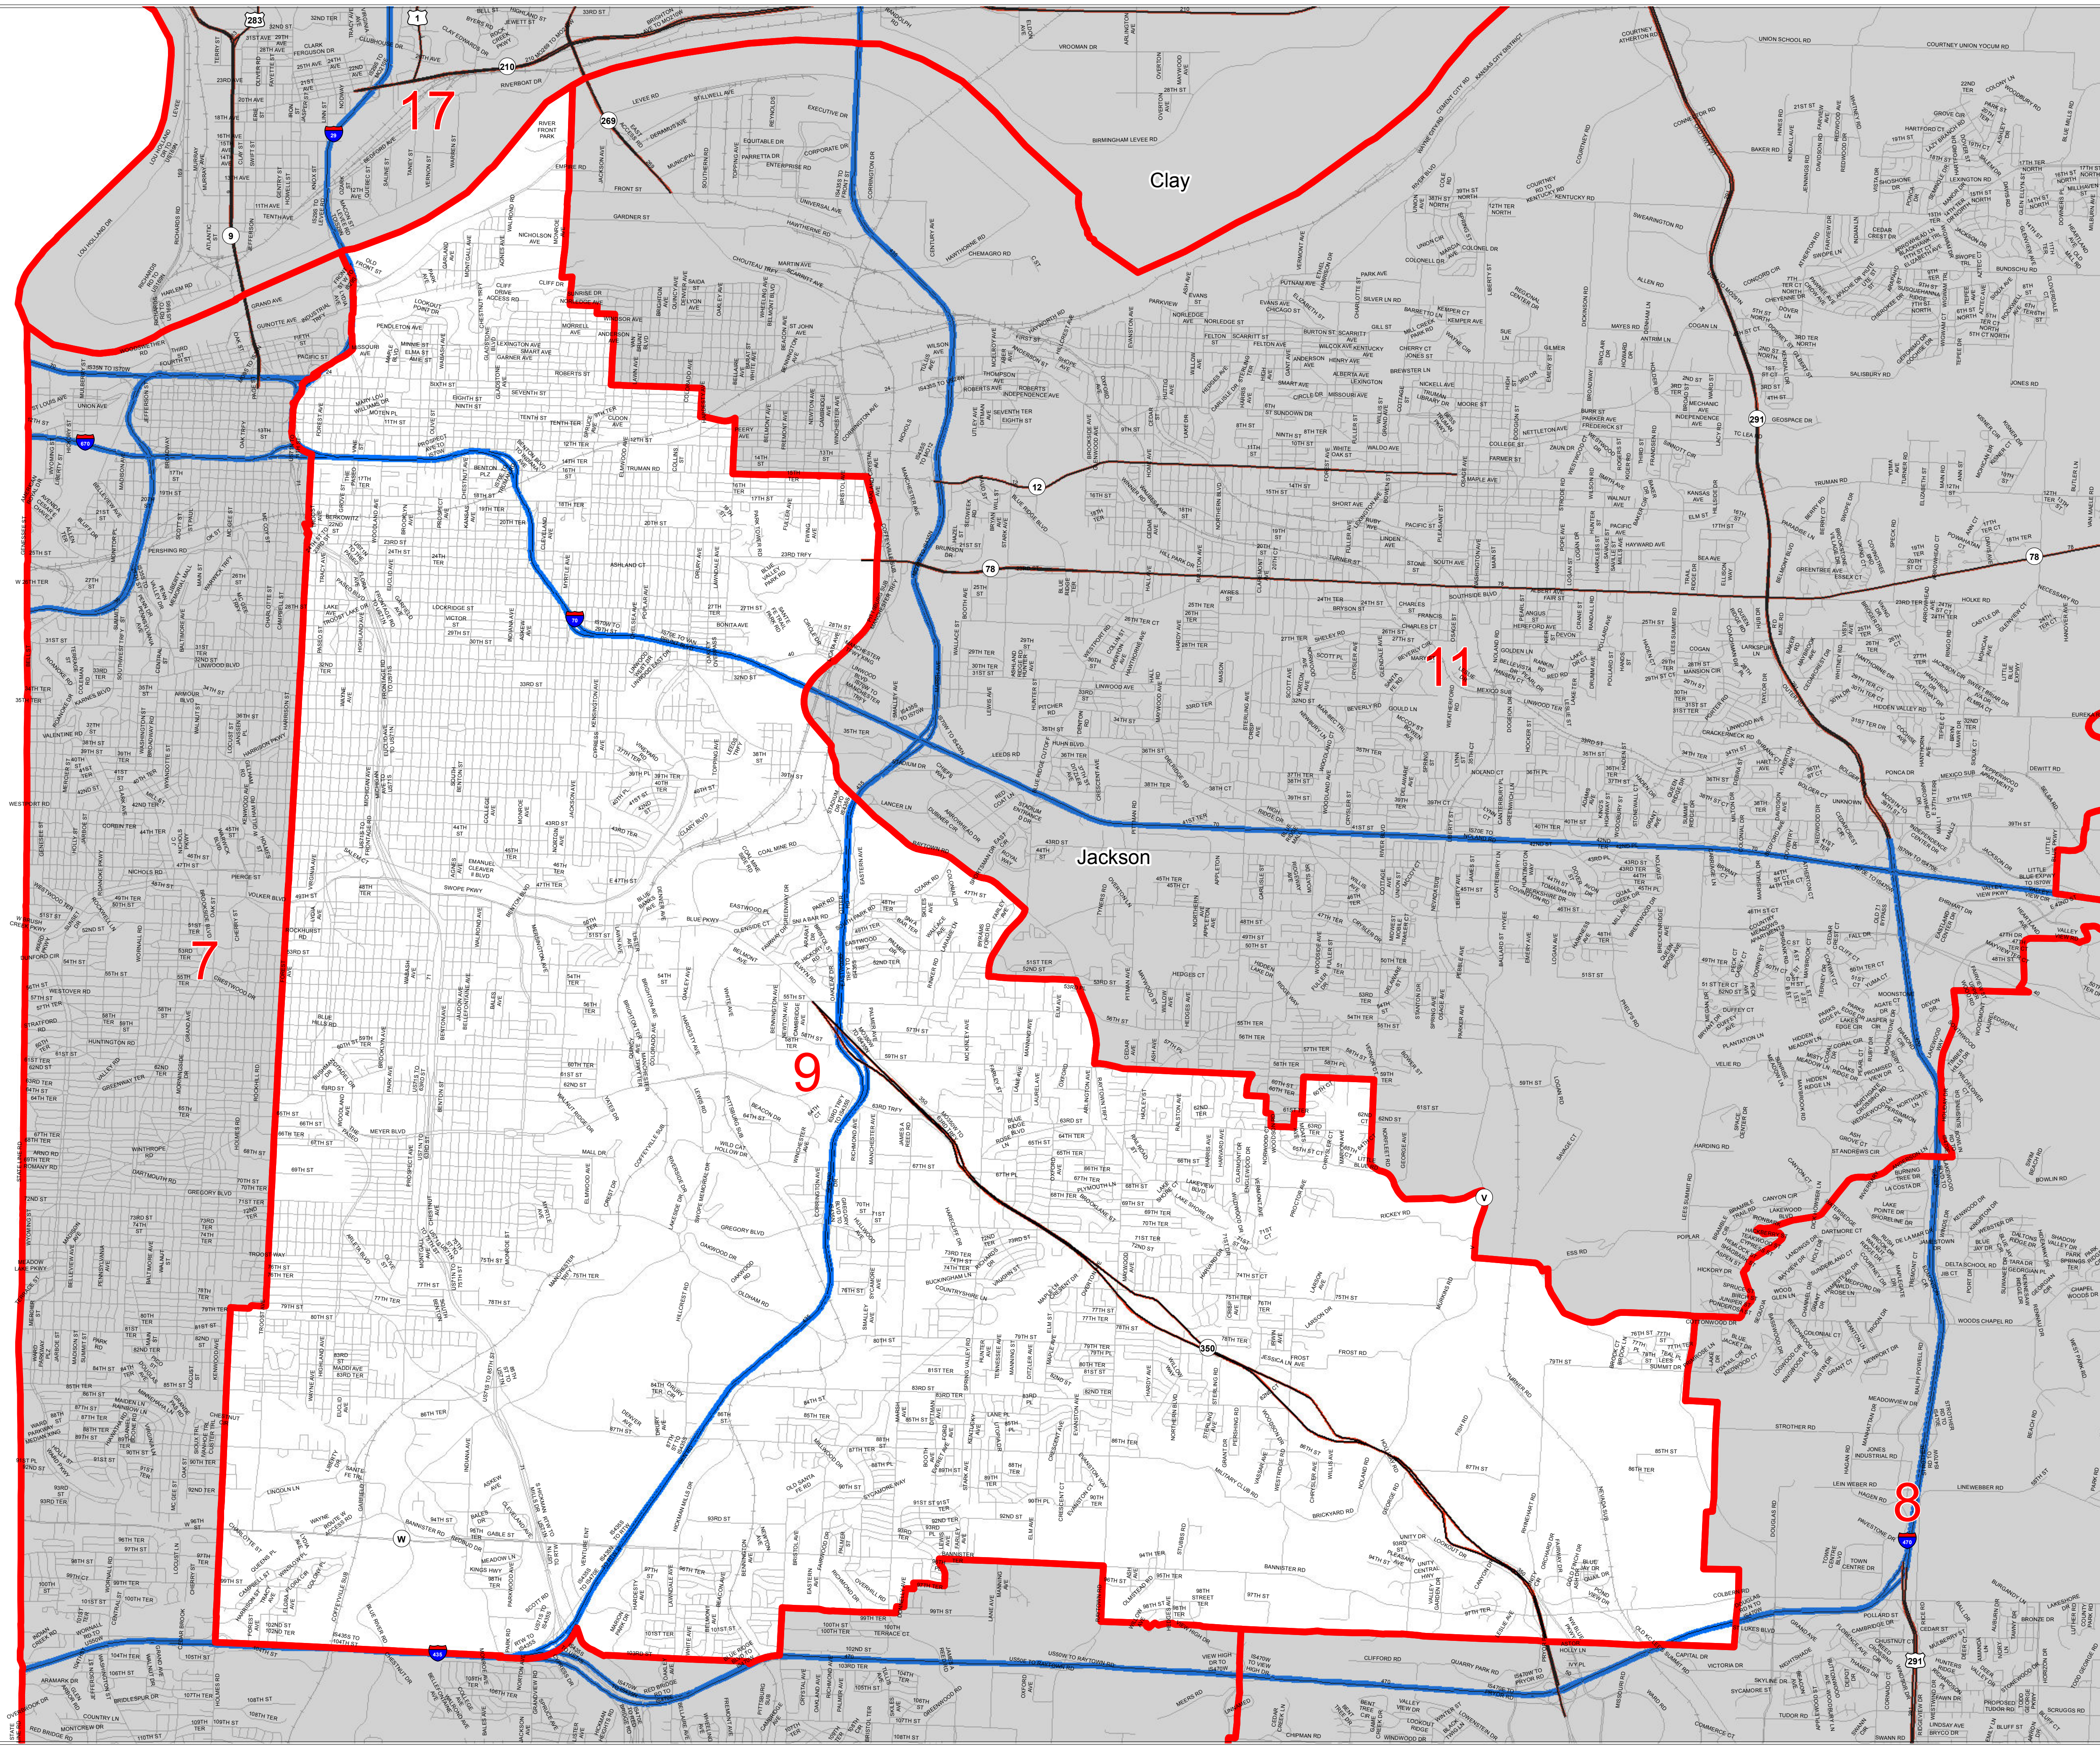

Missouri Senate District Number 9

Platte

District 9

Map Sheet Extent

- Town
 - Counties
 - Senate District
 - Mississippi River
 - Area Outside of Featured Senate District
- Note: *Includes census designated places (CDPs).