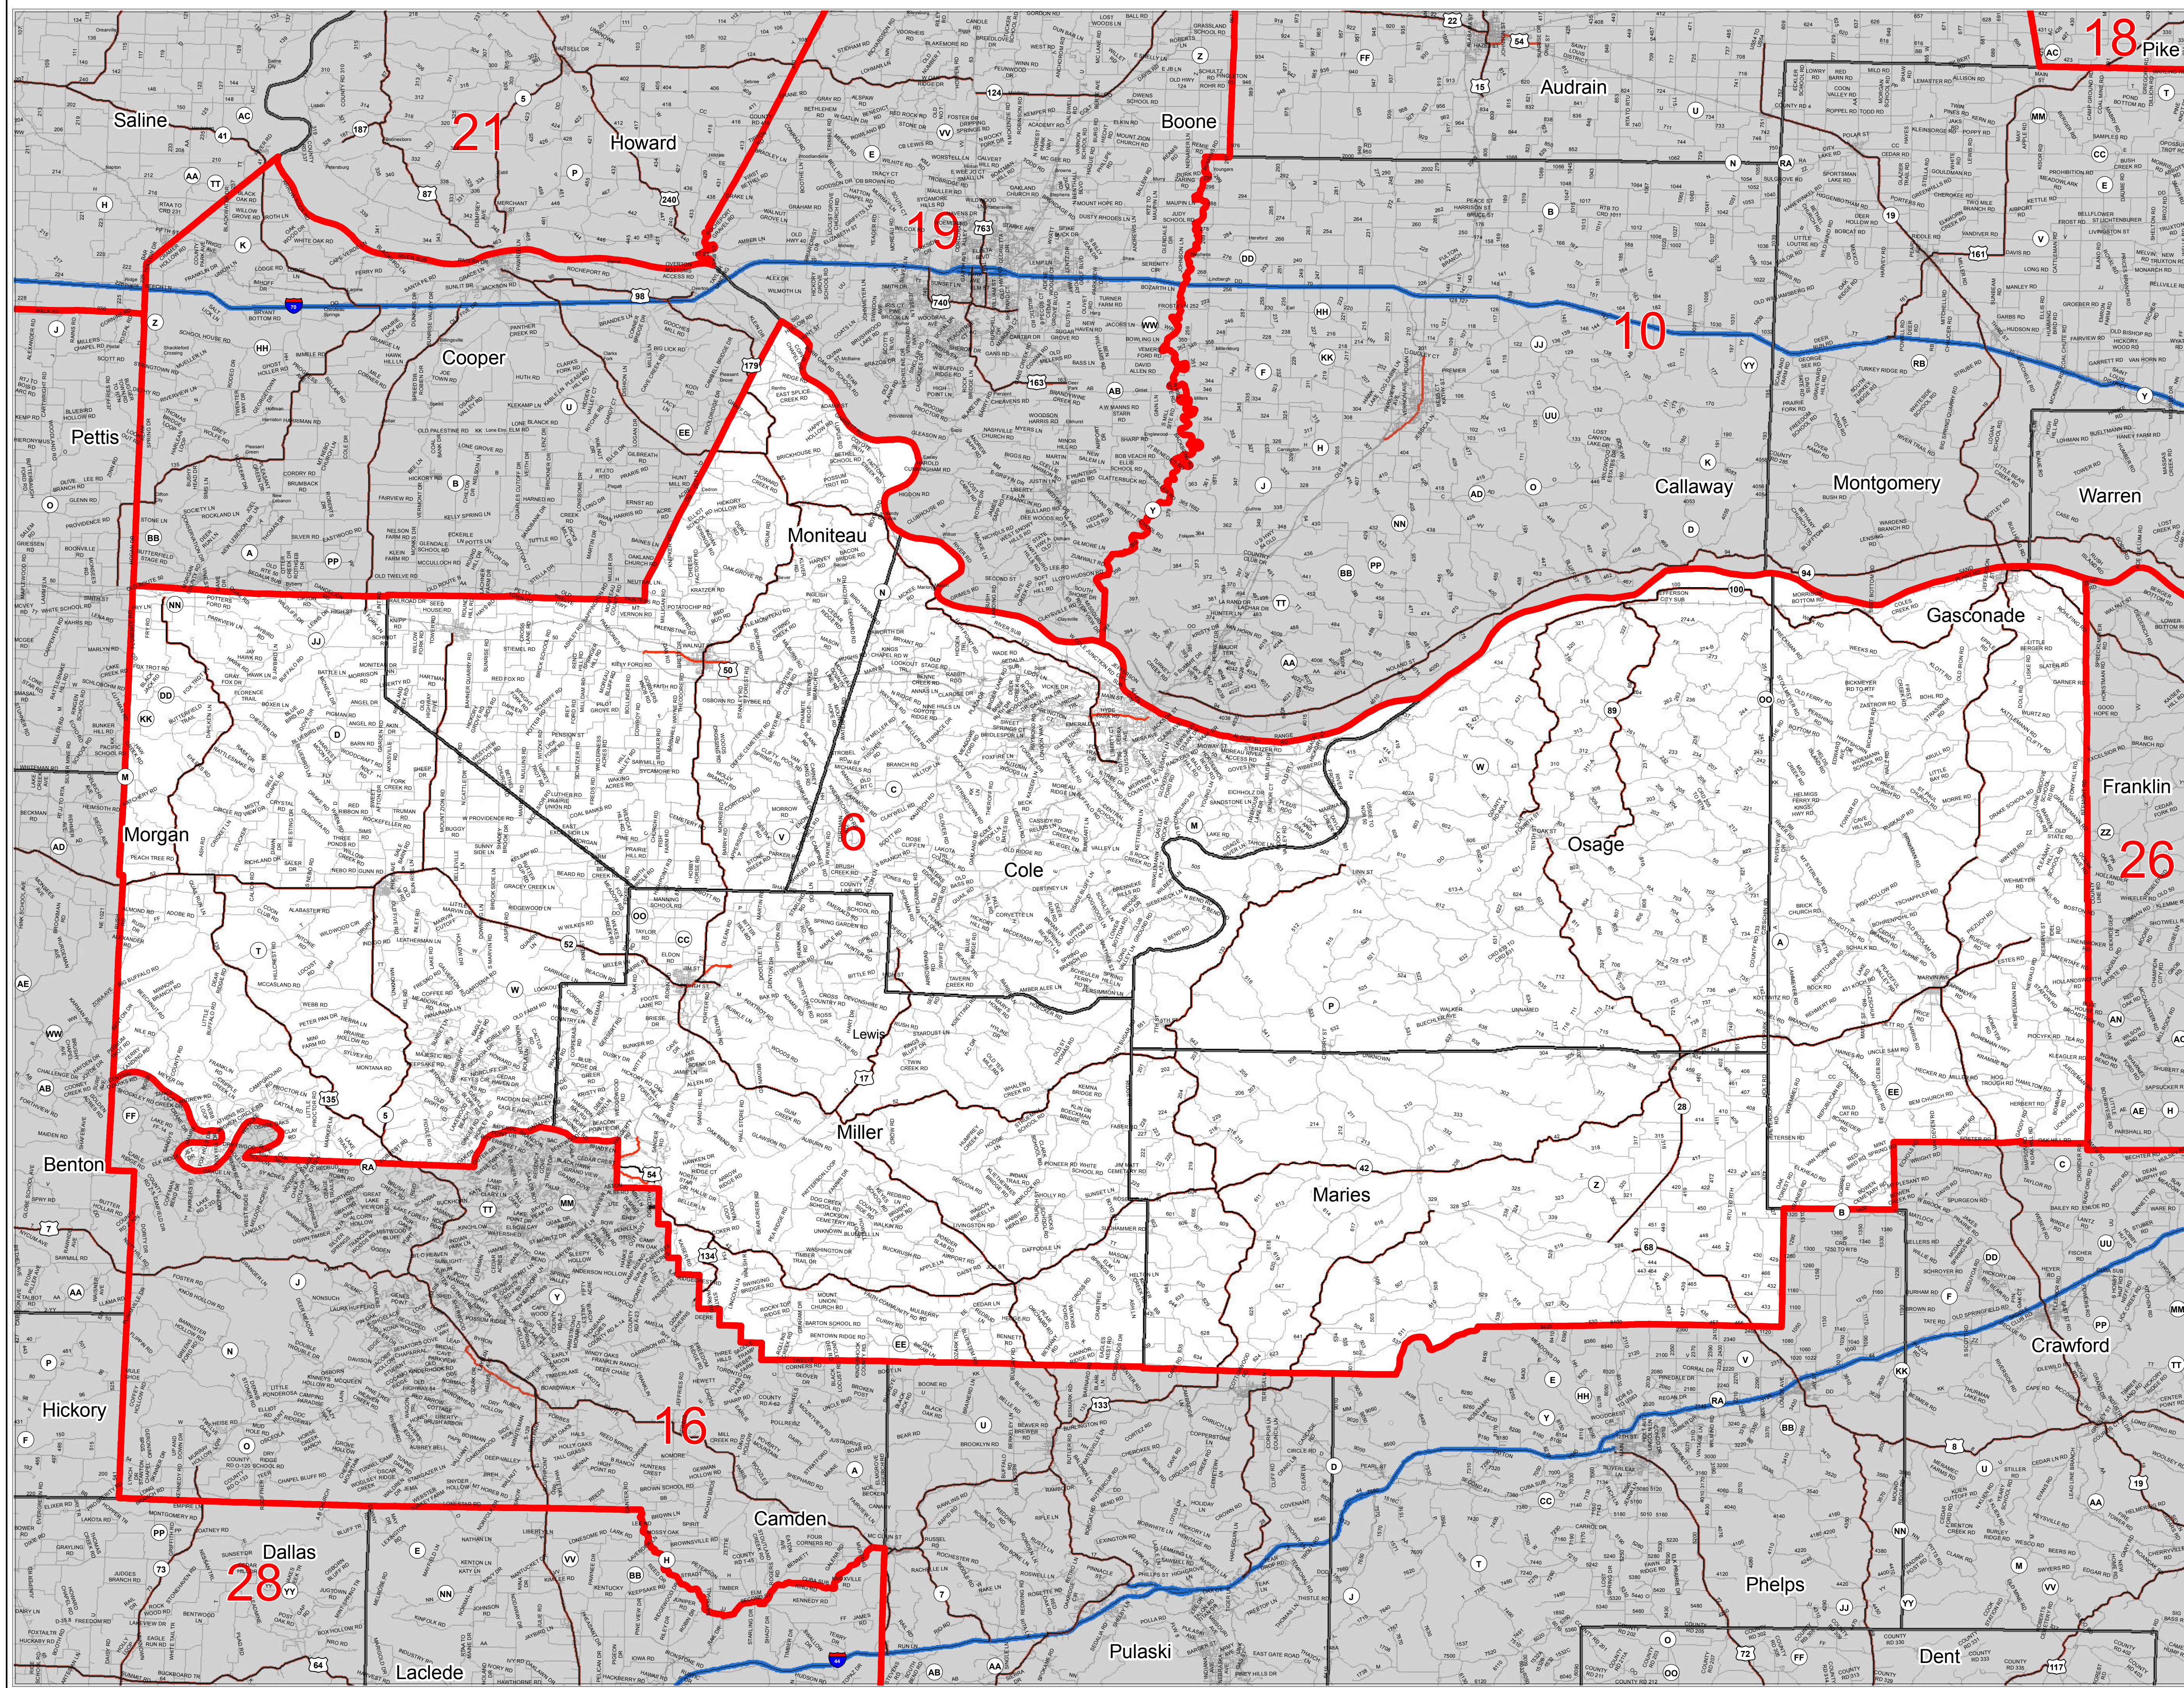

# Missouri Senate District Number 6

District 6

Map Sheet Extent

Legend:

- Town
- Counties
- Senate District
- Mississippi River
- Area Outside of Featured Senate District

Note: \*Includes census designated places (CDPs).