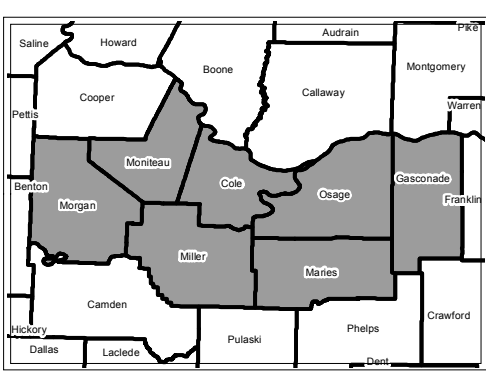

# Missouri Senate District Number 6

District 6

Map Sheet Extent

Legend:

- Town
- Counties
- Senate District
- Mississippi River
- Area Outside of Featured Senate District

Note: \*Includes census designated places (CDPs).