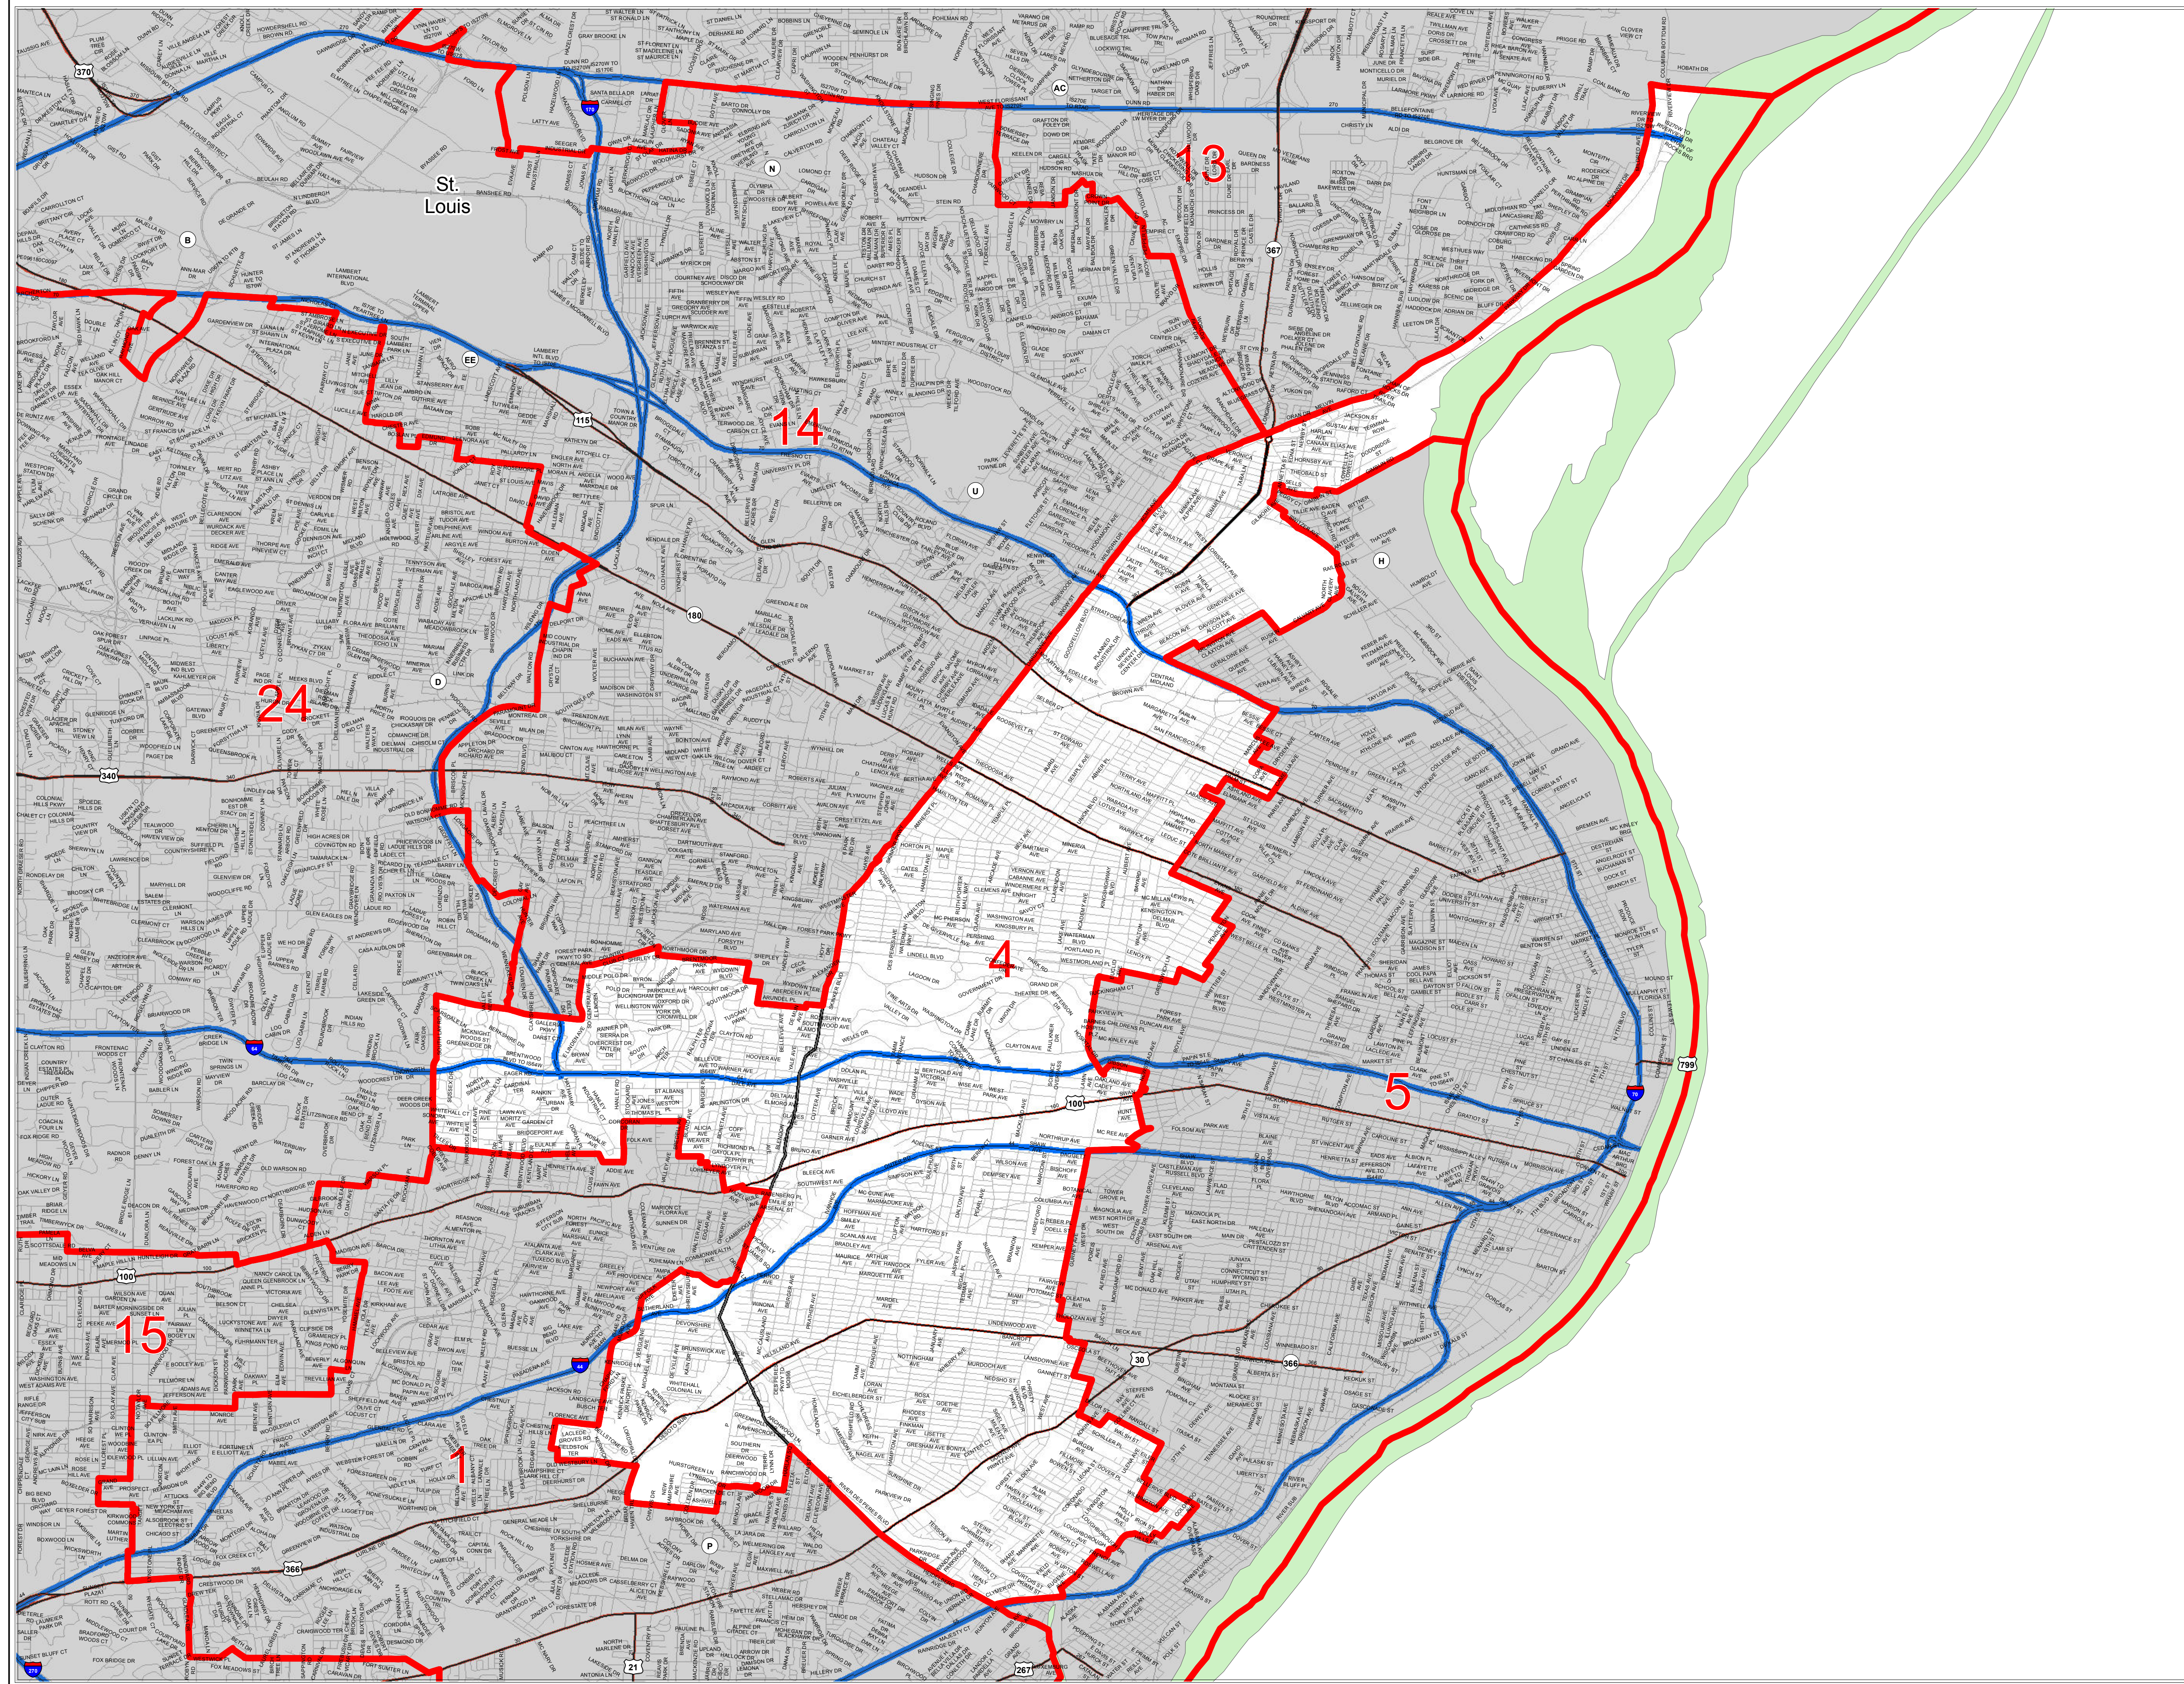

Missouri Senate District Number 4

District 4

Map Sheet Extent

Legend:

- Town
- Counties
- Senate District
- Mississippi River
- Area Outside of Featured Senate District

Note: *Includes census designated places (CDPs).