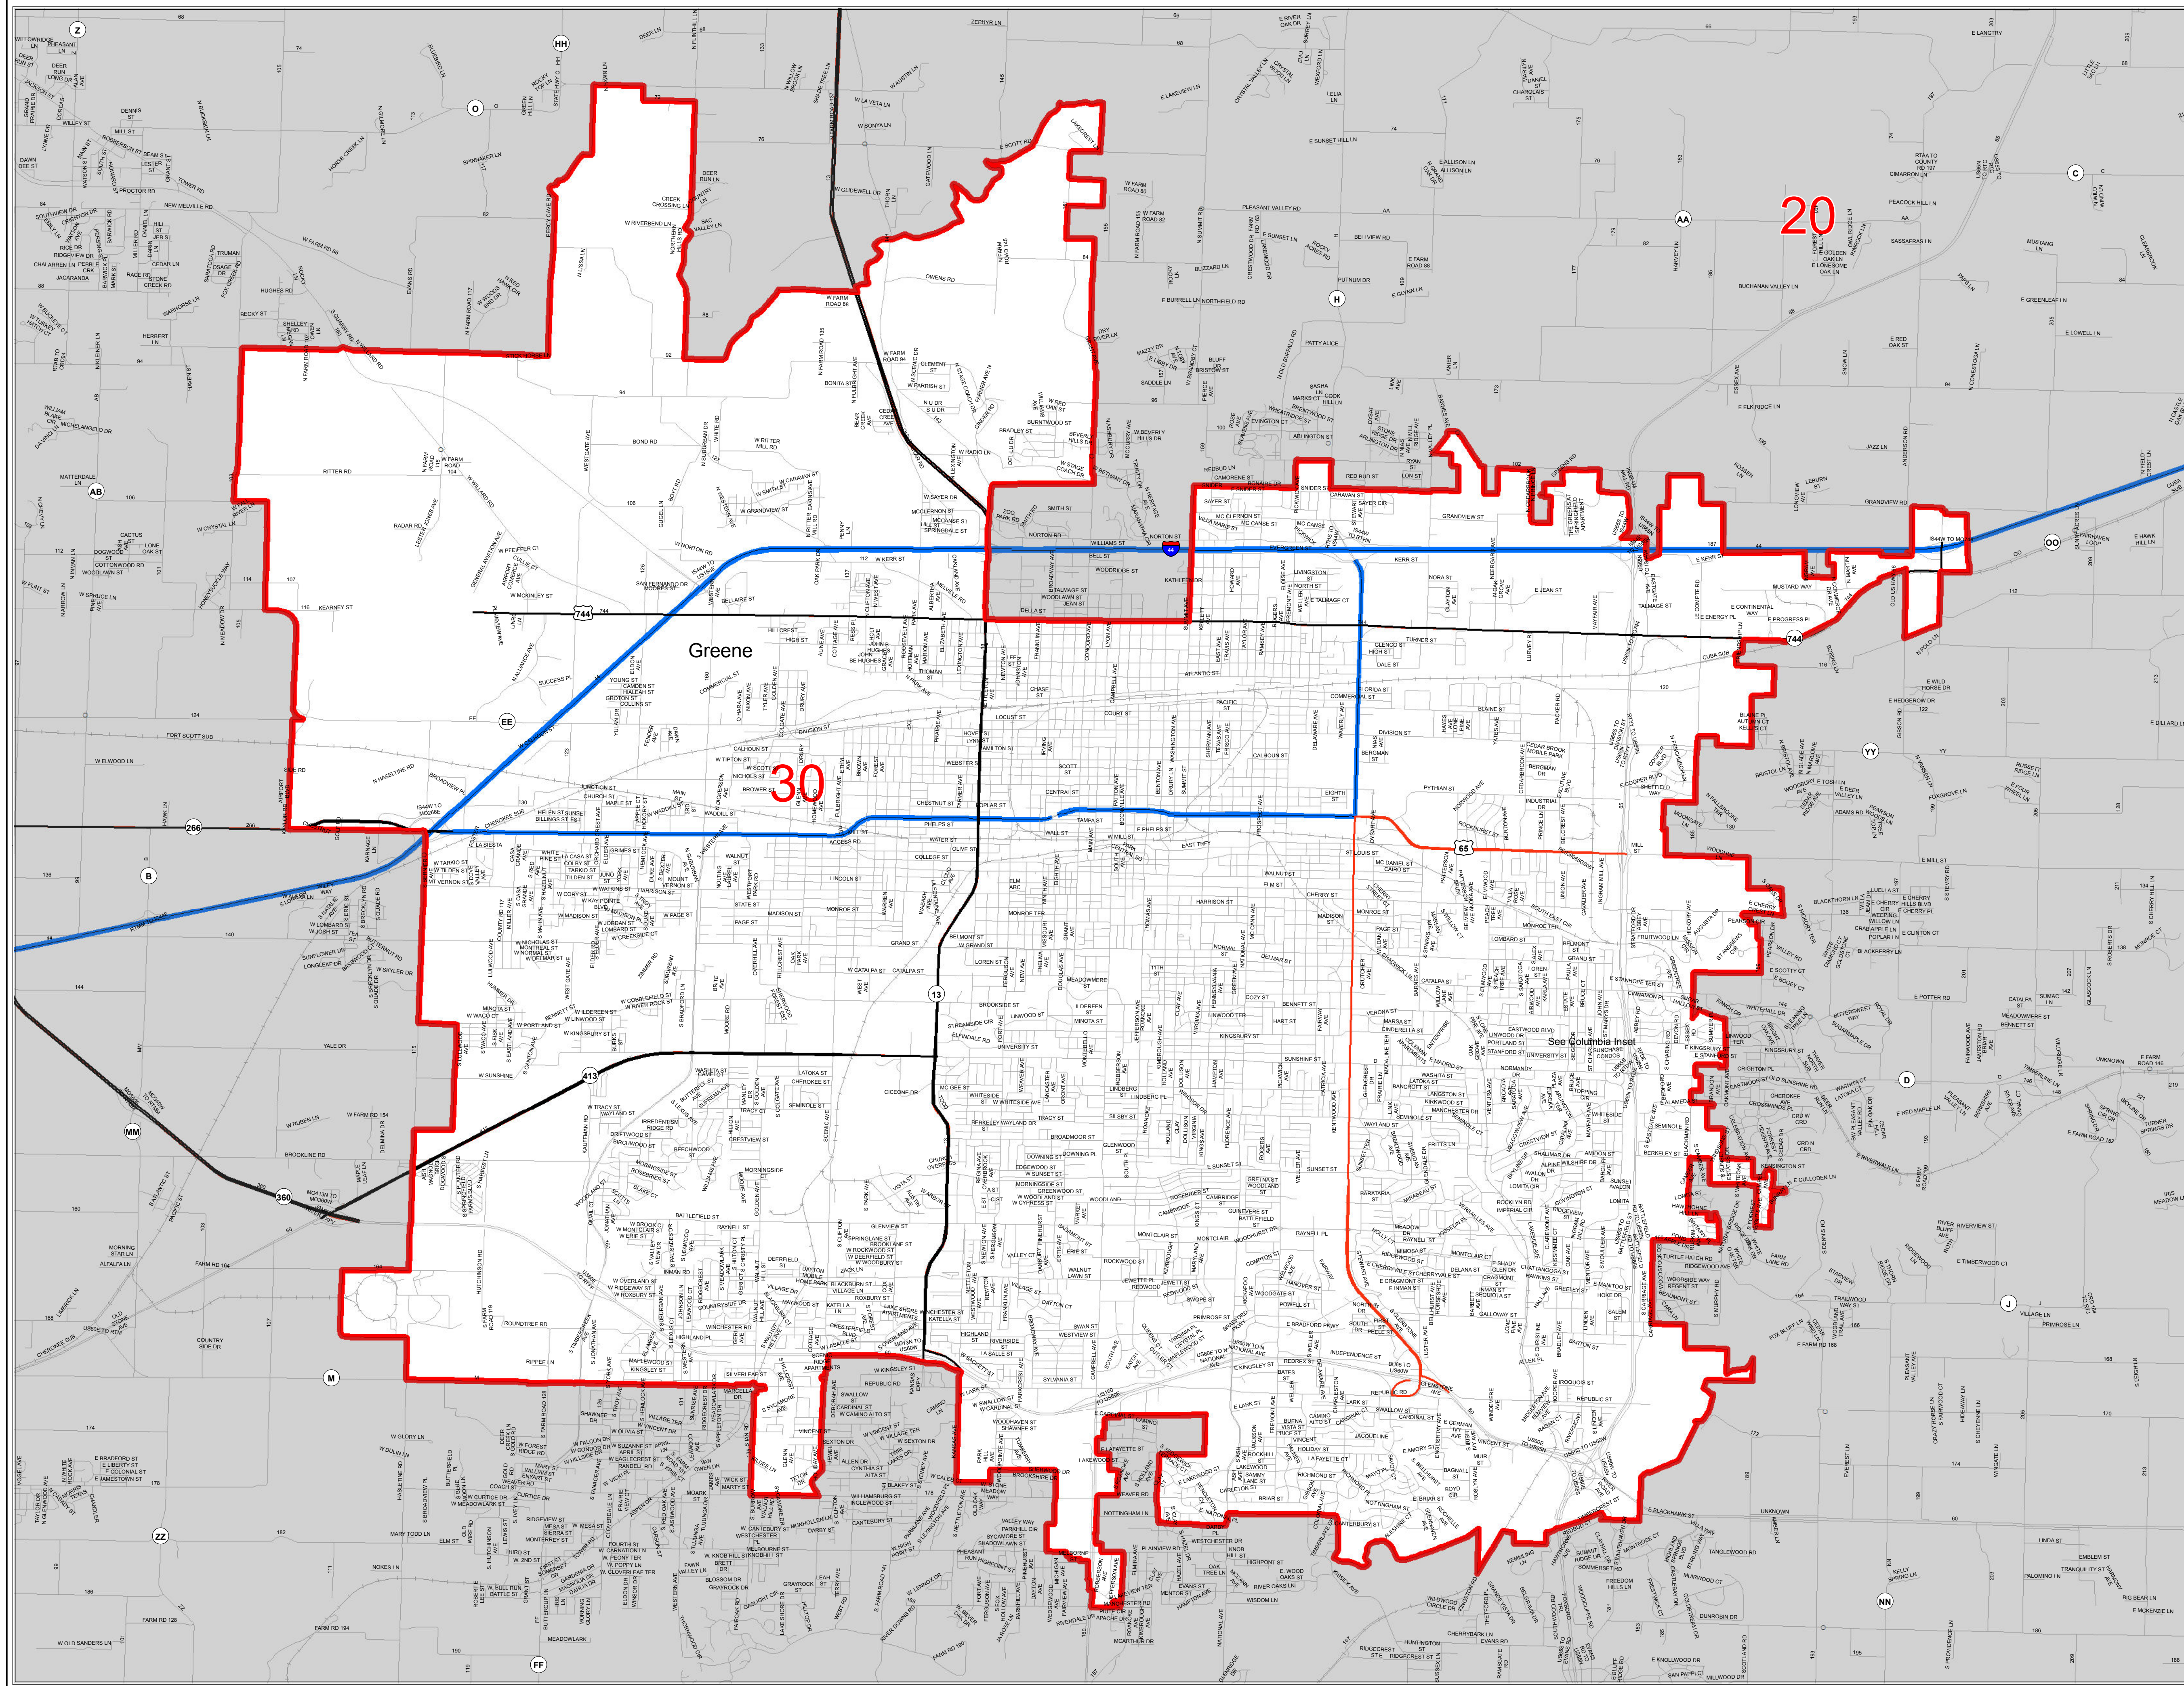

Missouri Senate District Number 30

District 30

Map Sheet Extent

Legend:

- Town
- Senae District
- Counties
- Area Outside of Featured Senae District

Note: *Includes census designated places (CDPs).