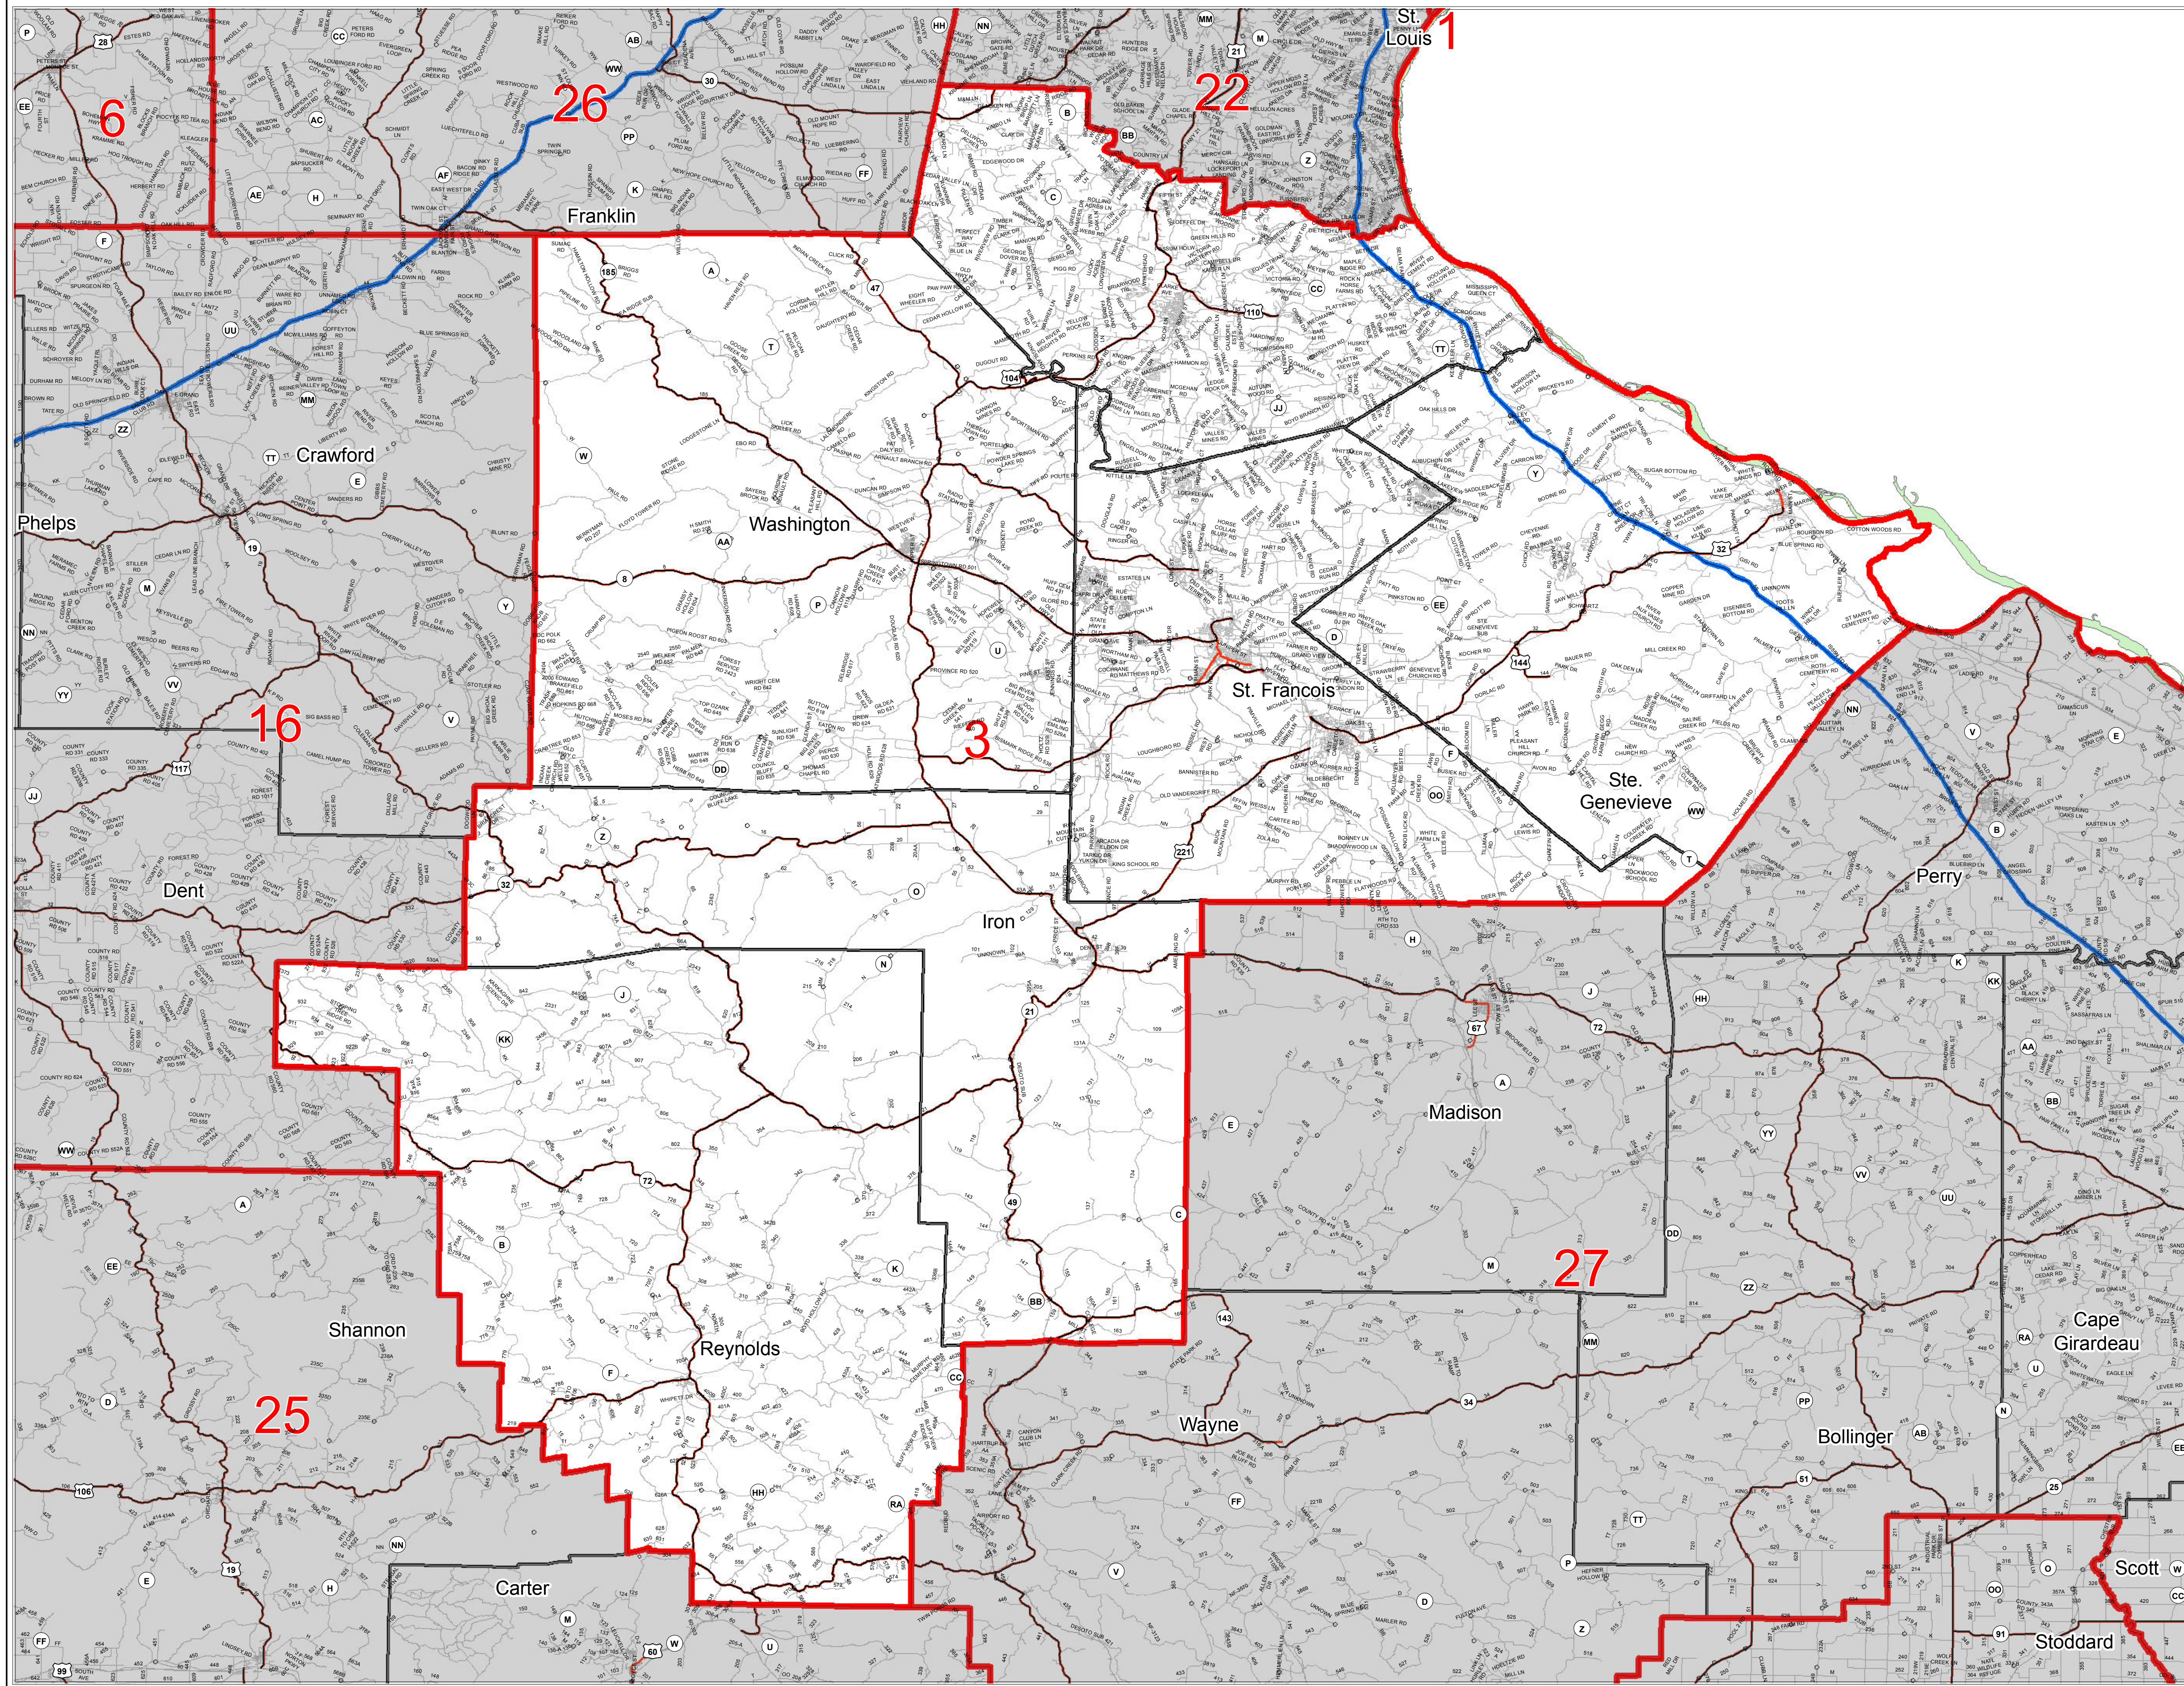

Missouri Senate District Number 3

District 3

Map Sheet Extent

Legend:

- Town
- Counties
- Senate District
- Mississippi River
- Area Outside of Featured Senate District

Note: *Includes census designated places (CDPs).