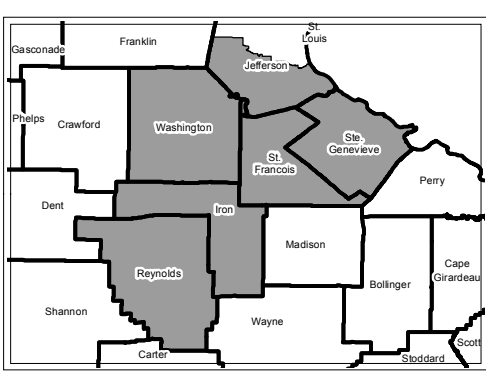

Missouri Senate District Number 3

District 3

Map Sheet Extent

Legend:

- Town
- Counties
- Senate District
- Mississippi River
- Area Outside of Featured Senate District

Note: *Includes census designated places (CDPs).