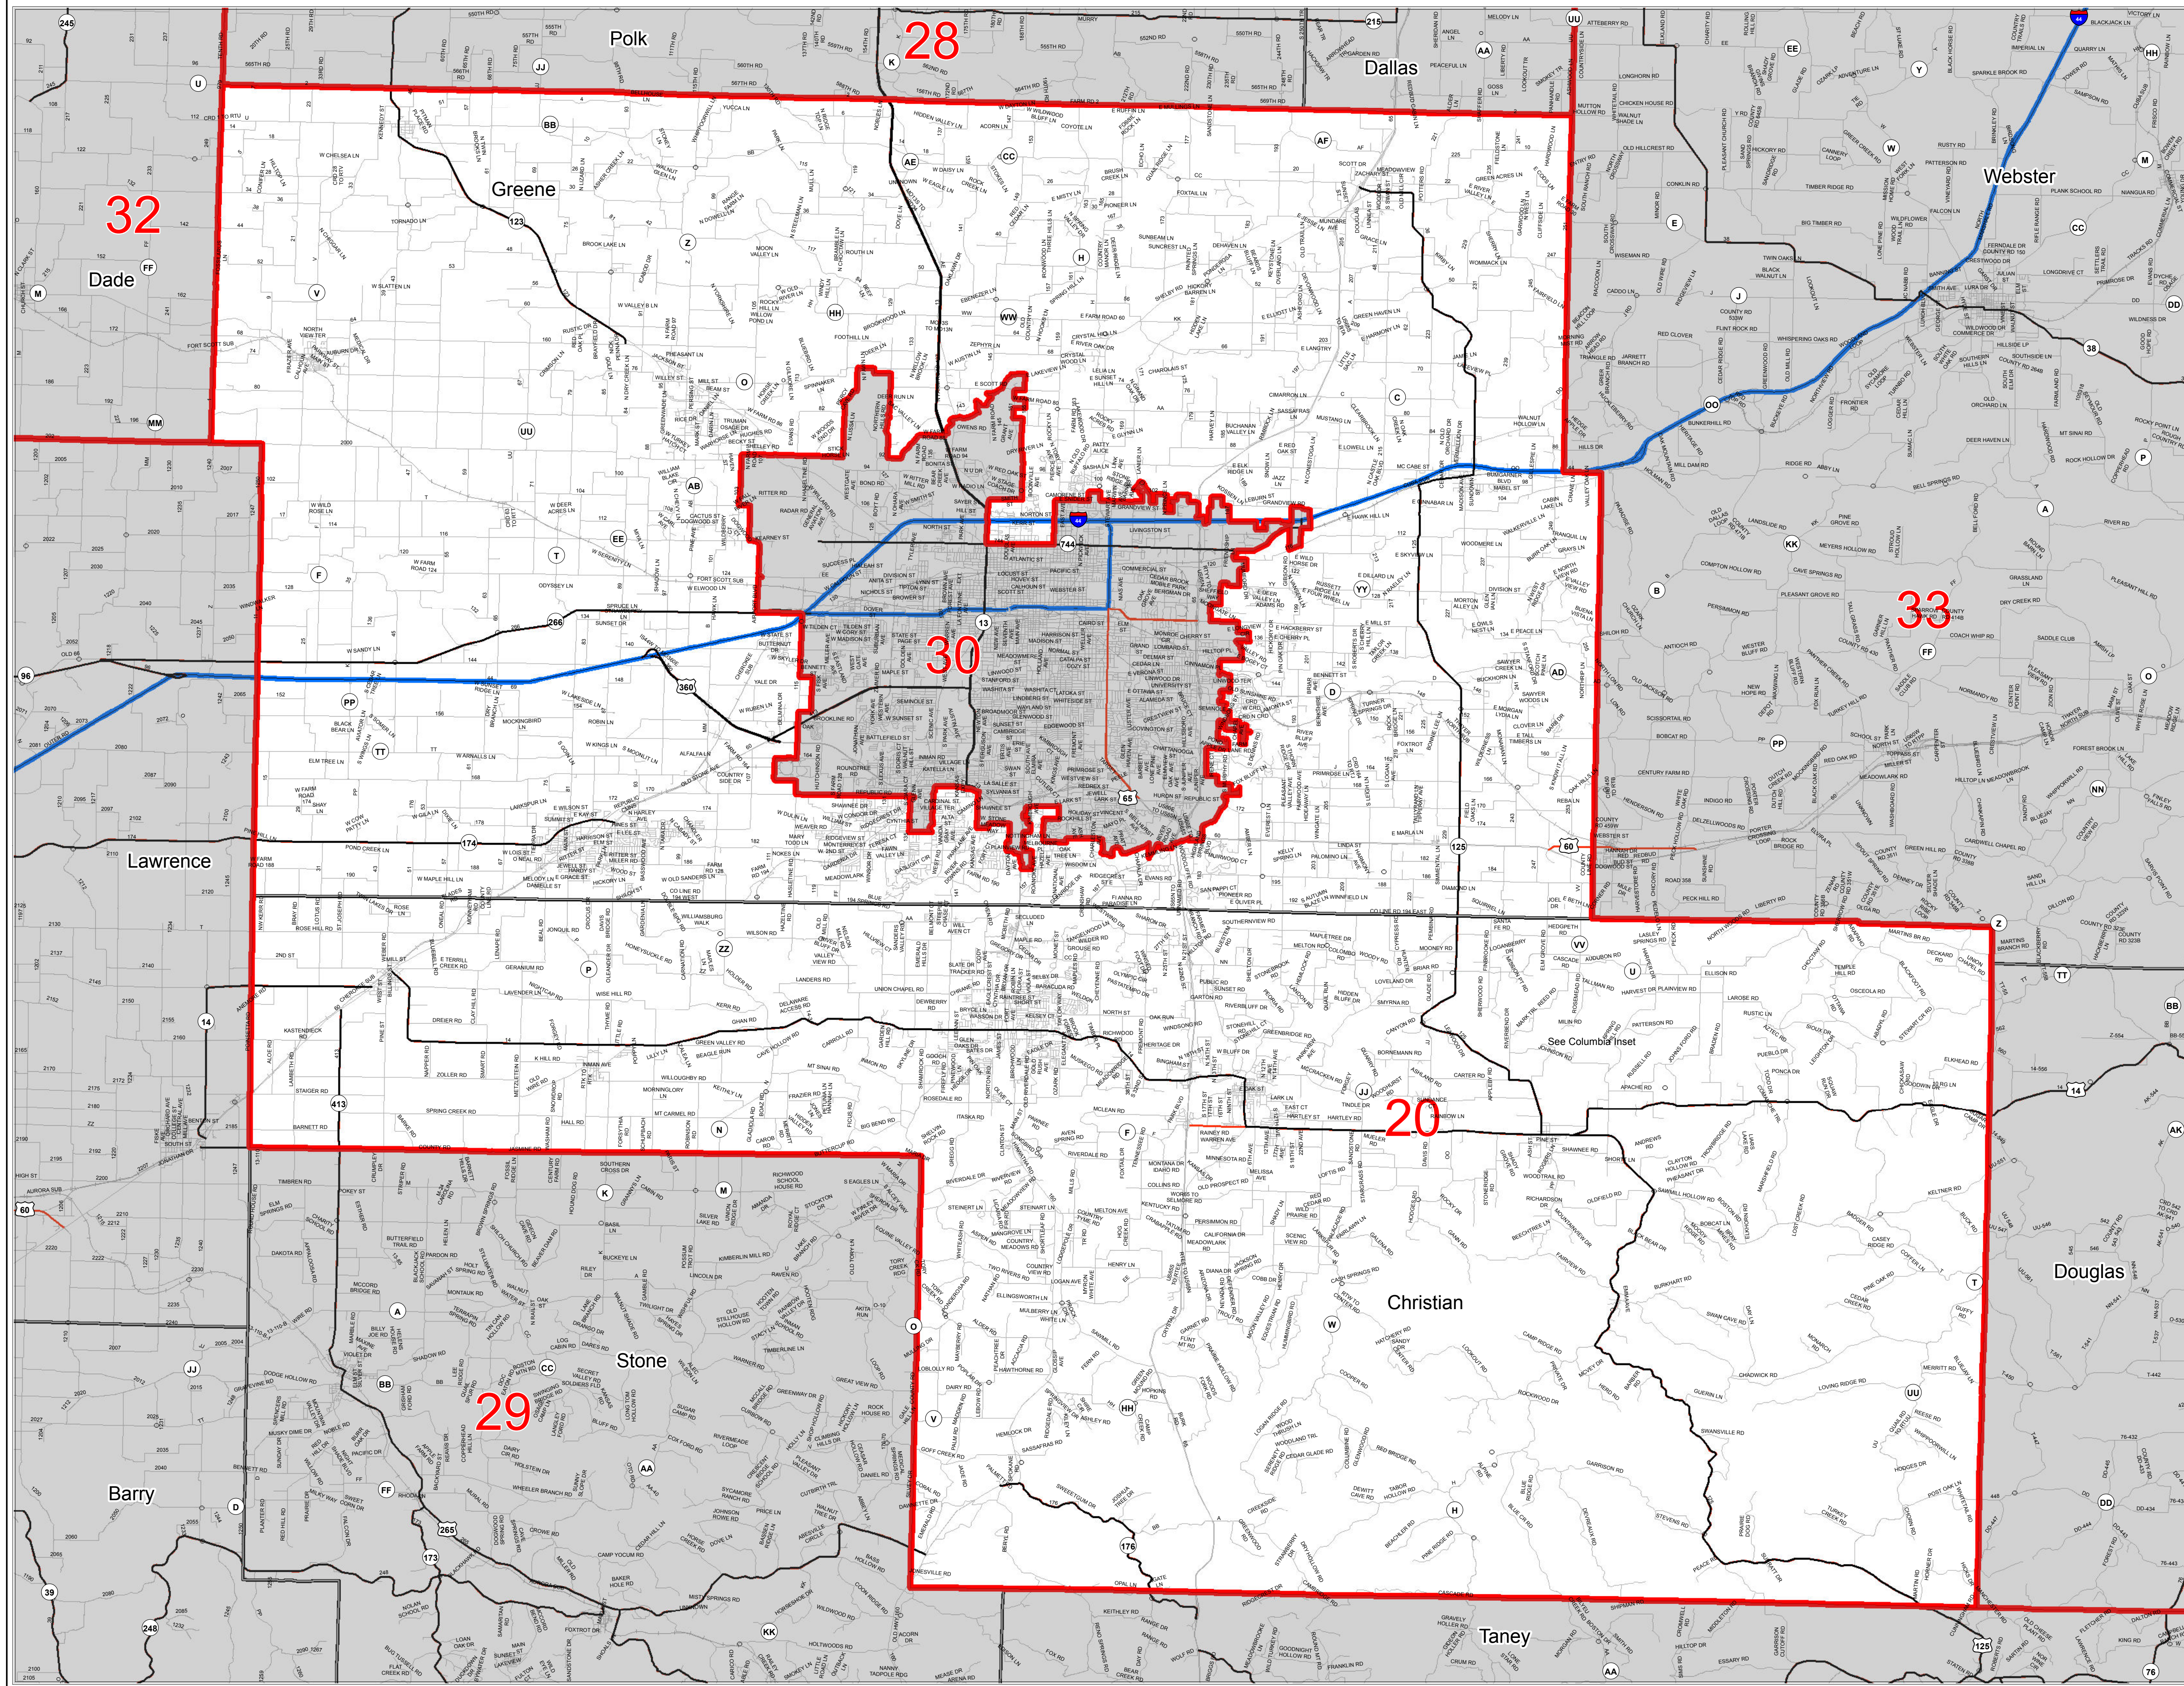

Missouri Senate District Number 20

Legend:
○ Town
▭ Senate District
▭ Counties
▭ Area Outside of Featured Senate District
Note: *Includes census designated places (CDPs).